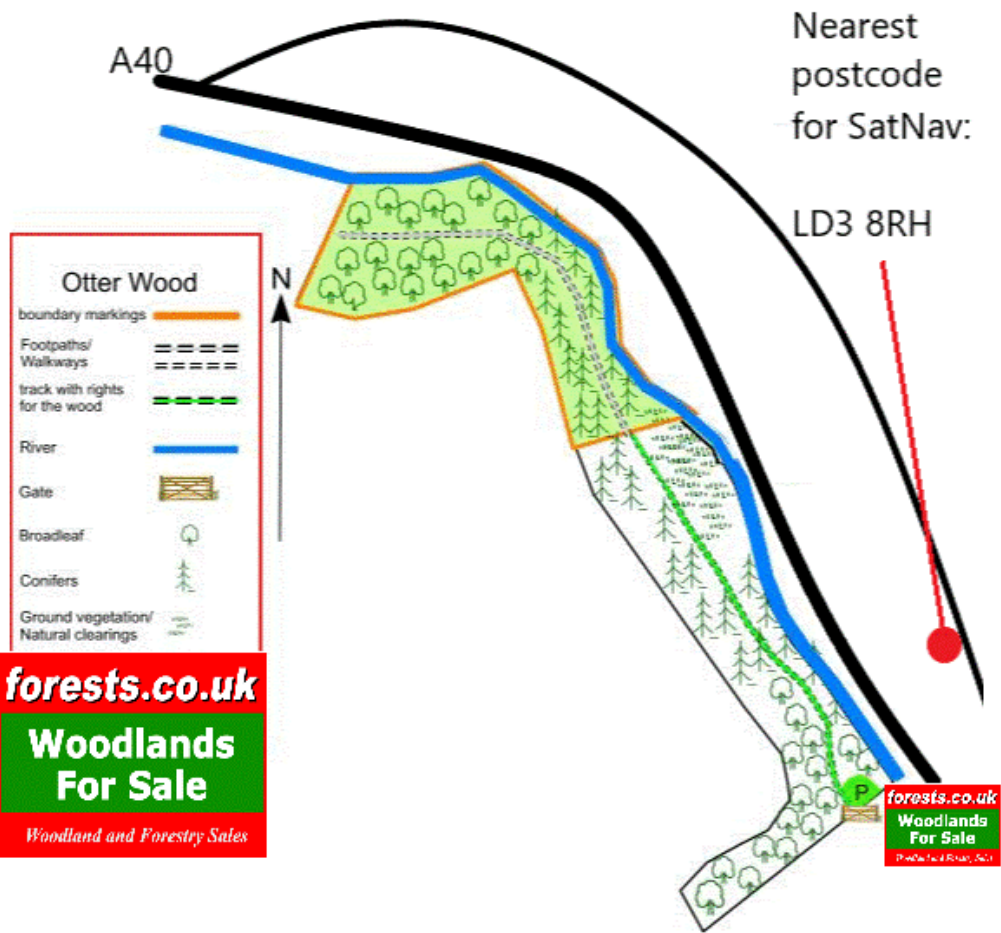

WOODLAND: Otter Wood, near Llandovery, Powys LD3 8RH

9.5 acres leasehold for £44,950

OS Landranger: 160

Grid reference: SN 845 322