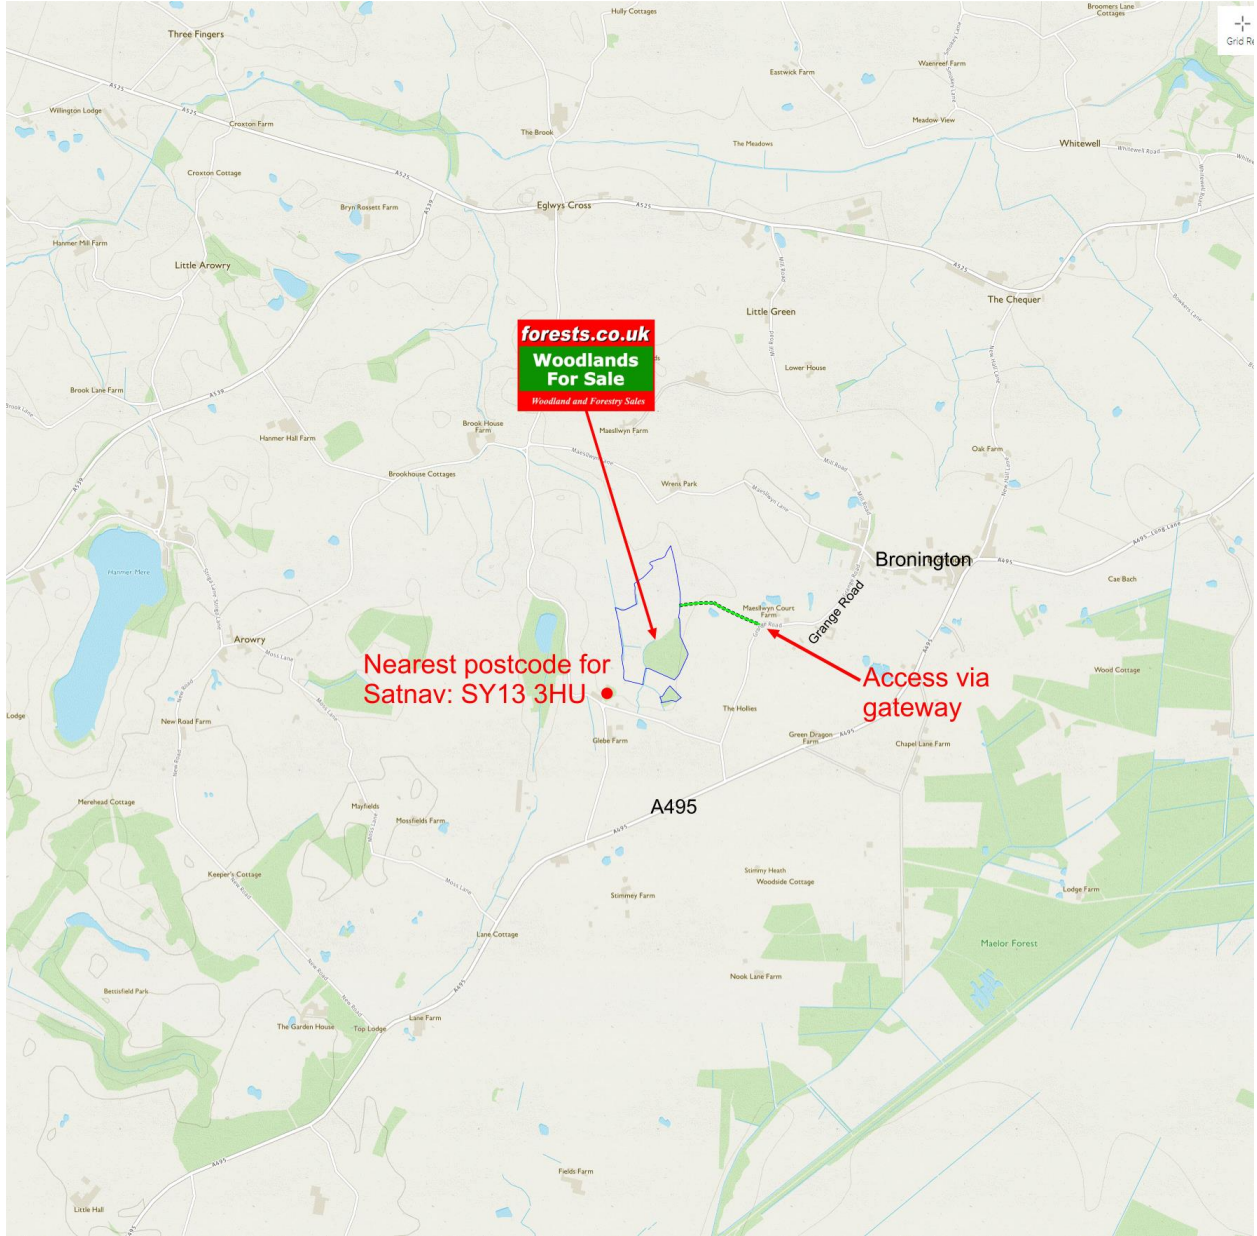

LAND AT GRANGE ROAD, BRONINGTON, WREXHAM SY13 3HU

About 25½ acres £150,000

For more information, Contact Sandra Colley

Phone 07388 057446

Email sandra@forests.co.uk

OS Landranger: 126

Grid reference: SJ 475 391

VIEWING: At any time with a copy of these particulars.

Maps are : © Crown copyright and database rights 2018 OS Licence no.100057987