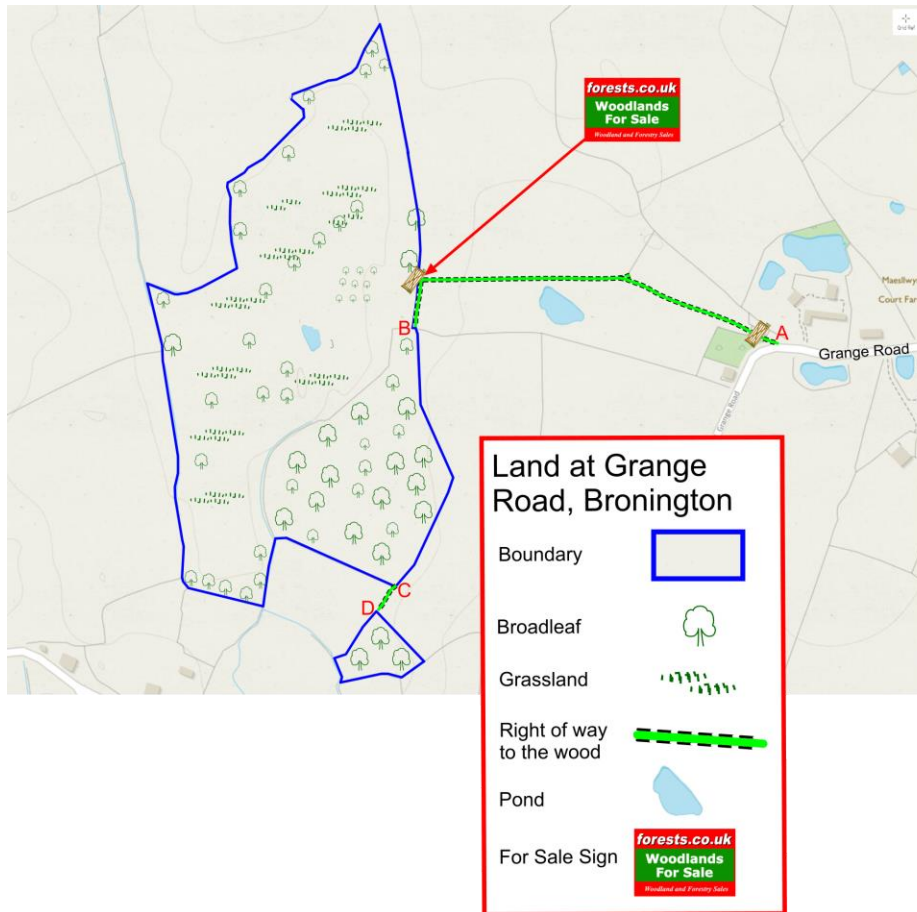

LAND AT GRANGE ROAD, BRONINGTON, WREXHAM SY13 3HU

About 25½ acres £150,000

For more information, Contact Sandra Colley

Phone 07388 057446

Email sandra@forests.co.uk

OS Landranger: 126

Grid reference: SJ 475 391

VIEWING: At any time with a copy of these particulars.

Maps are : © Crown copyright and database rights 2018 OS Licence no.100057987