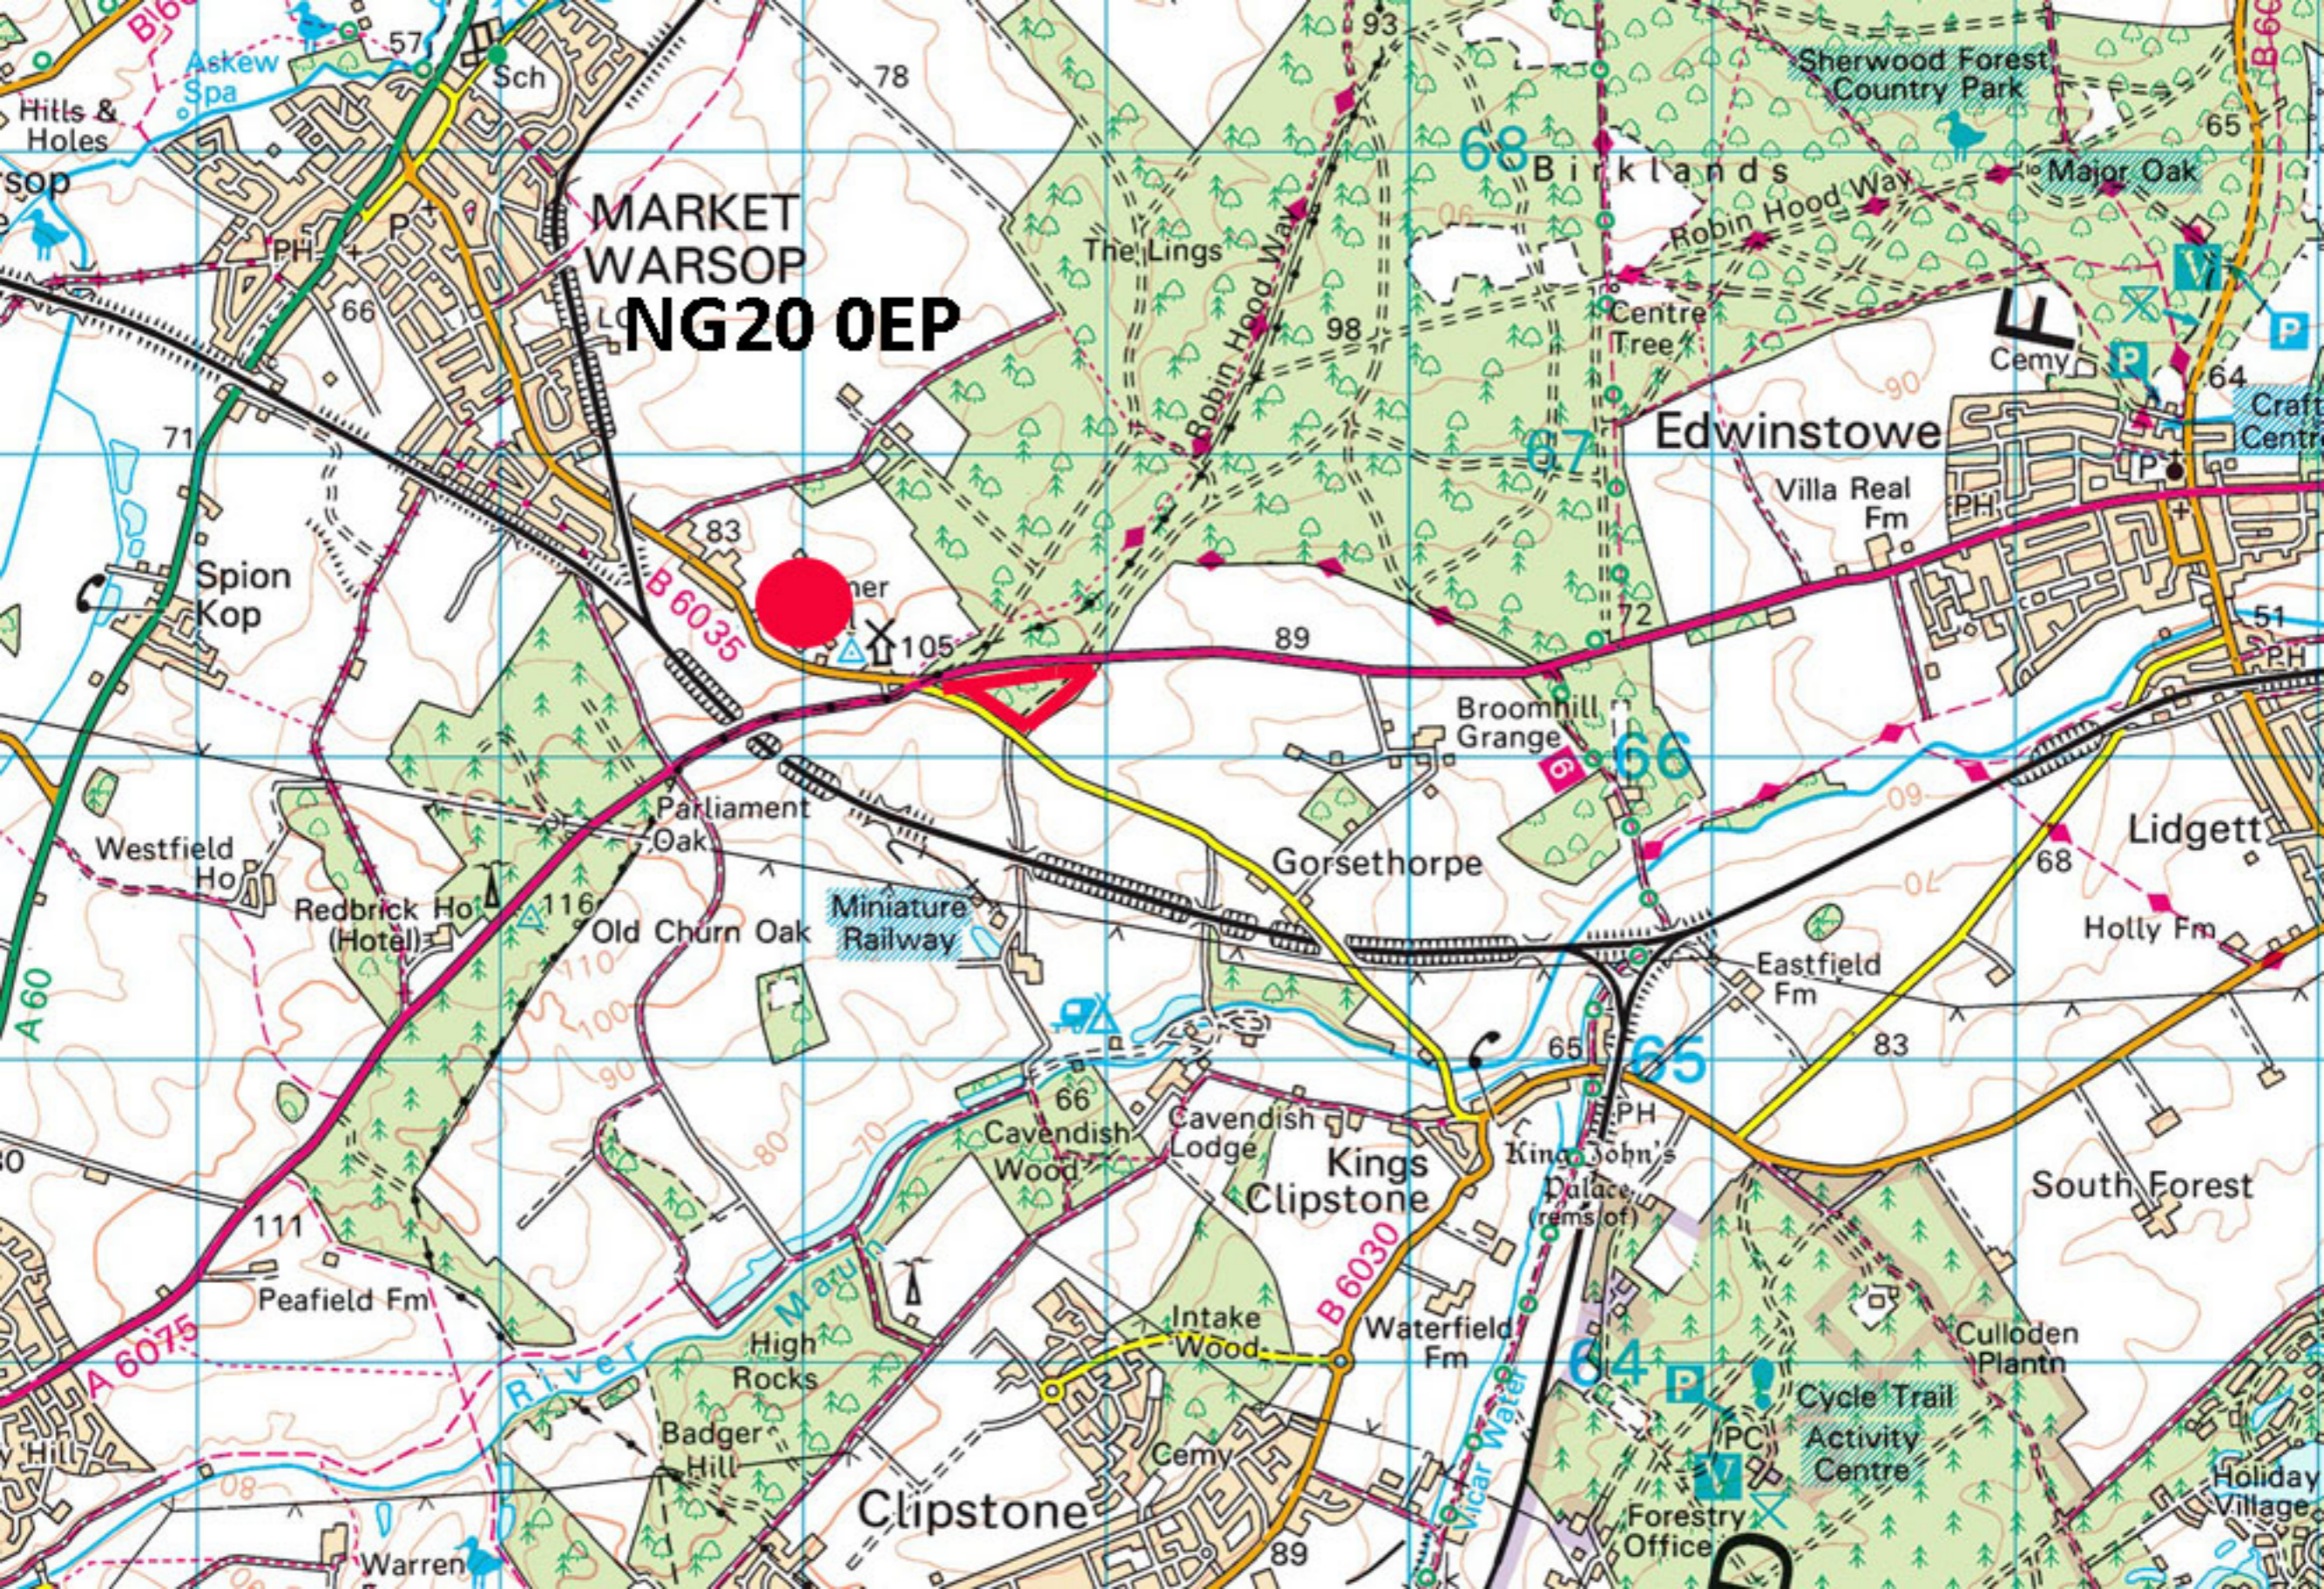

**MARKET
WARSOP
NG20 0EP**

Kings Wood

Windmill Plantation

to
Edwinstowe

Peafield Lane

A6075

A6075 Peafield Lane Peafield Lane A6075

Forest Road B6035

P

to
Mansfield

Gorsethorpe Lane

Clipstone Drive