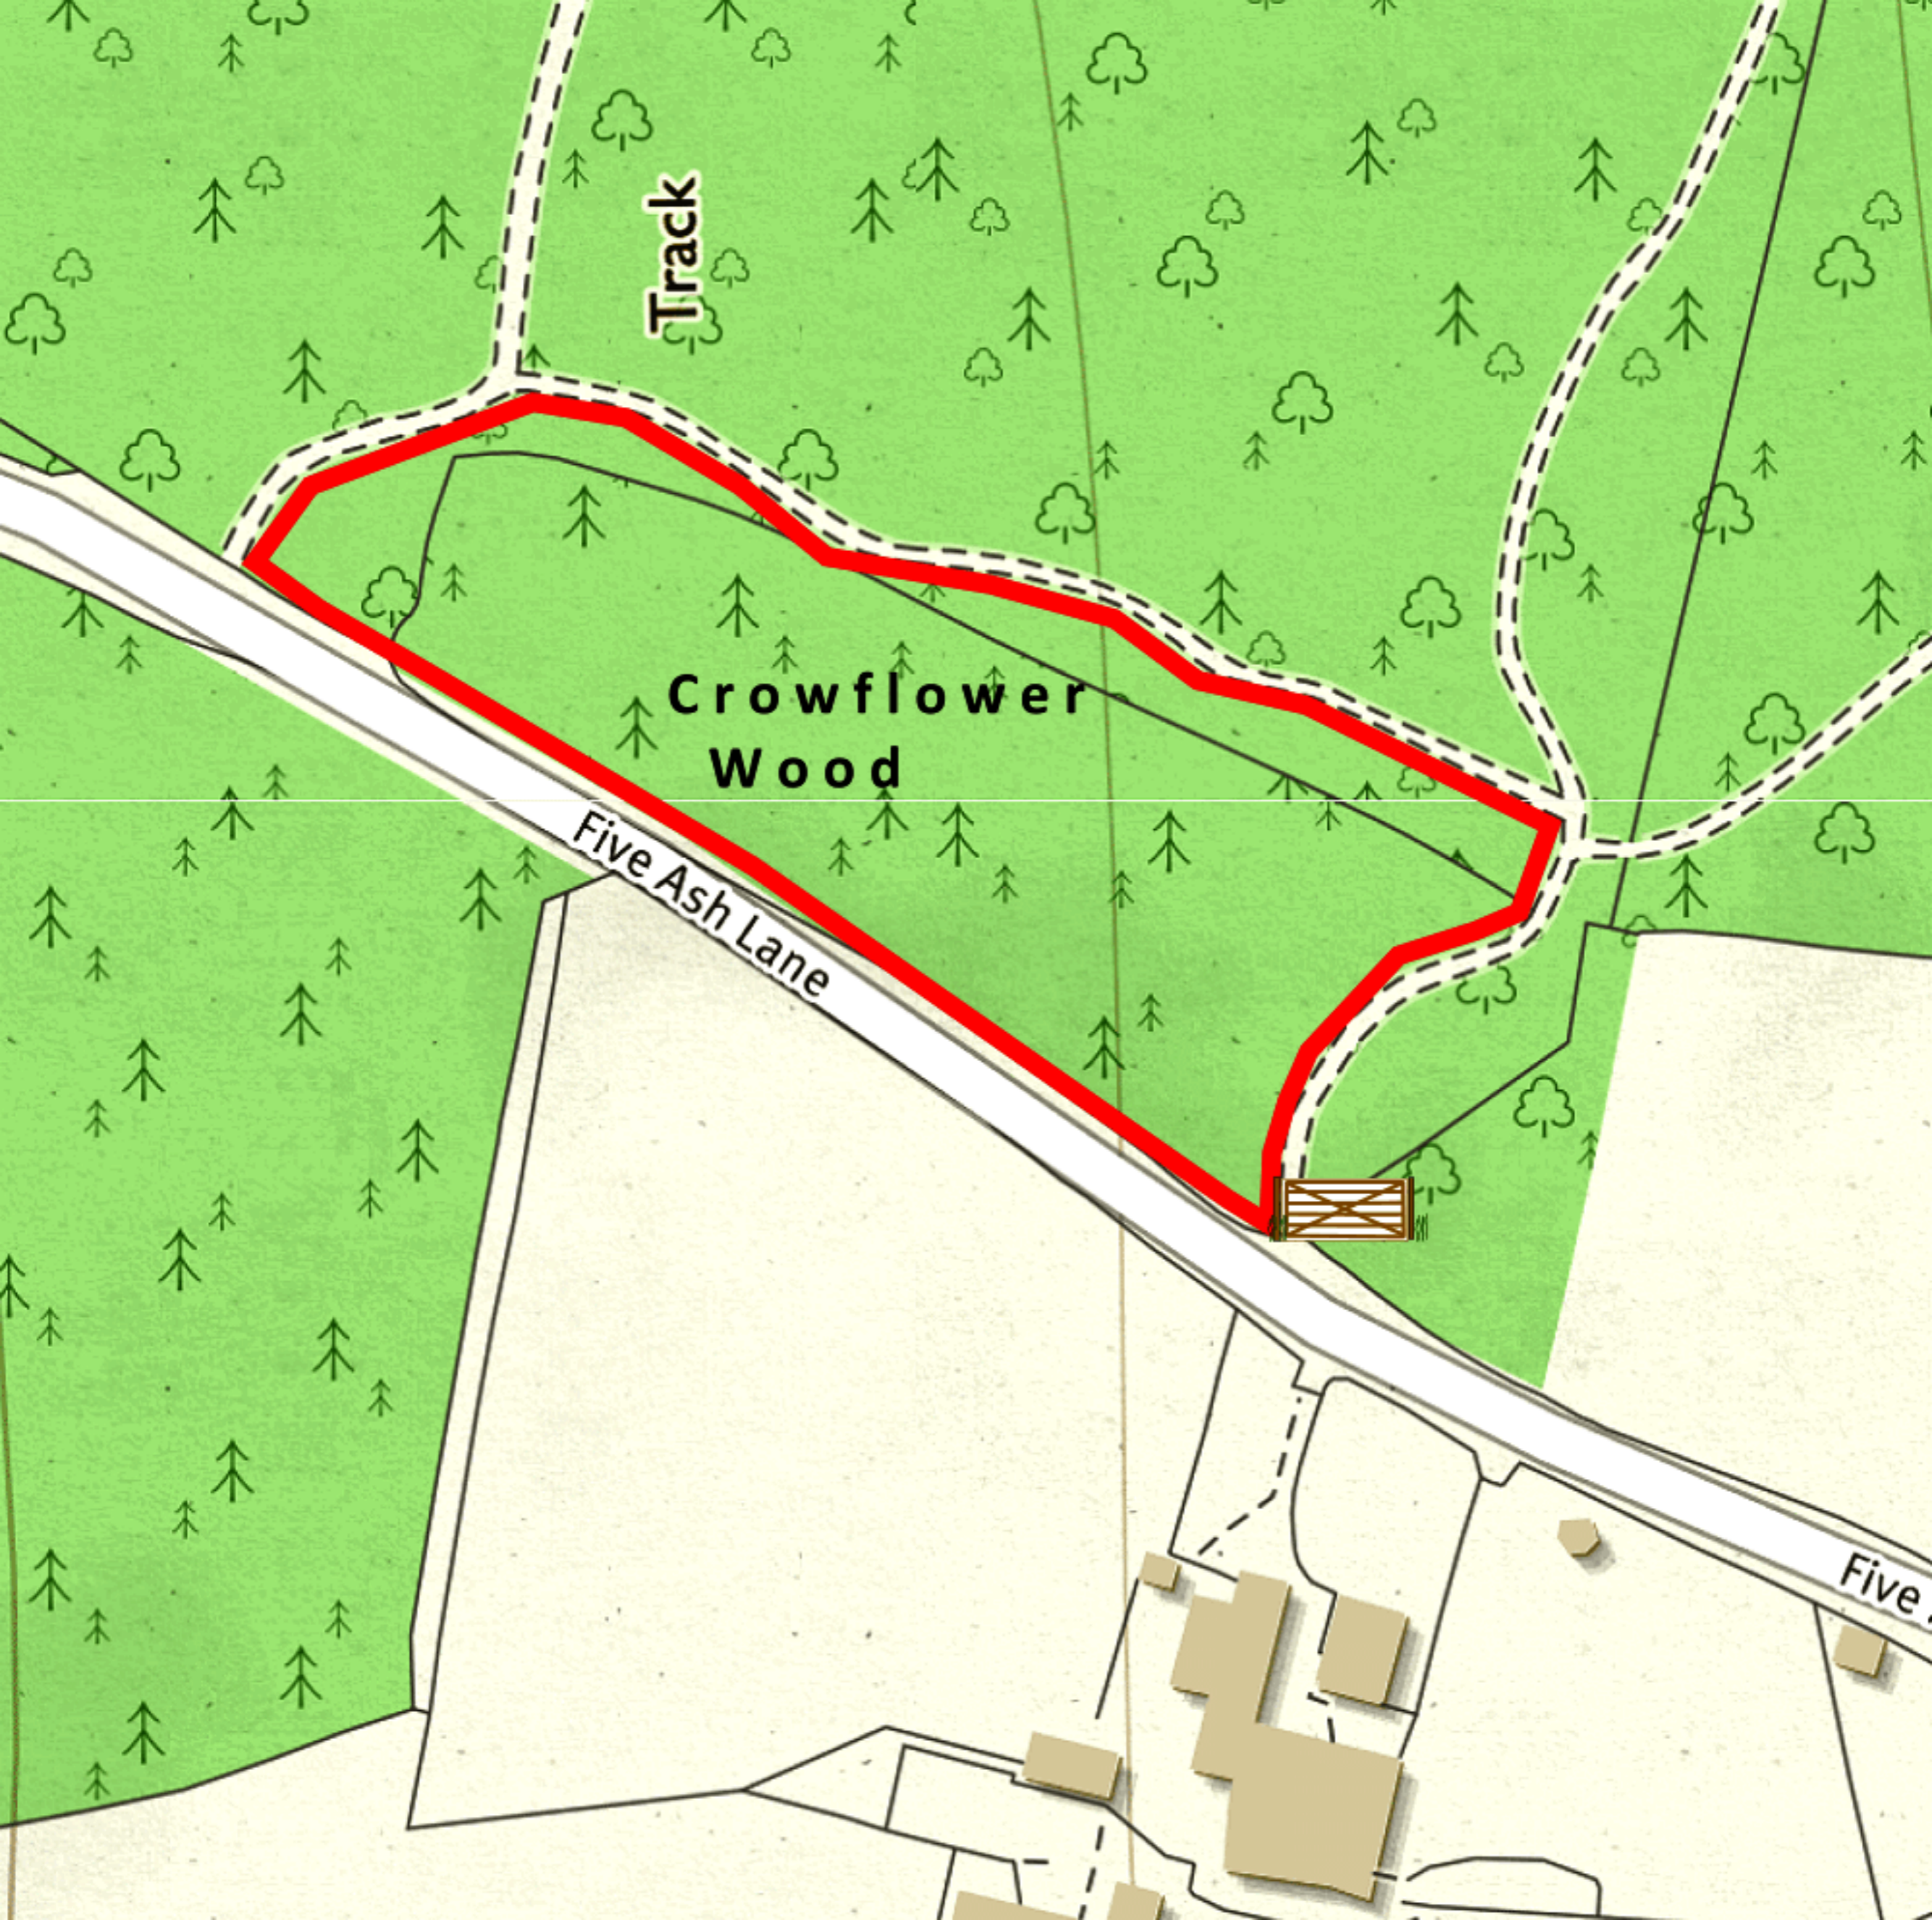

145

107

gh Wood

Robin Hood's Bower

West Heath

160

160

Track