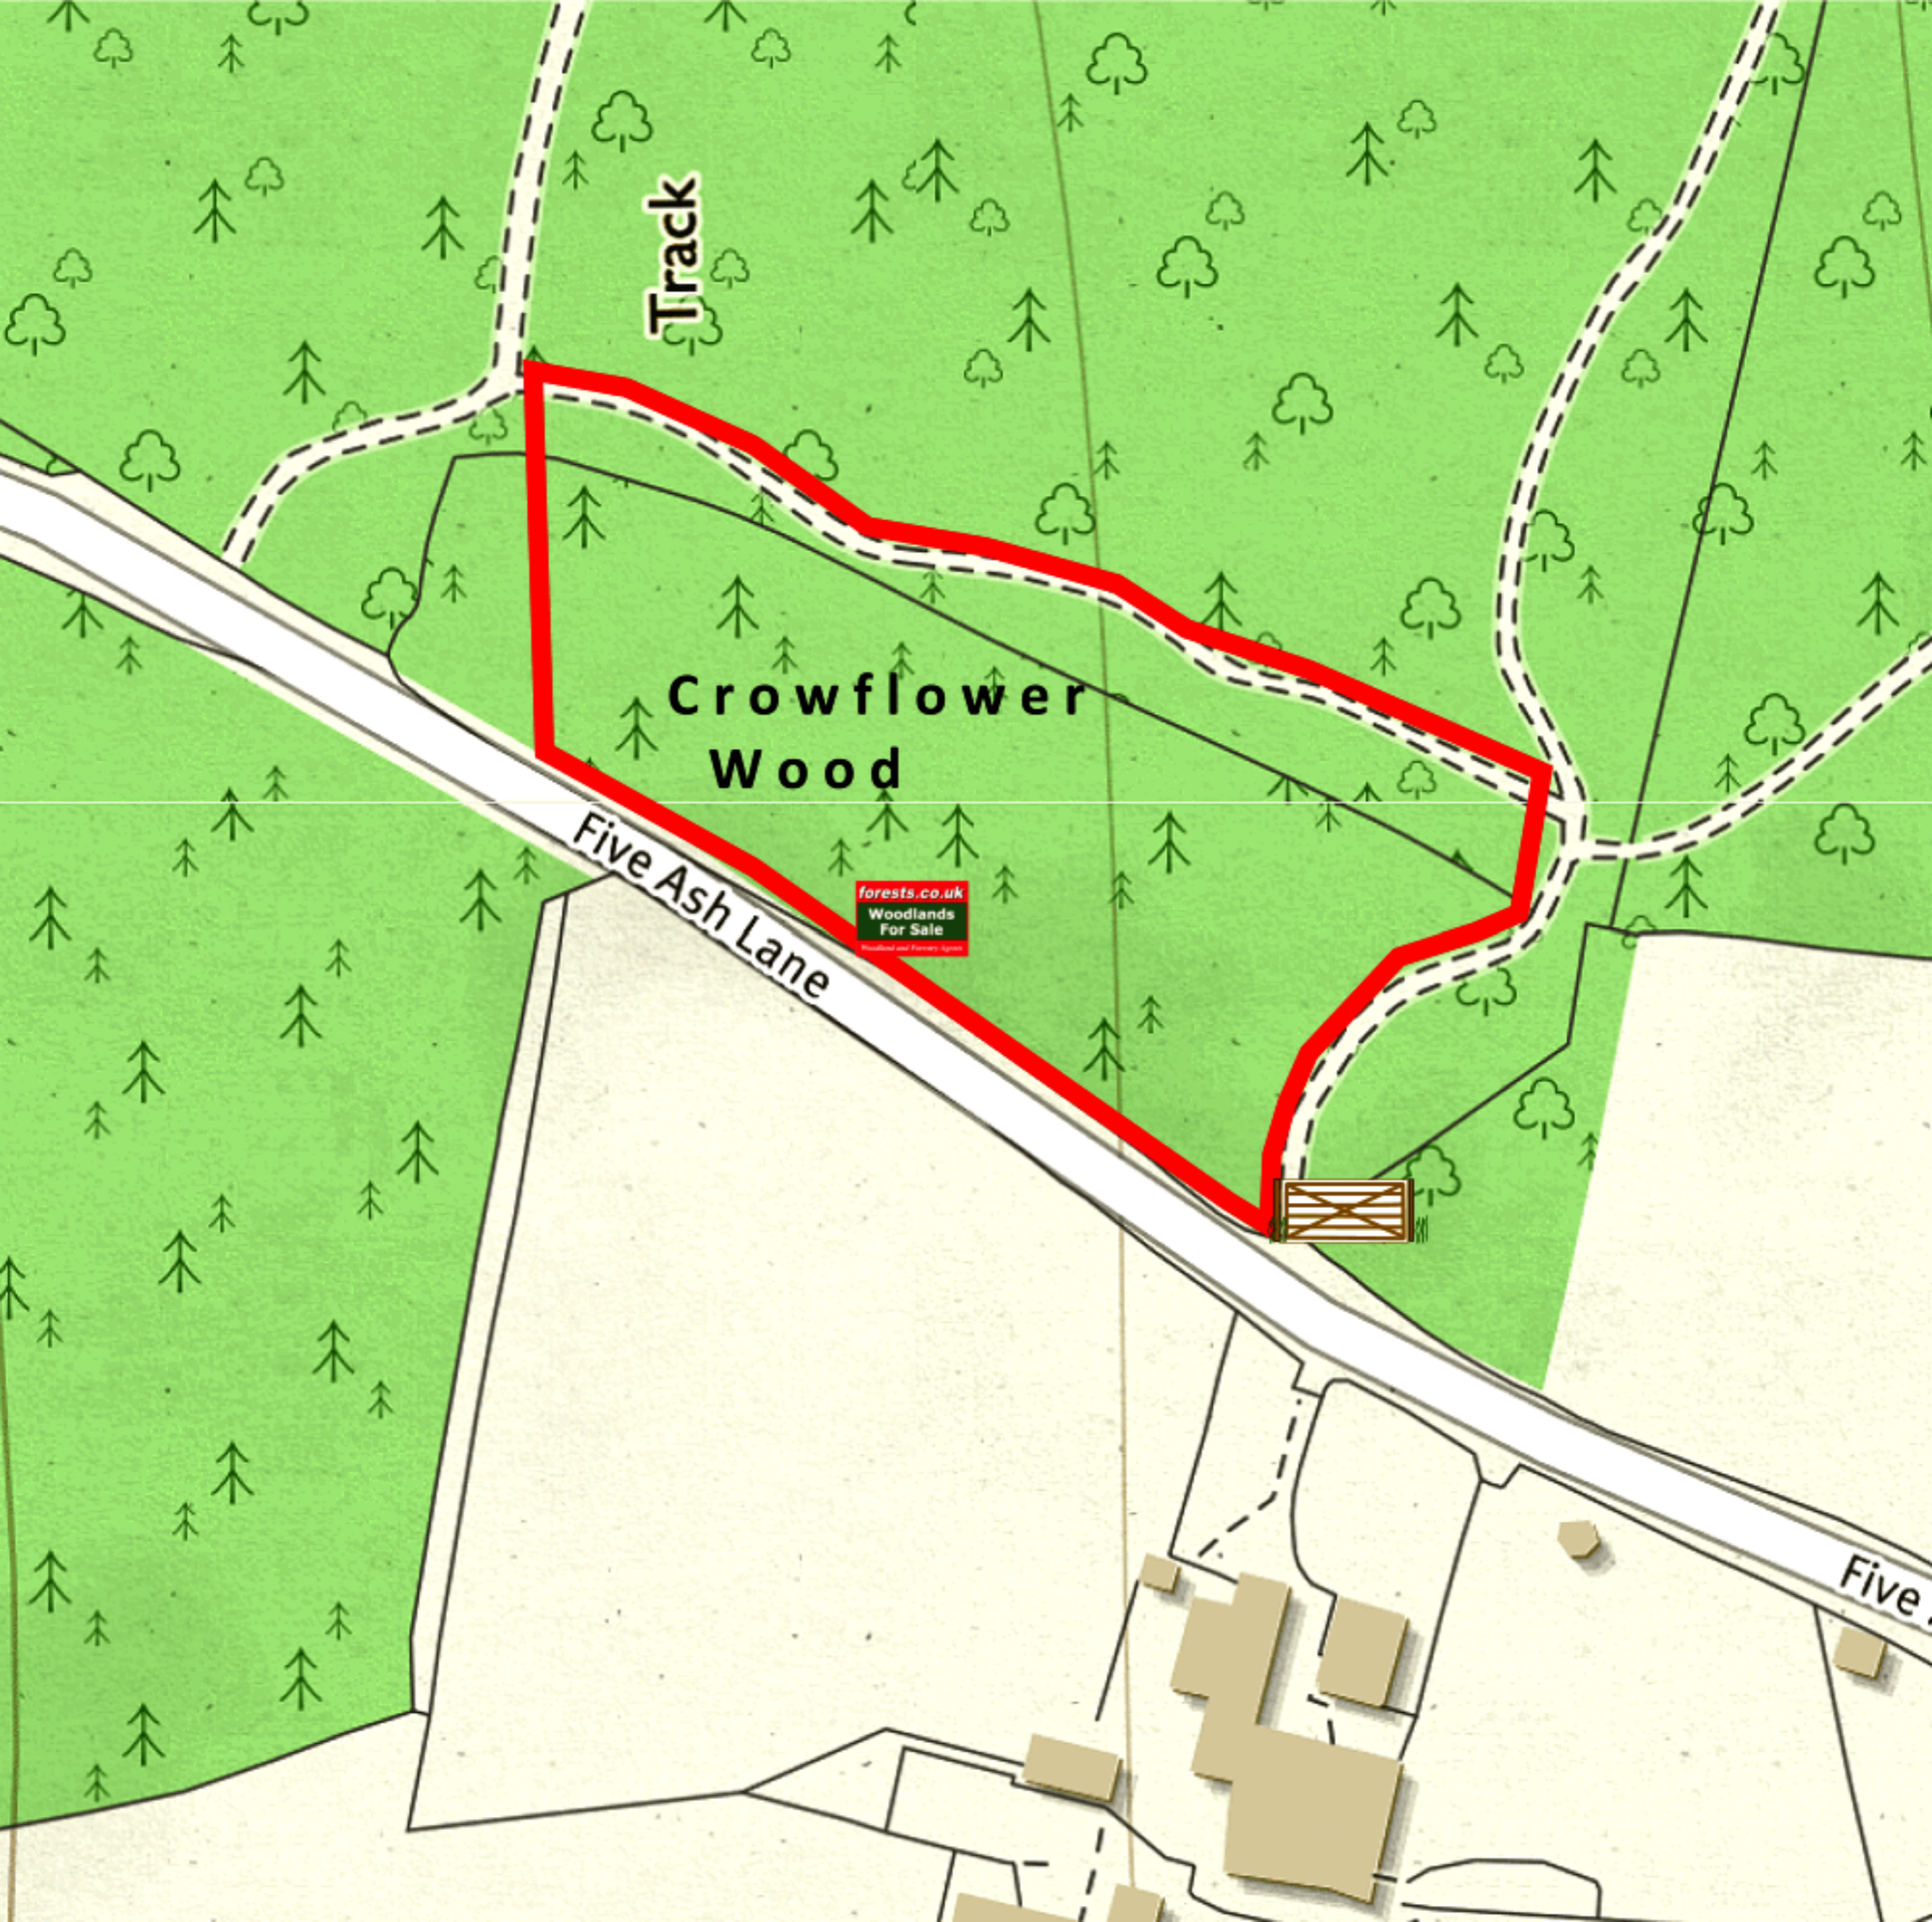

Woodcroft Wood

Eastleigh Wood

Tumuli

West Heath

158

Crowflower Wood

Five Ash Lane

MP

gh Wood

Robin Hood's Bower

Raxters Farm

129

BA12 7BH

160

155

150

145

Henge

Deverill Road

The Beeches

Track

Crowflower Wood

Five Ash Lane

forests.co.uk  
Woodlands  
For Sale