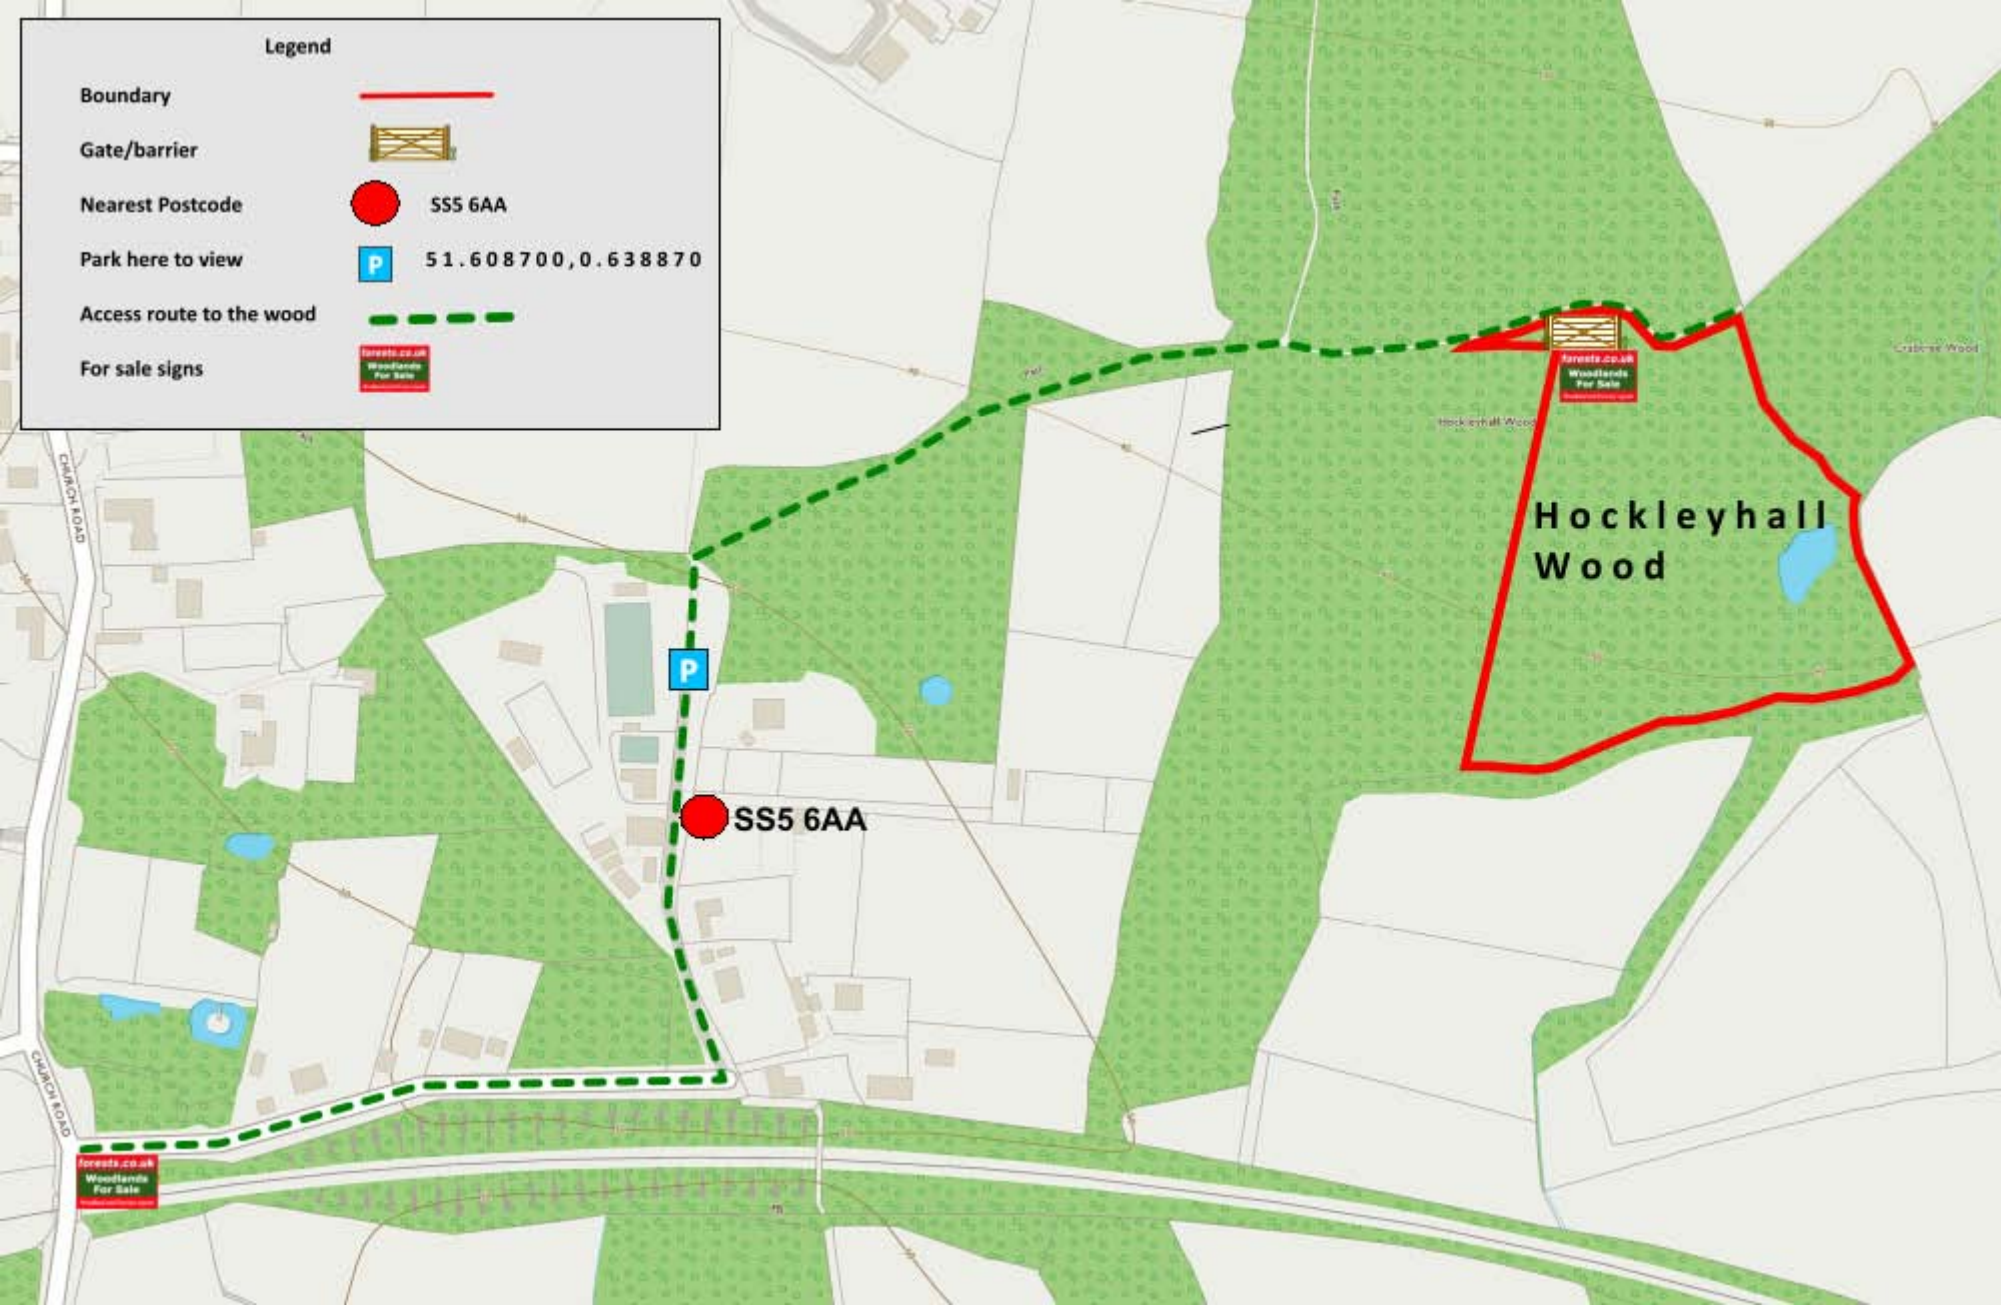

- Boundary 
- Gate/barrier 
- Nearest Postcode  SS5 6AA
- Park here to view  51.608700,0.638870
- Access route to the wood 
- For sale signs 

CHURCH ROAD

CHURCH ROAD

P

SS5 6AA

Hockleyhall Wood

Forests.co.uk
Woodlands
For Sale