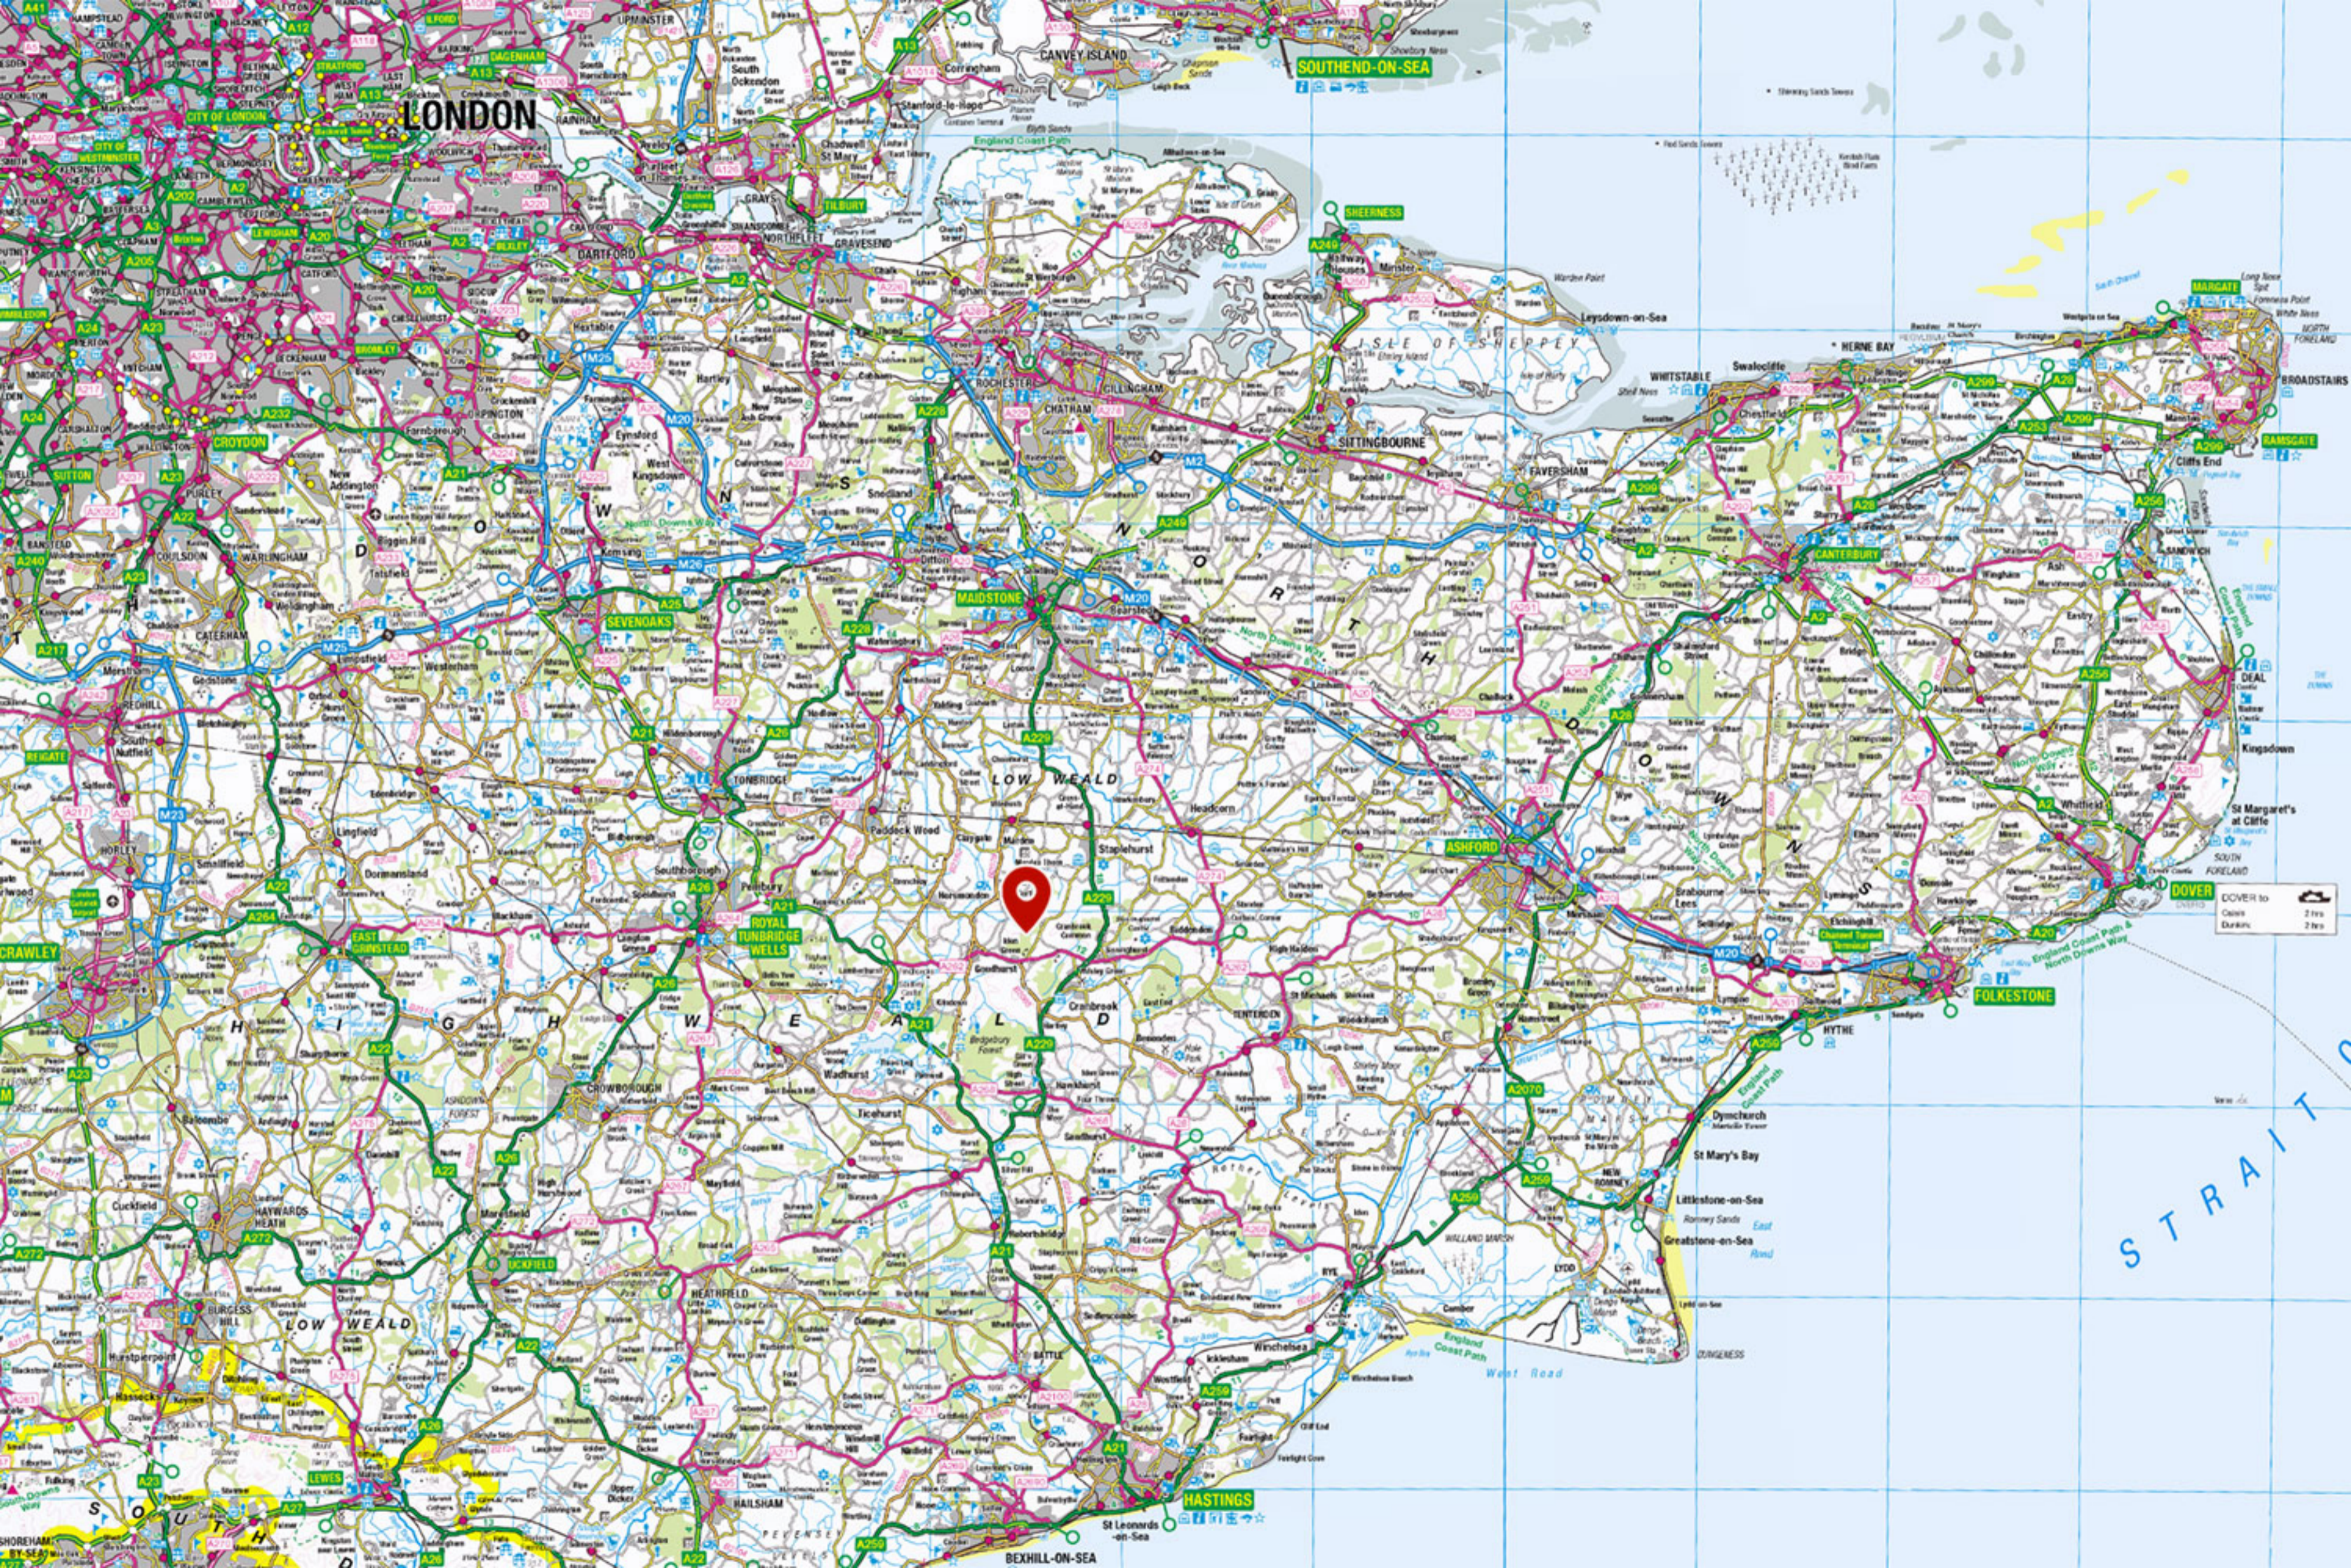

Right of way	
Woodland track	
Boundary	
Public footpath	
Parking	
'For sale' sign	
Gate	
Caravan	
Container	
Clearing	

Round Green

TN17 2LR

Colliers' Green

Brandfold

Goudhurst

Iden Green

Flishinghurst

Glassenbury Park

Cook's Wood

Spratsbourne Farm

LONDON

SOUTHEND-ON-SEA

MAIDSTONE

CANTERBURY

LOW WEALD

ASHFORD

FOLKESTONE

LOW WEALD

HASTINGS

BEXHILL-ON-SEA

STRAIT OF DOVER

DOVER to
Canis 2 hrs
Dunkirk 2 hrs