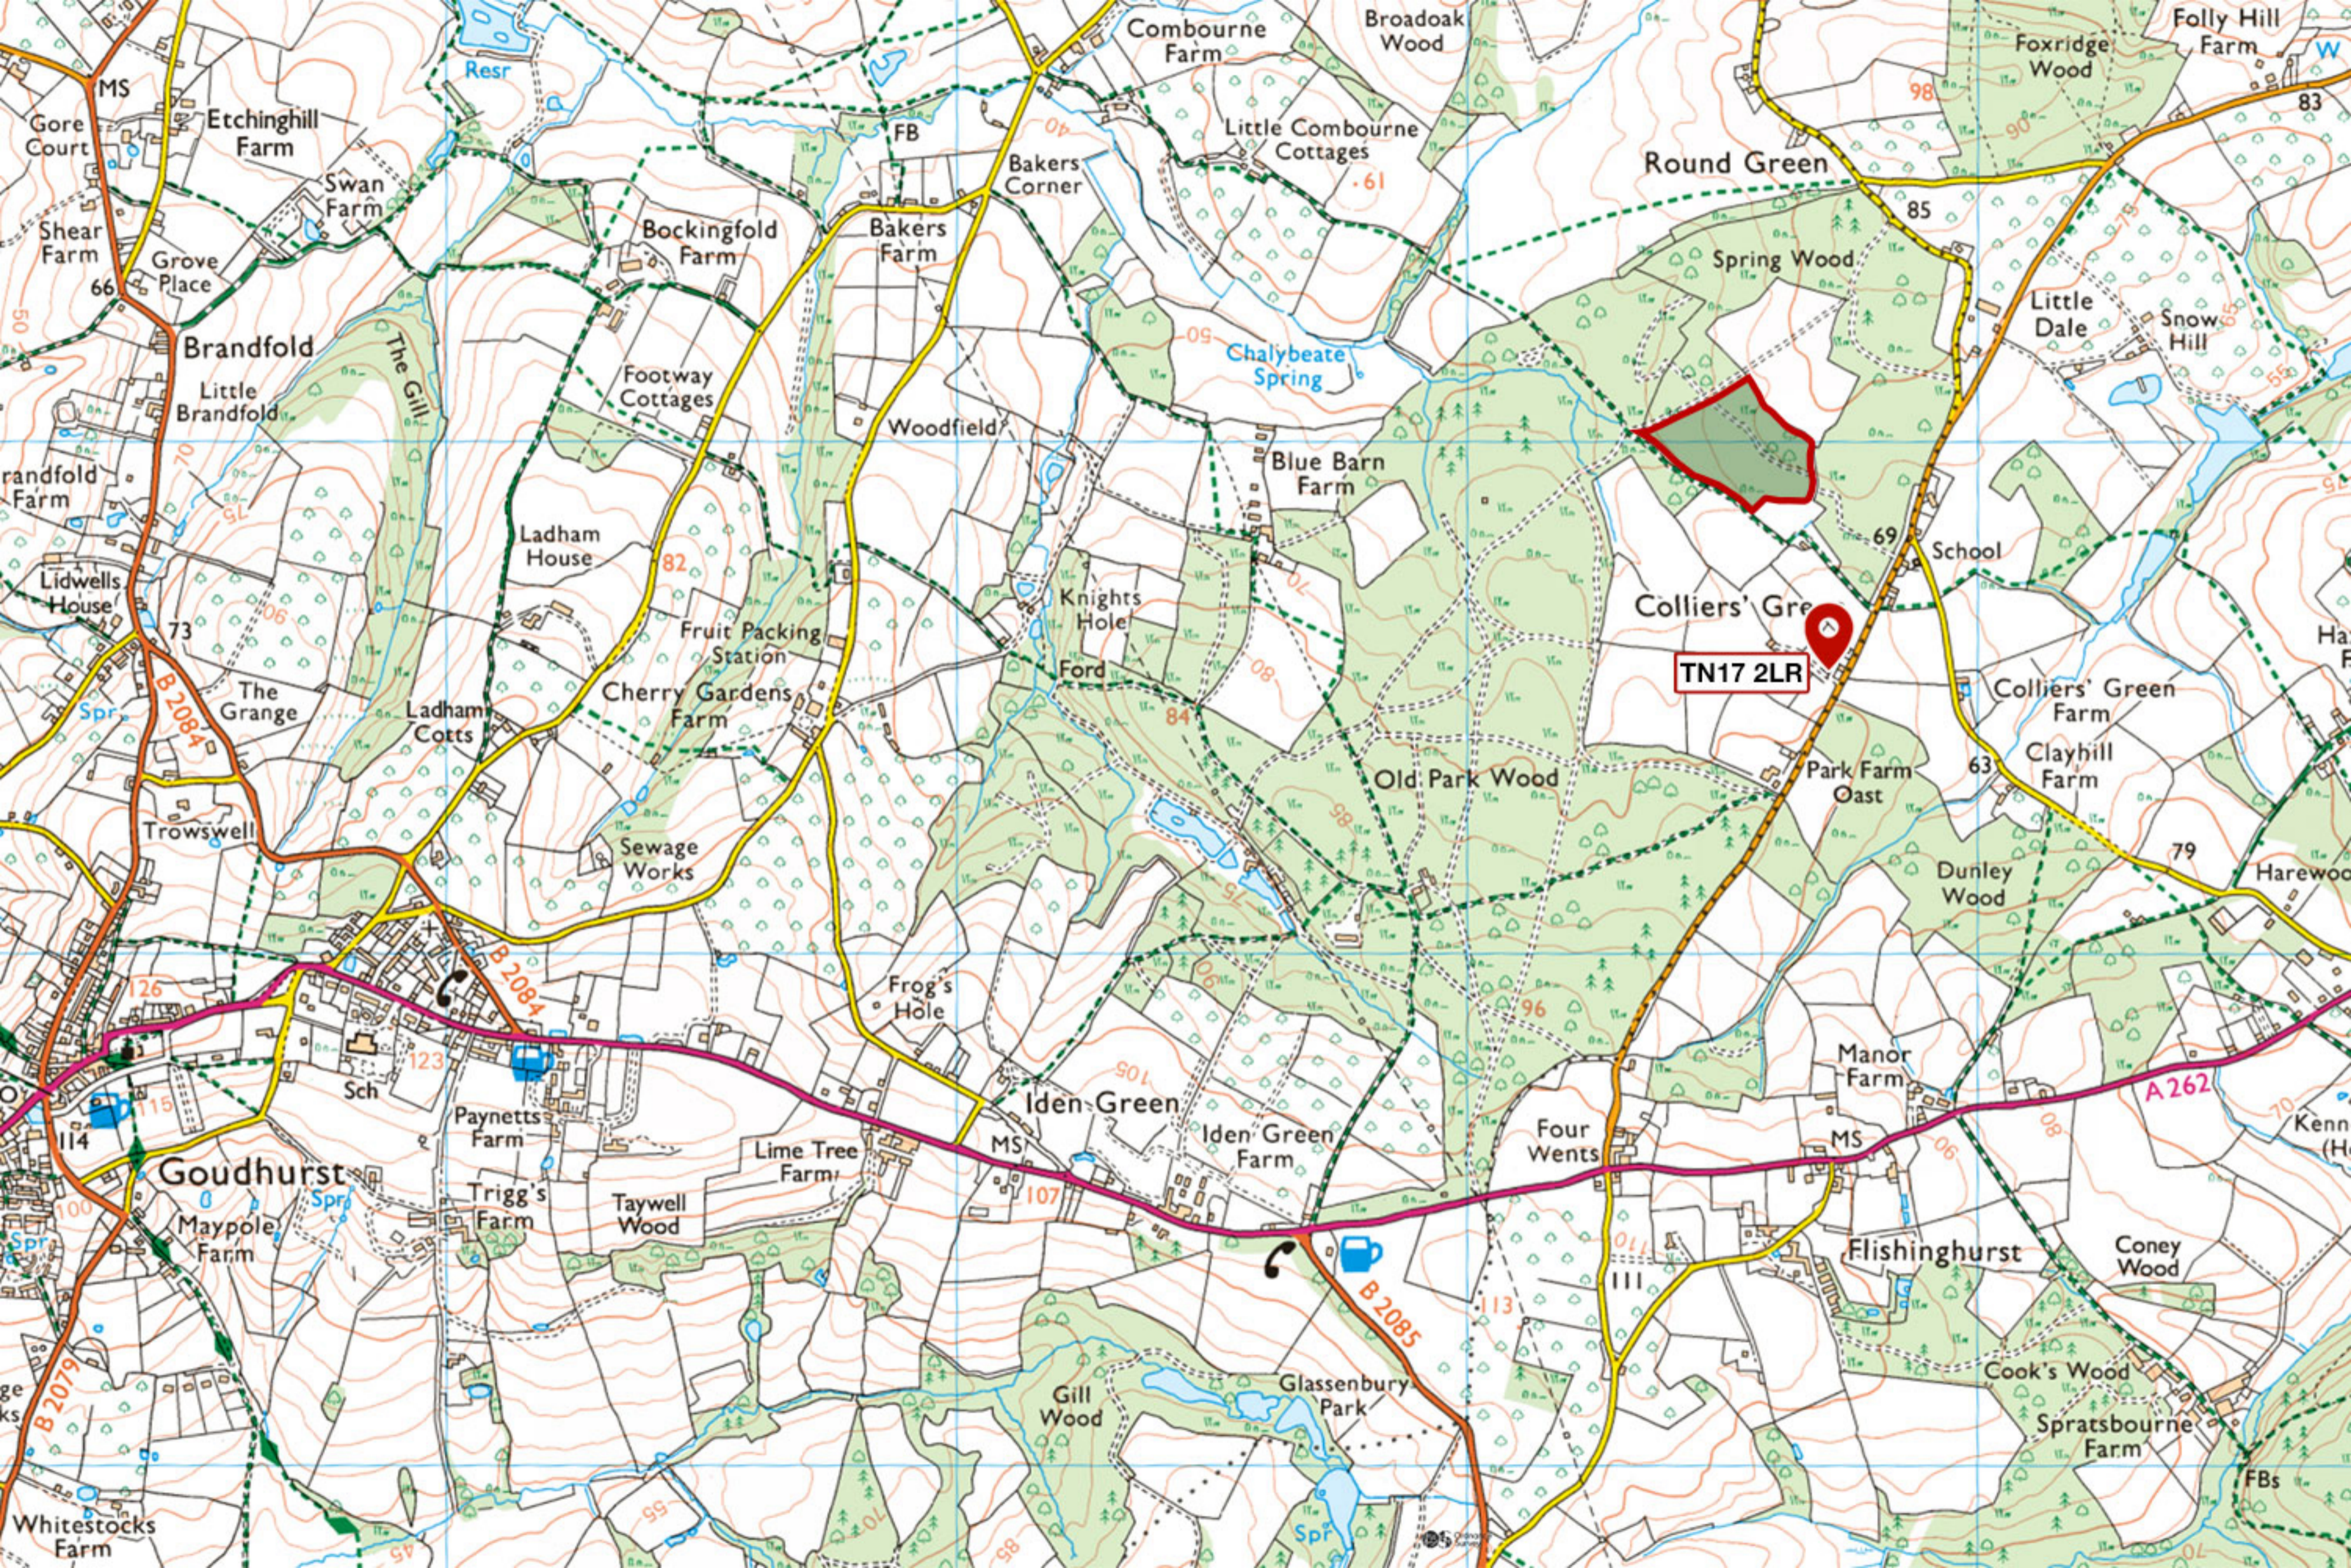

Right of way	
Woodland track	
Boundary	
Public footpath	
Parking	
'For sale' sign	
Gate	
Caravan	
Container	
Clearing	

Round Green

TN17 2LR

Colliers' Green

Brandfold

Goudhurst

Iden Green

Flishinghurst

Glassenbury Park

Cook's Wood

Spratsbourne Farm

LONDON

SOUTHEND-ON-SEA

MAIDSTONE

CANTERBURY

LOW WEALD

ASHFORD

FOLKESTONE

LOW WEALD

HASTINGS

BEXHILL-ON-SEA

STRAIT OF DOVER

DOVER to
Canis 2 hrs
Dunkirk 2 hrs