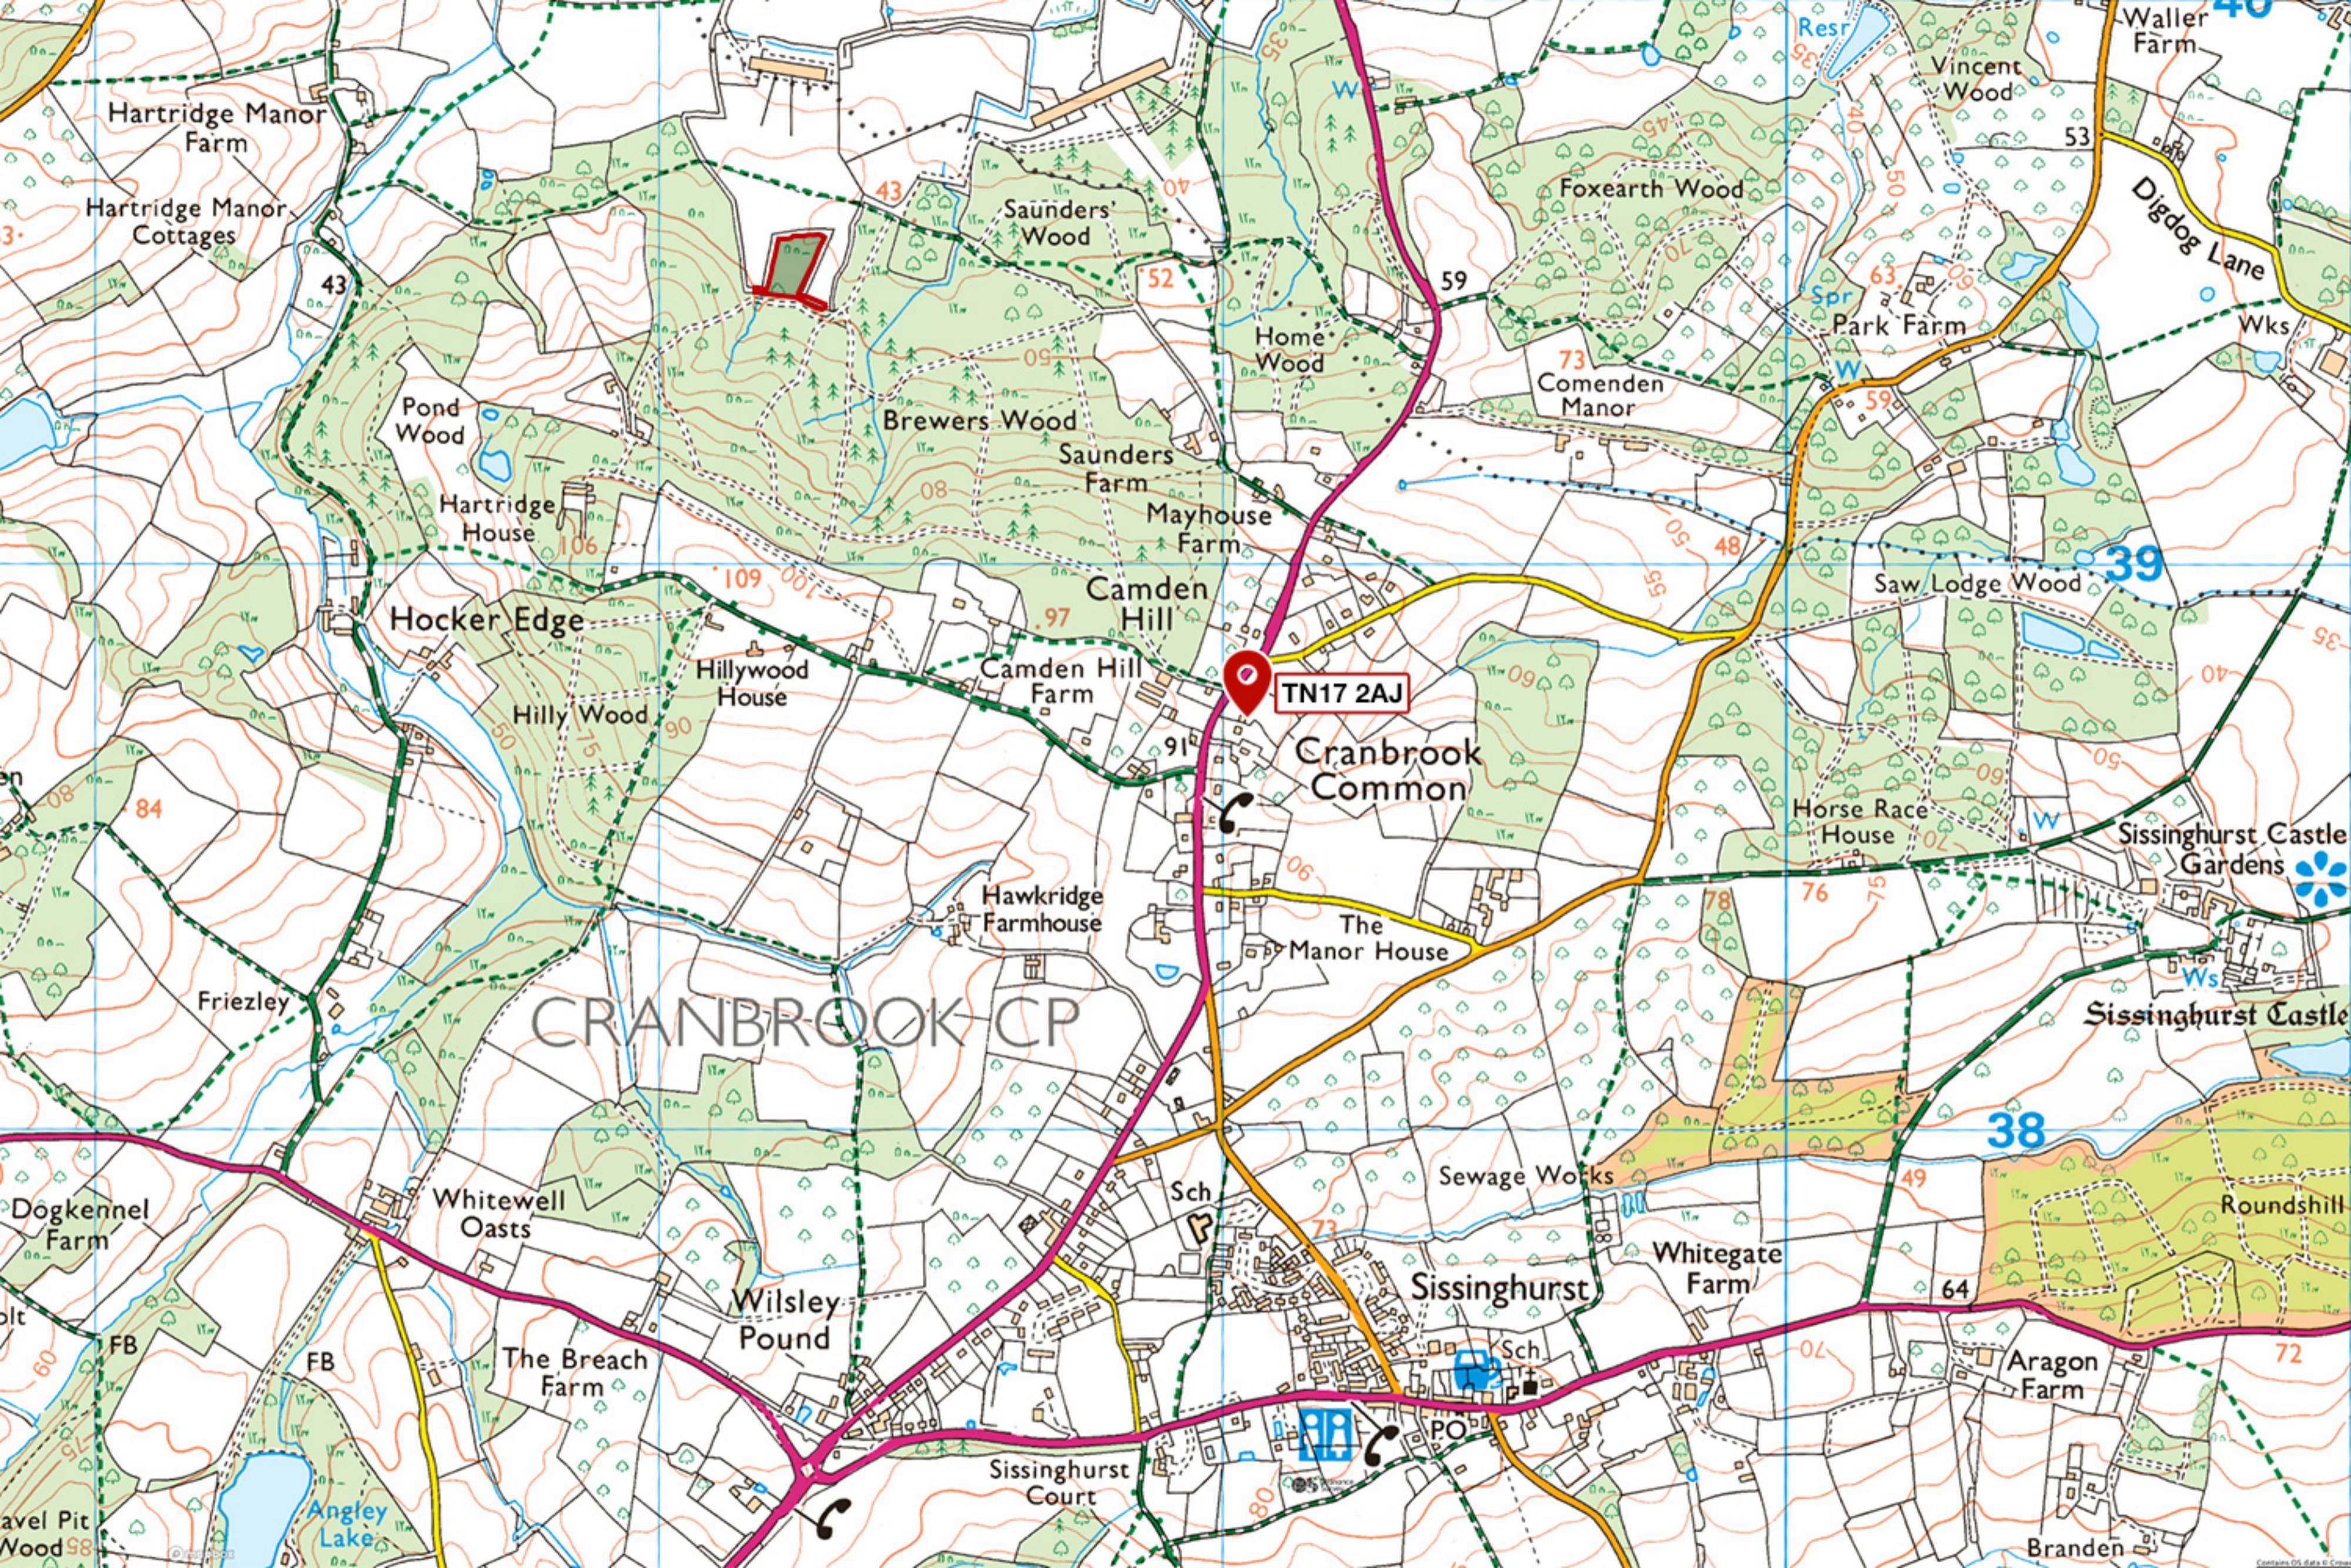

Right of way 

Woodland track 

Boundary 

Parking  'For sale' sign  Gate 

Bench 

Hartridge Manor Farm
Hartridge Manor Cottages

Pond Wood

Hocker Edge

FAVERSHAM

HERNE BAY

MARGATE

BROADSTAIRS

SANDWICH

CANTERBURY

MAIDSTONE

ASHFORD

FOLKESTONE

DOVER

HYTHE

STAPLEHURST

ST MARY'S BAY

HASTINGS

DOVER to
Canterbury
2 hrs

DOVER to
Dunkirk
2 hrs

STRAIT OF DOVER