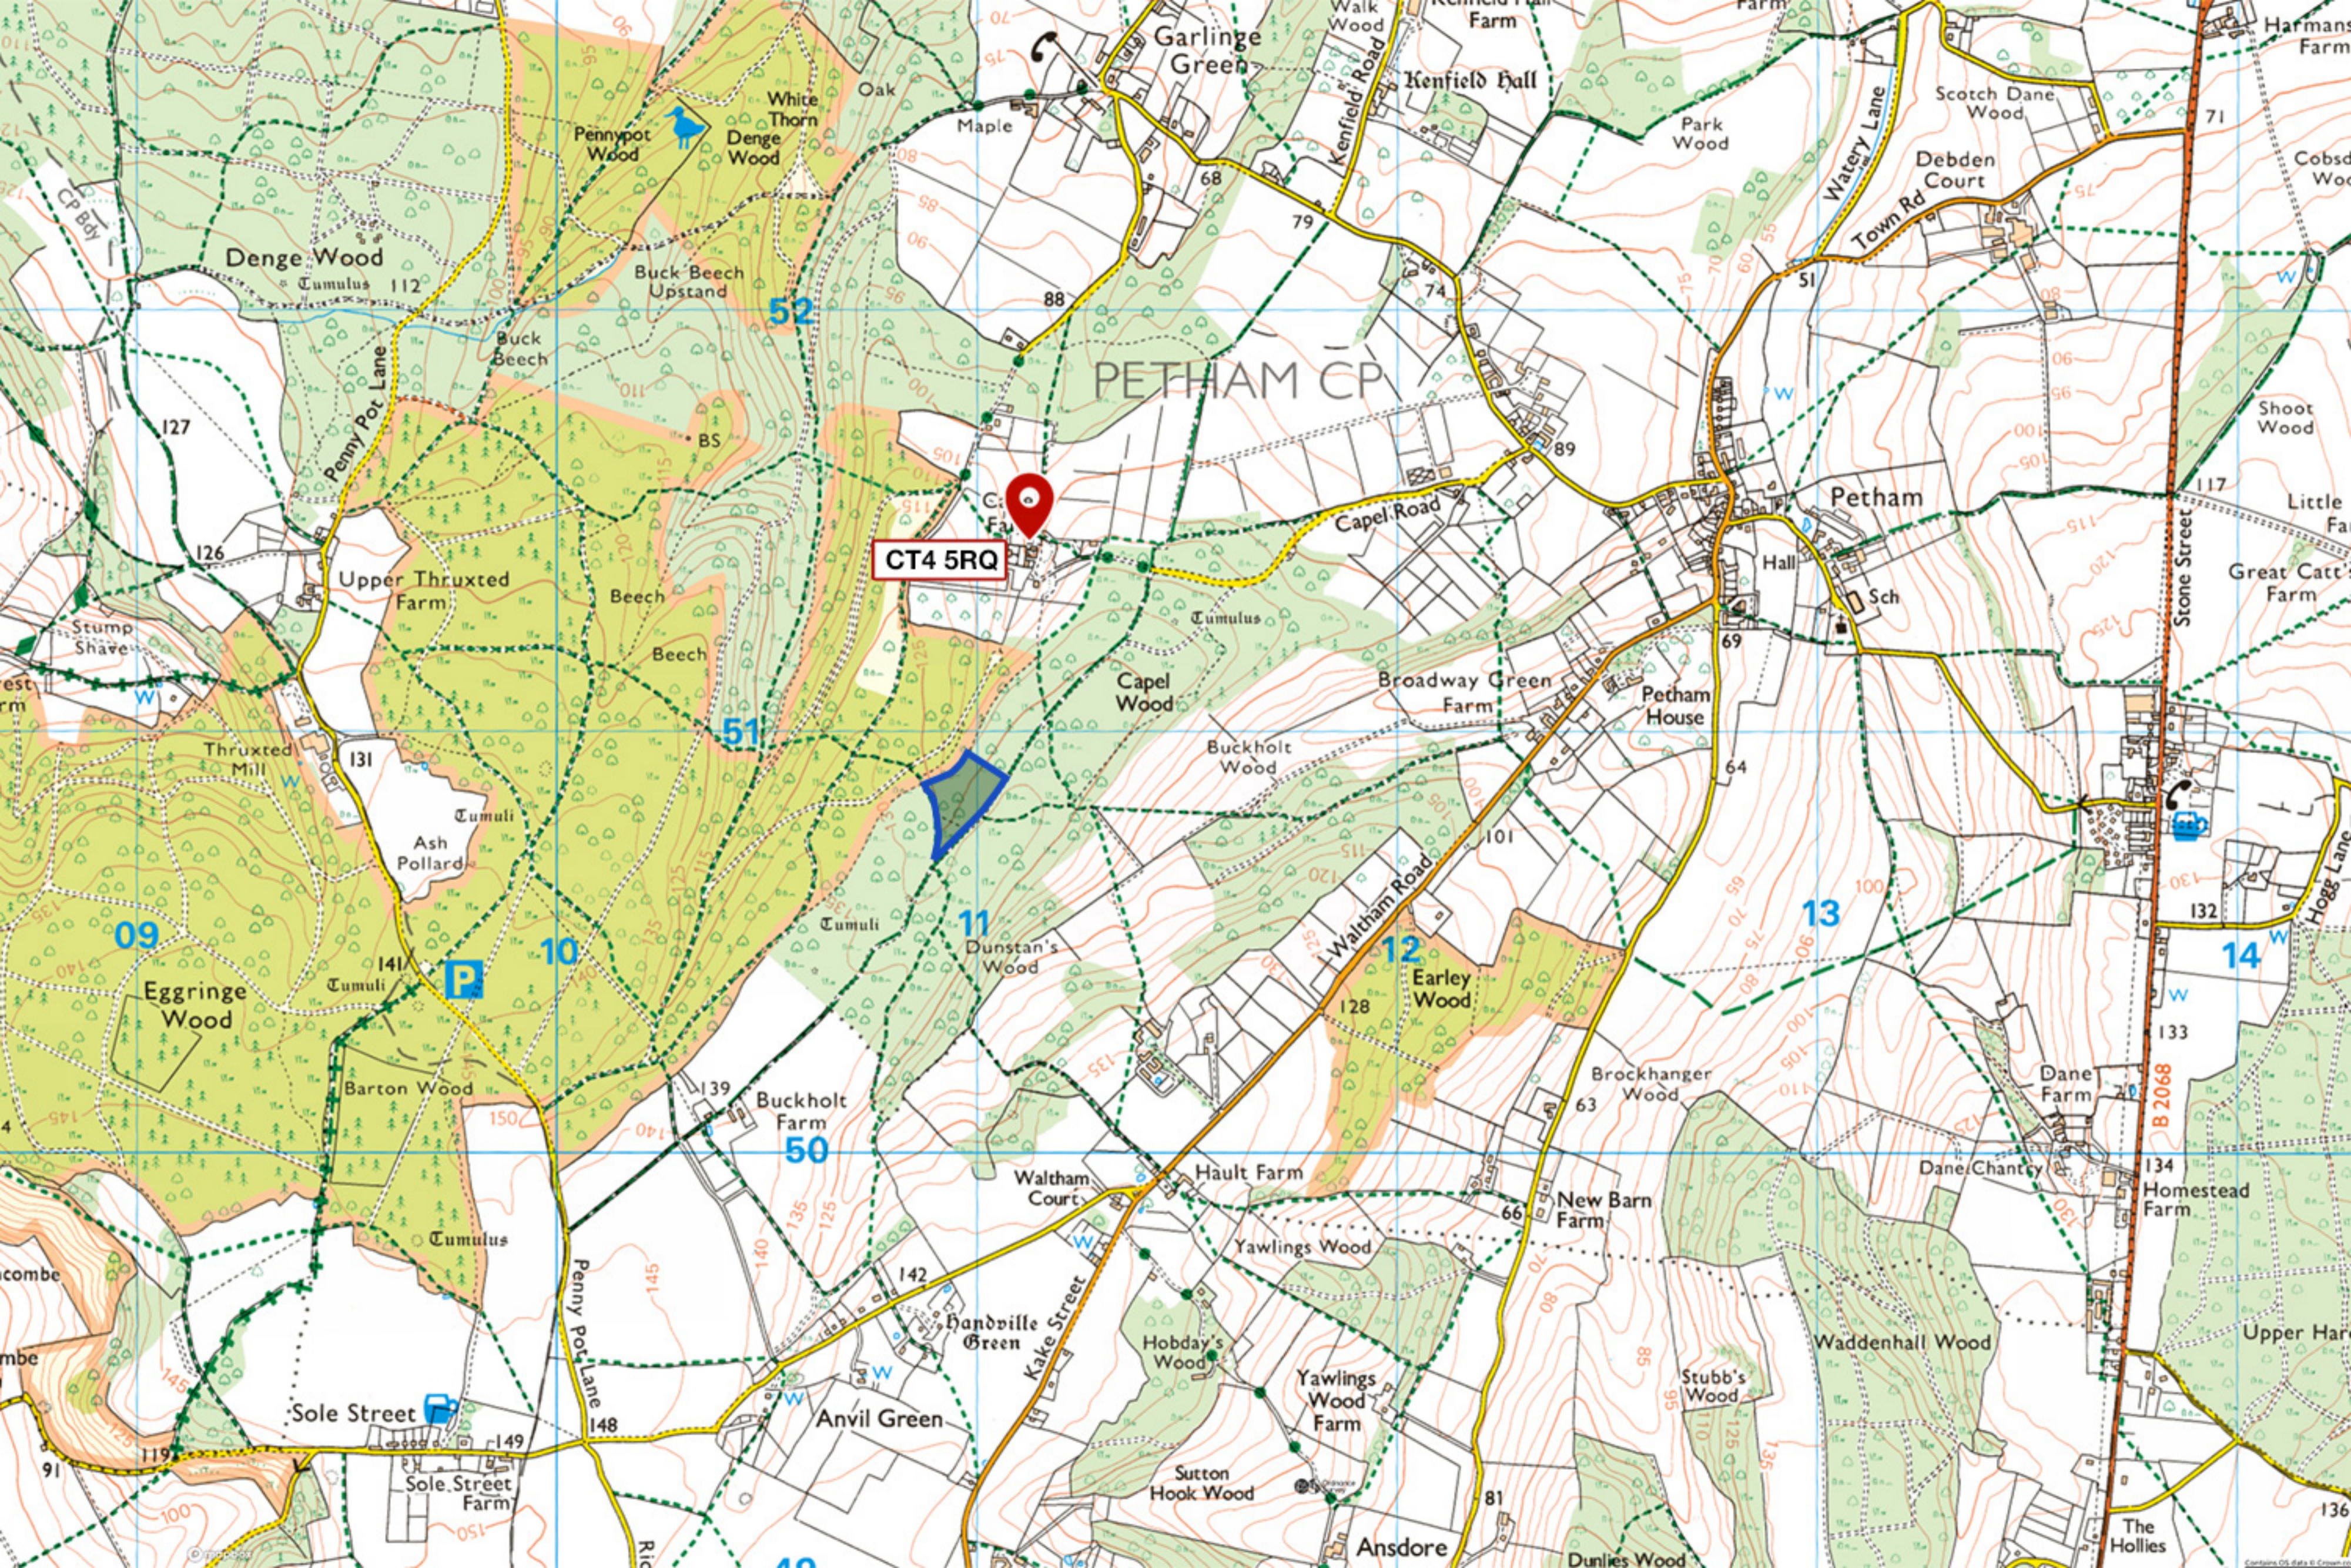

CT4 5RQ

PETHAM CP

Petham

09

51

11

12

13

14

50

P

B 2068

Sole Street

Kake Street

Ansdore

The Hollies