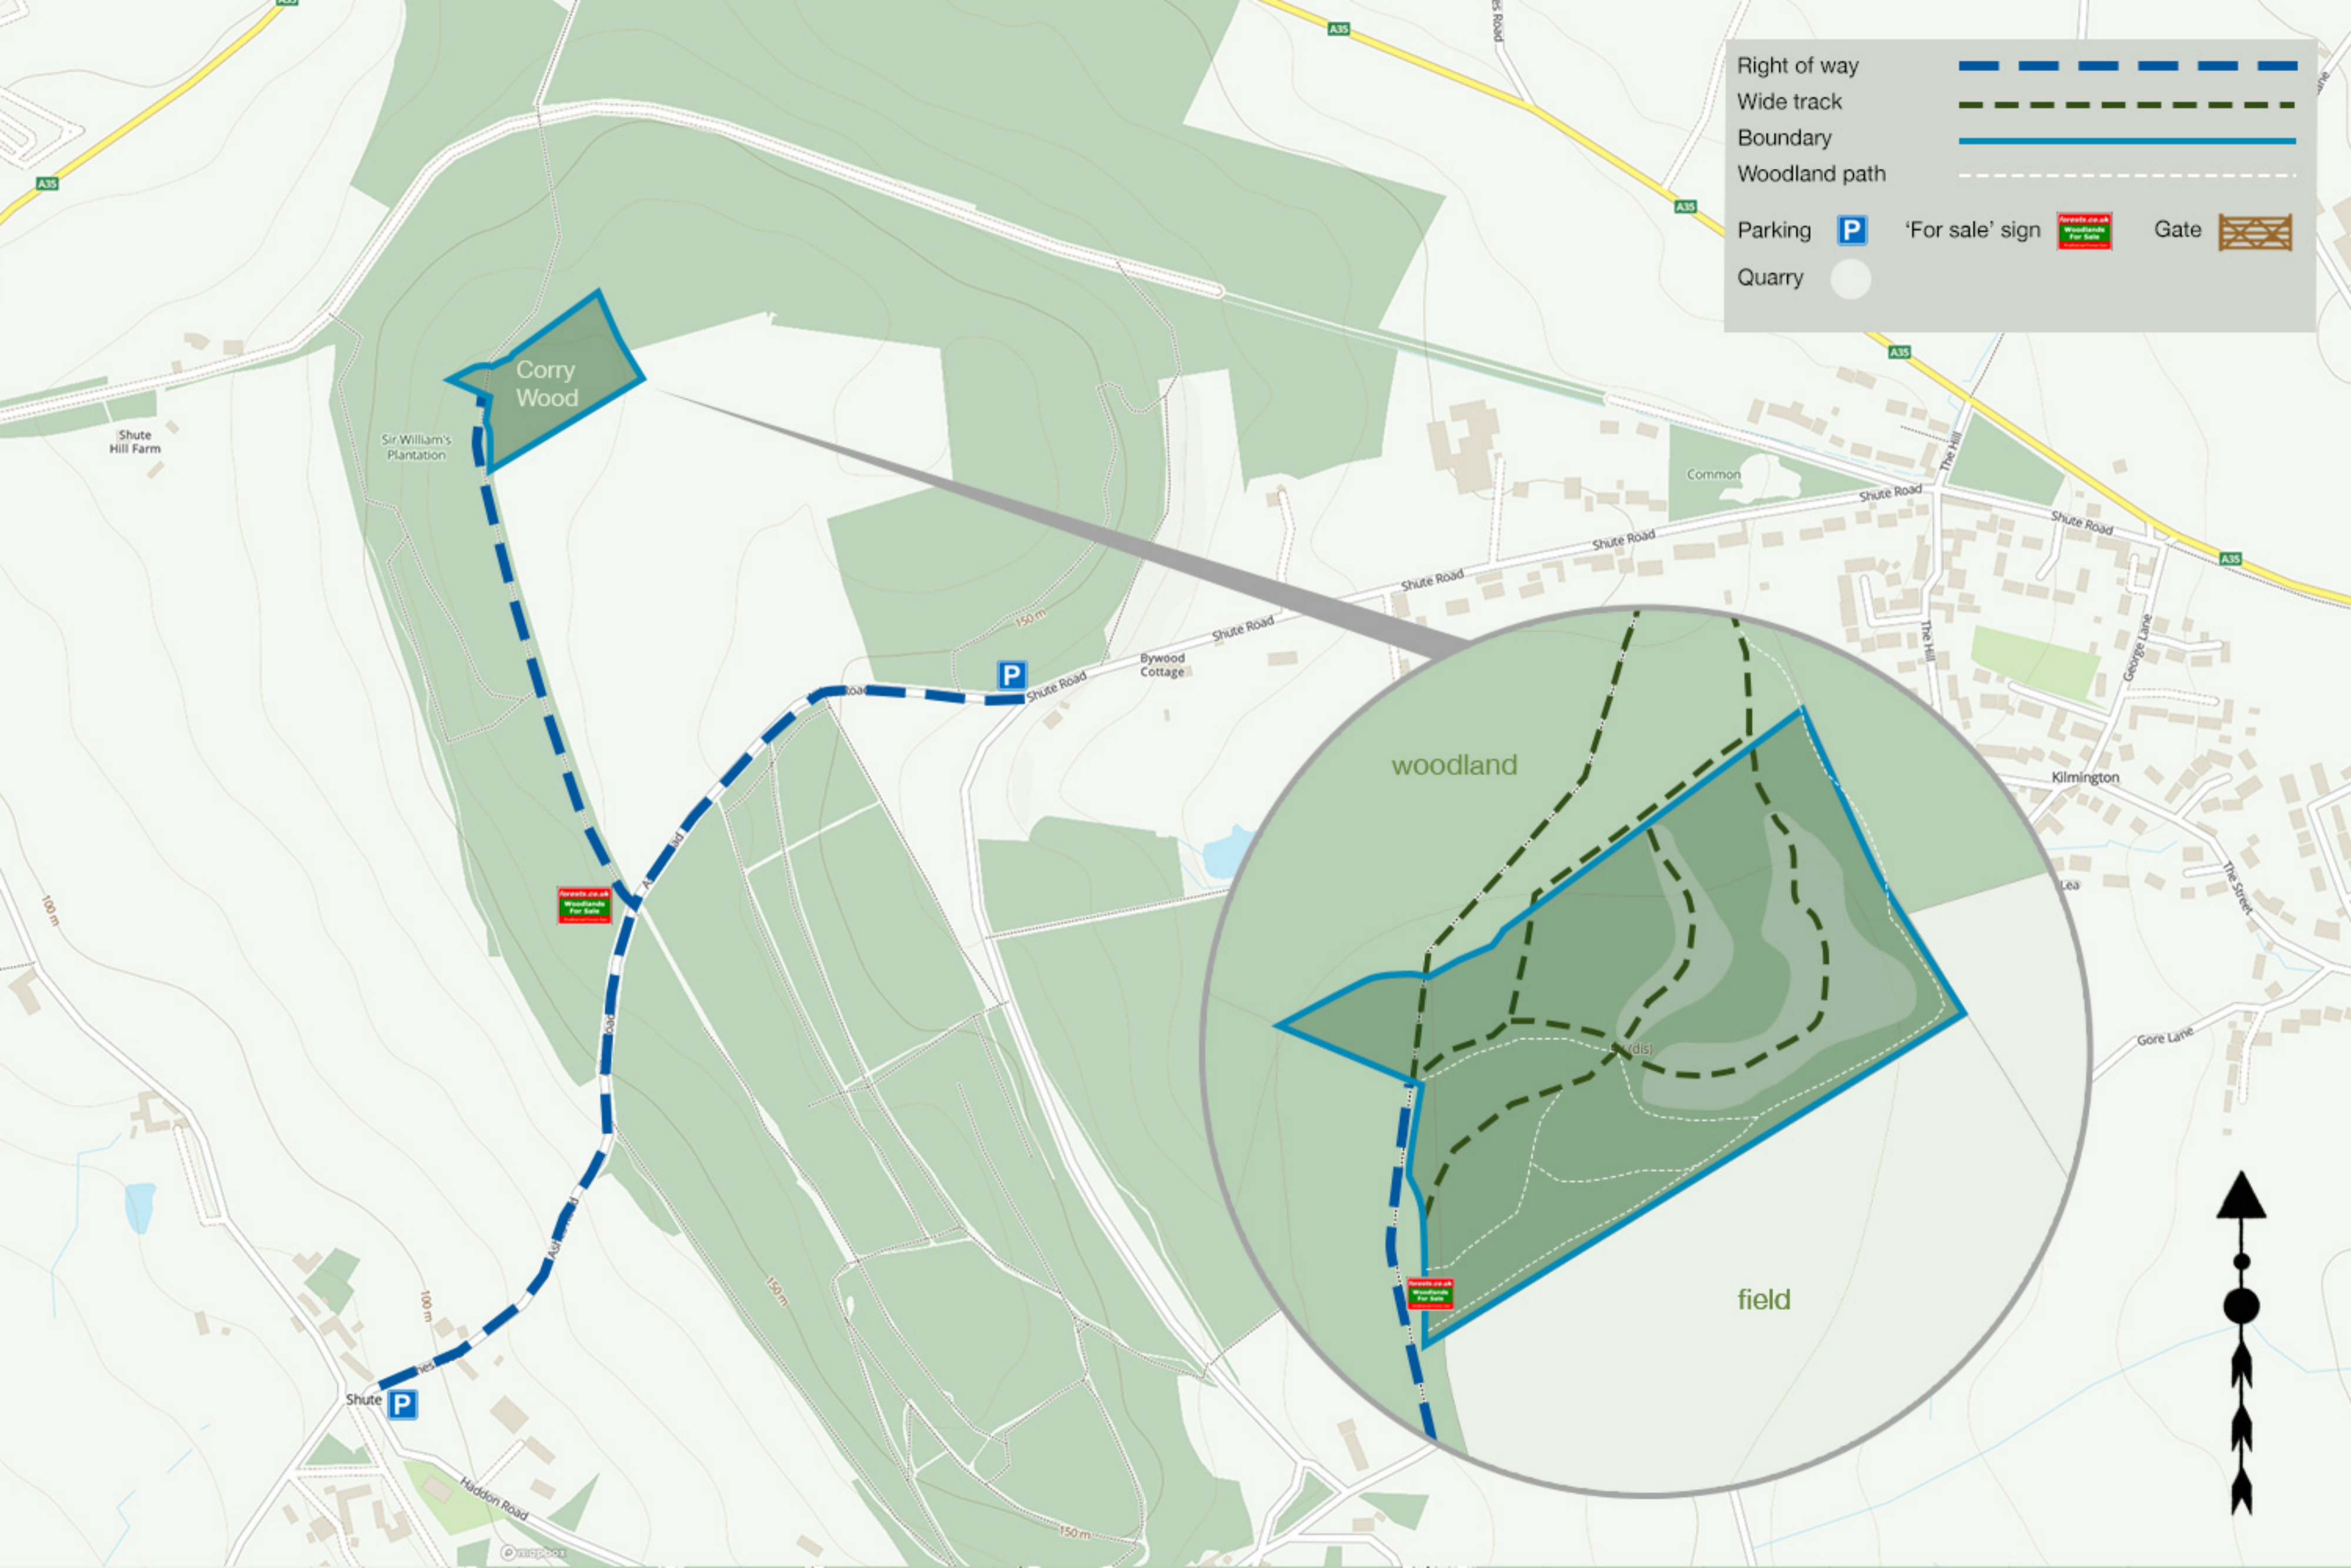

Right of way	
Wide track	
Boundary	
Woodland path	
Parking	
'For sale' sign	
Gate	
Quarry	

Corry Wood

Sir William's Plantation

Shute Hill Farm

P

Bywood Cottage

woodland

field

Kilmington

Shute

Haddon Road

mapbox

DARTMOOR FOREST
DARTMOOR NATIONAL PARK
DARTMOOR