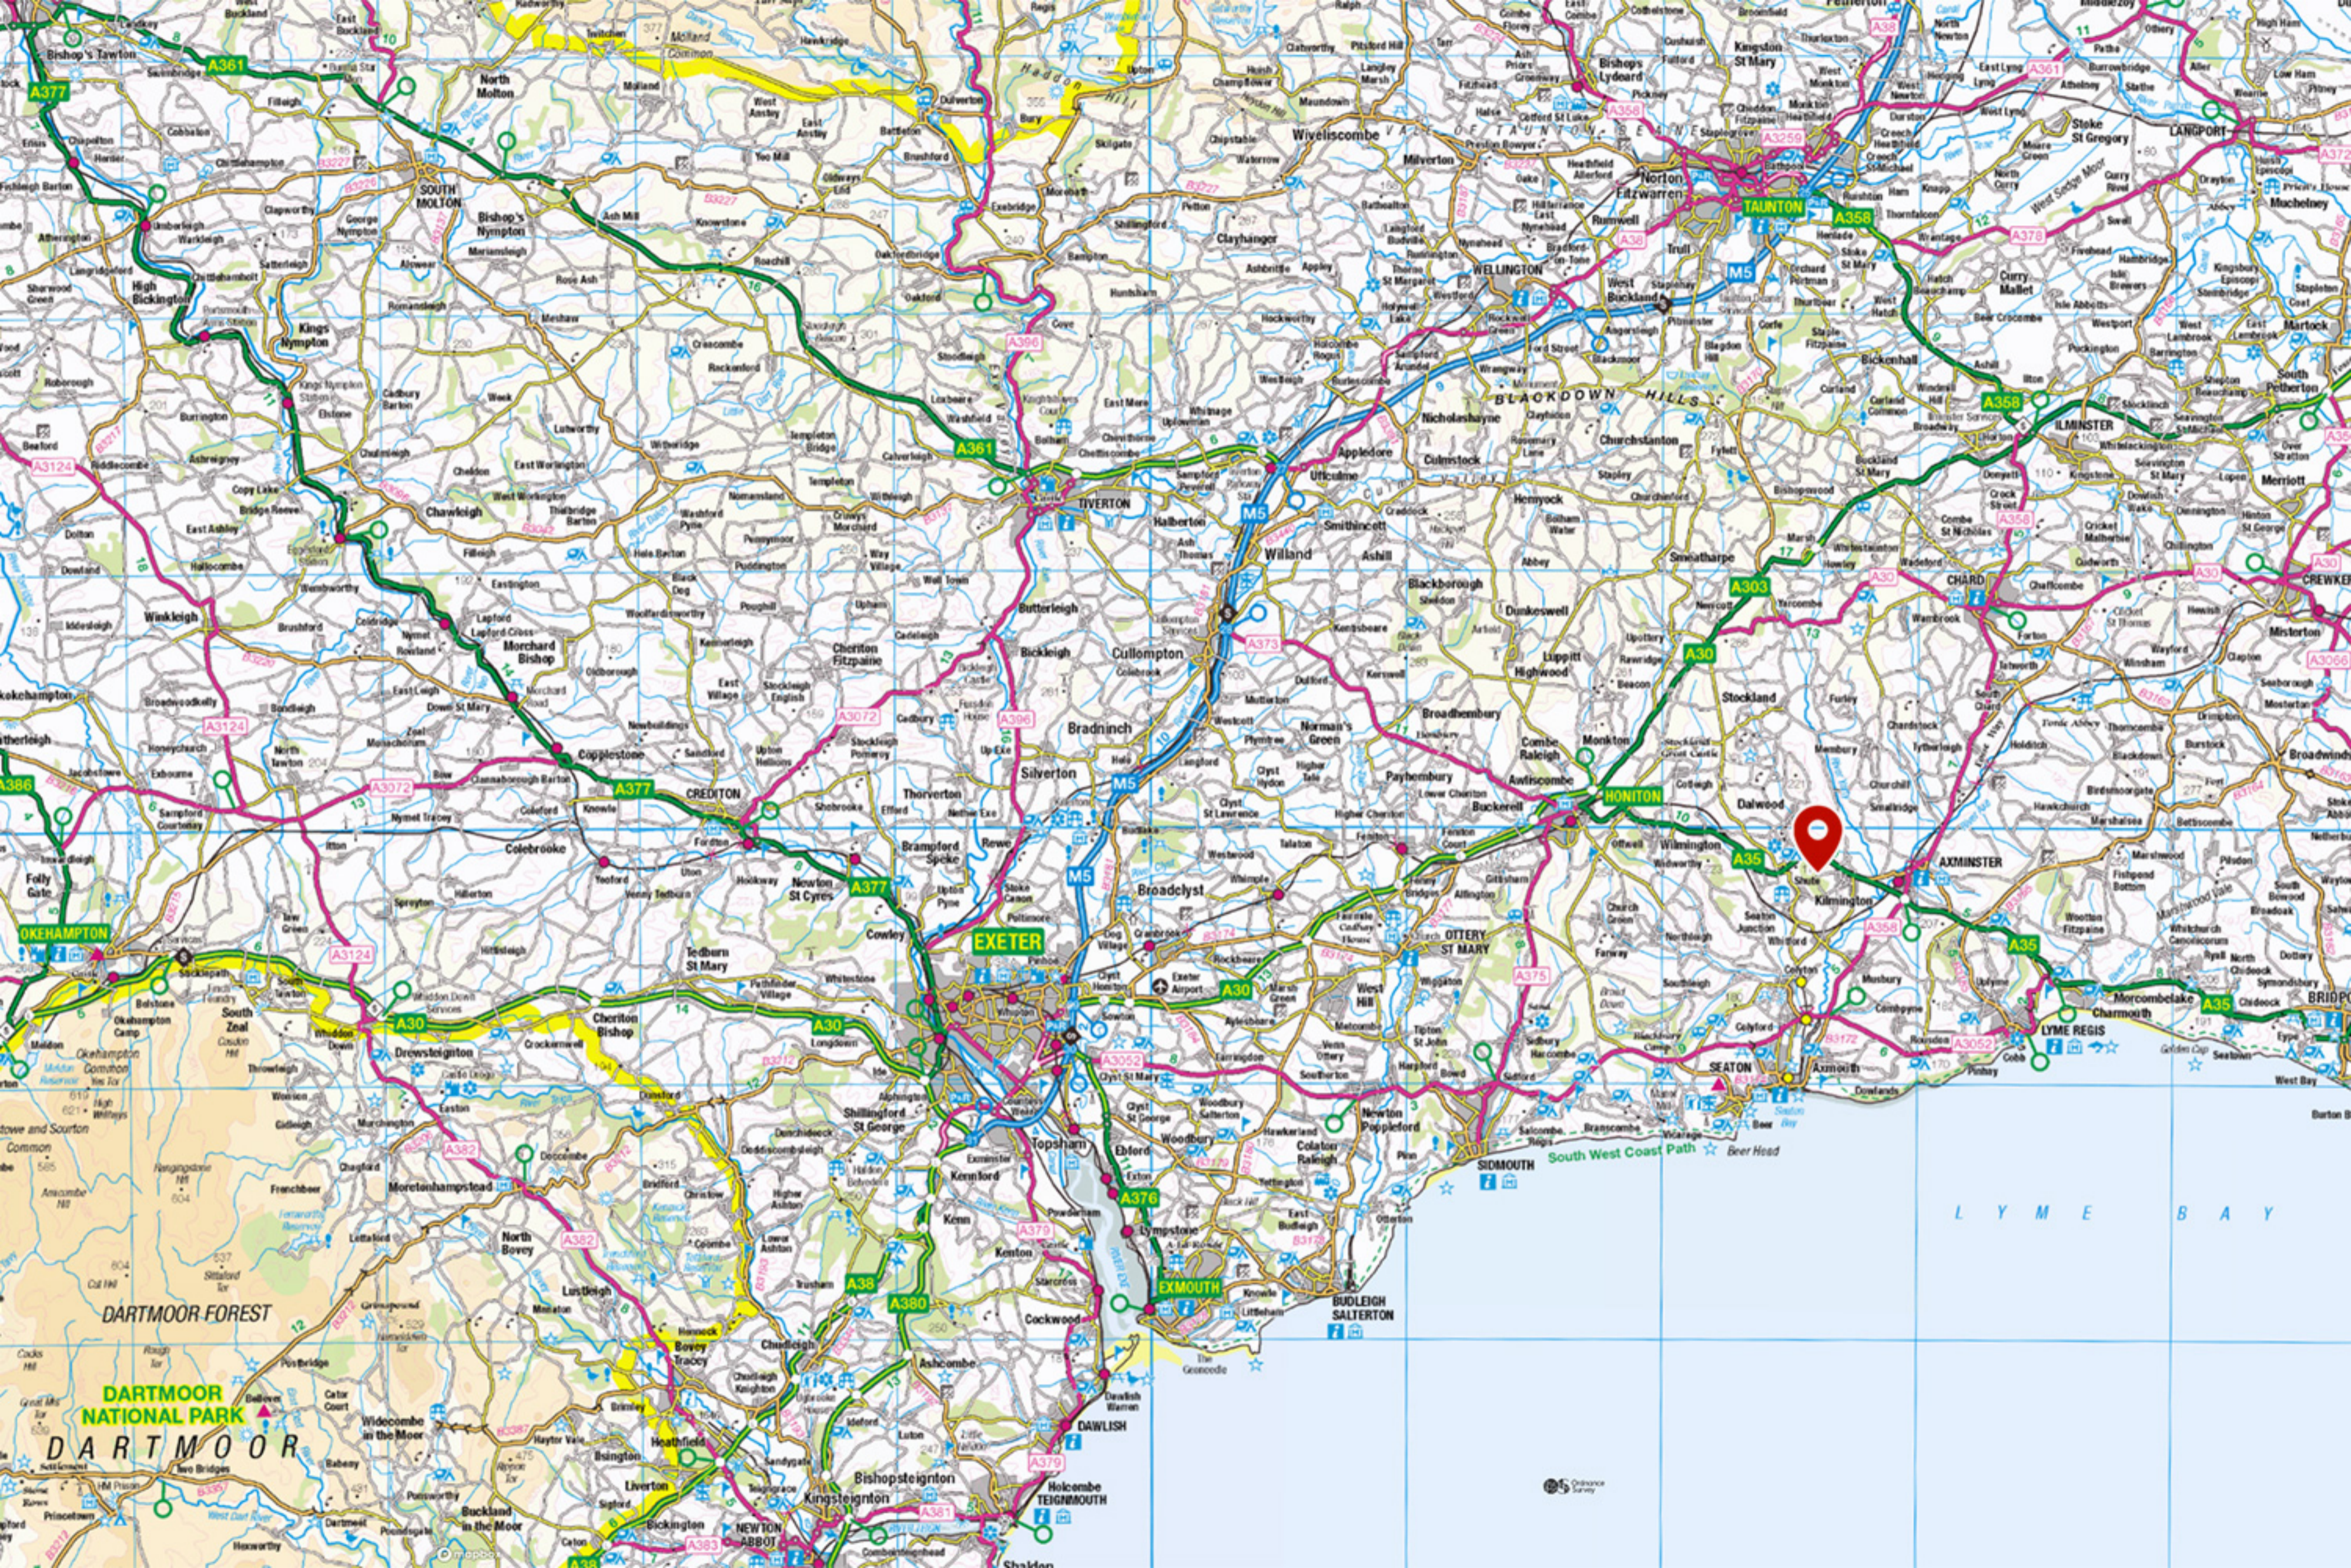

Right of way	
Wide track	
Boundary	
Woodland path	
Parking	
'For sale' sign	
Gate	
Quarry	

Corry Wood

Sir William's Plantation

Shute Hill Farm

P

Bywood Cottage

woodland

field

Kilmington

Shute

Haddon Road

mapbox

DARTMOOR FOREST
DARTMOOR NATIONAL PARK
DARTMOOR