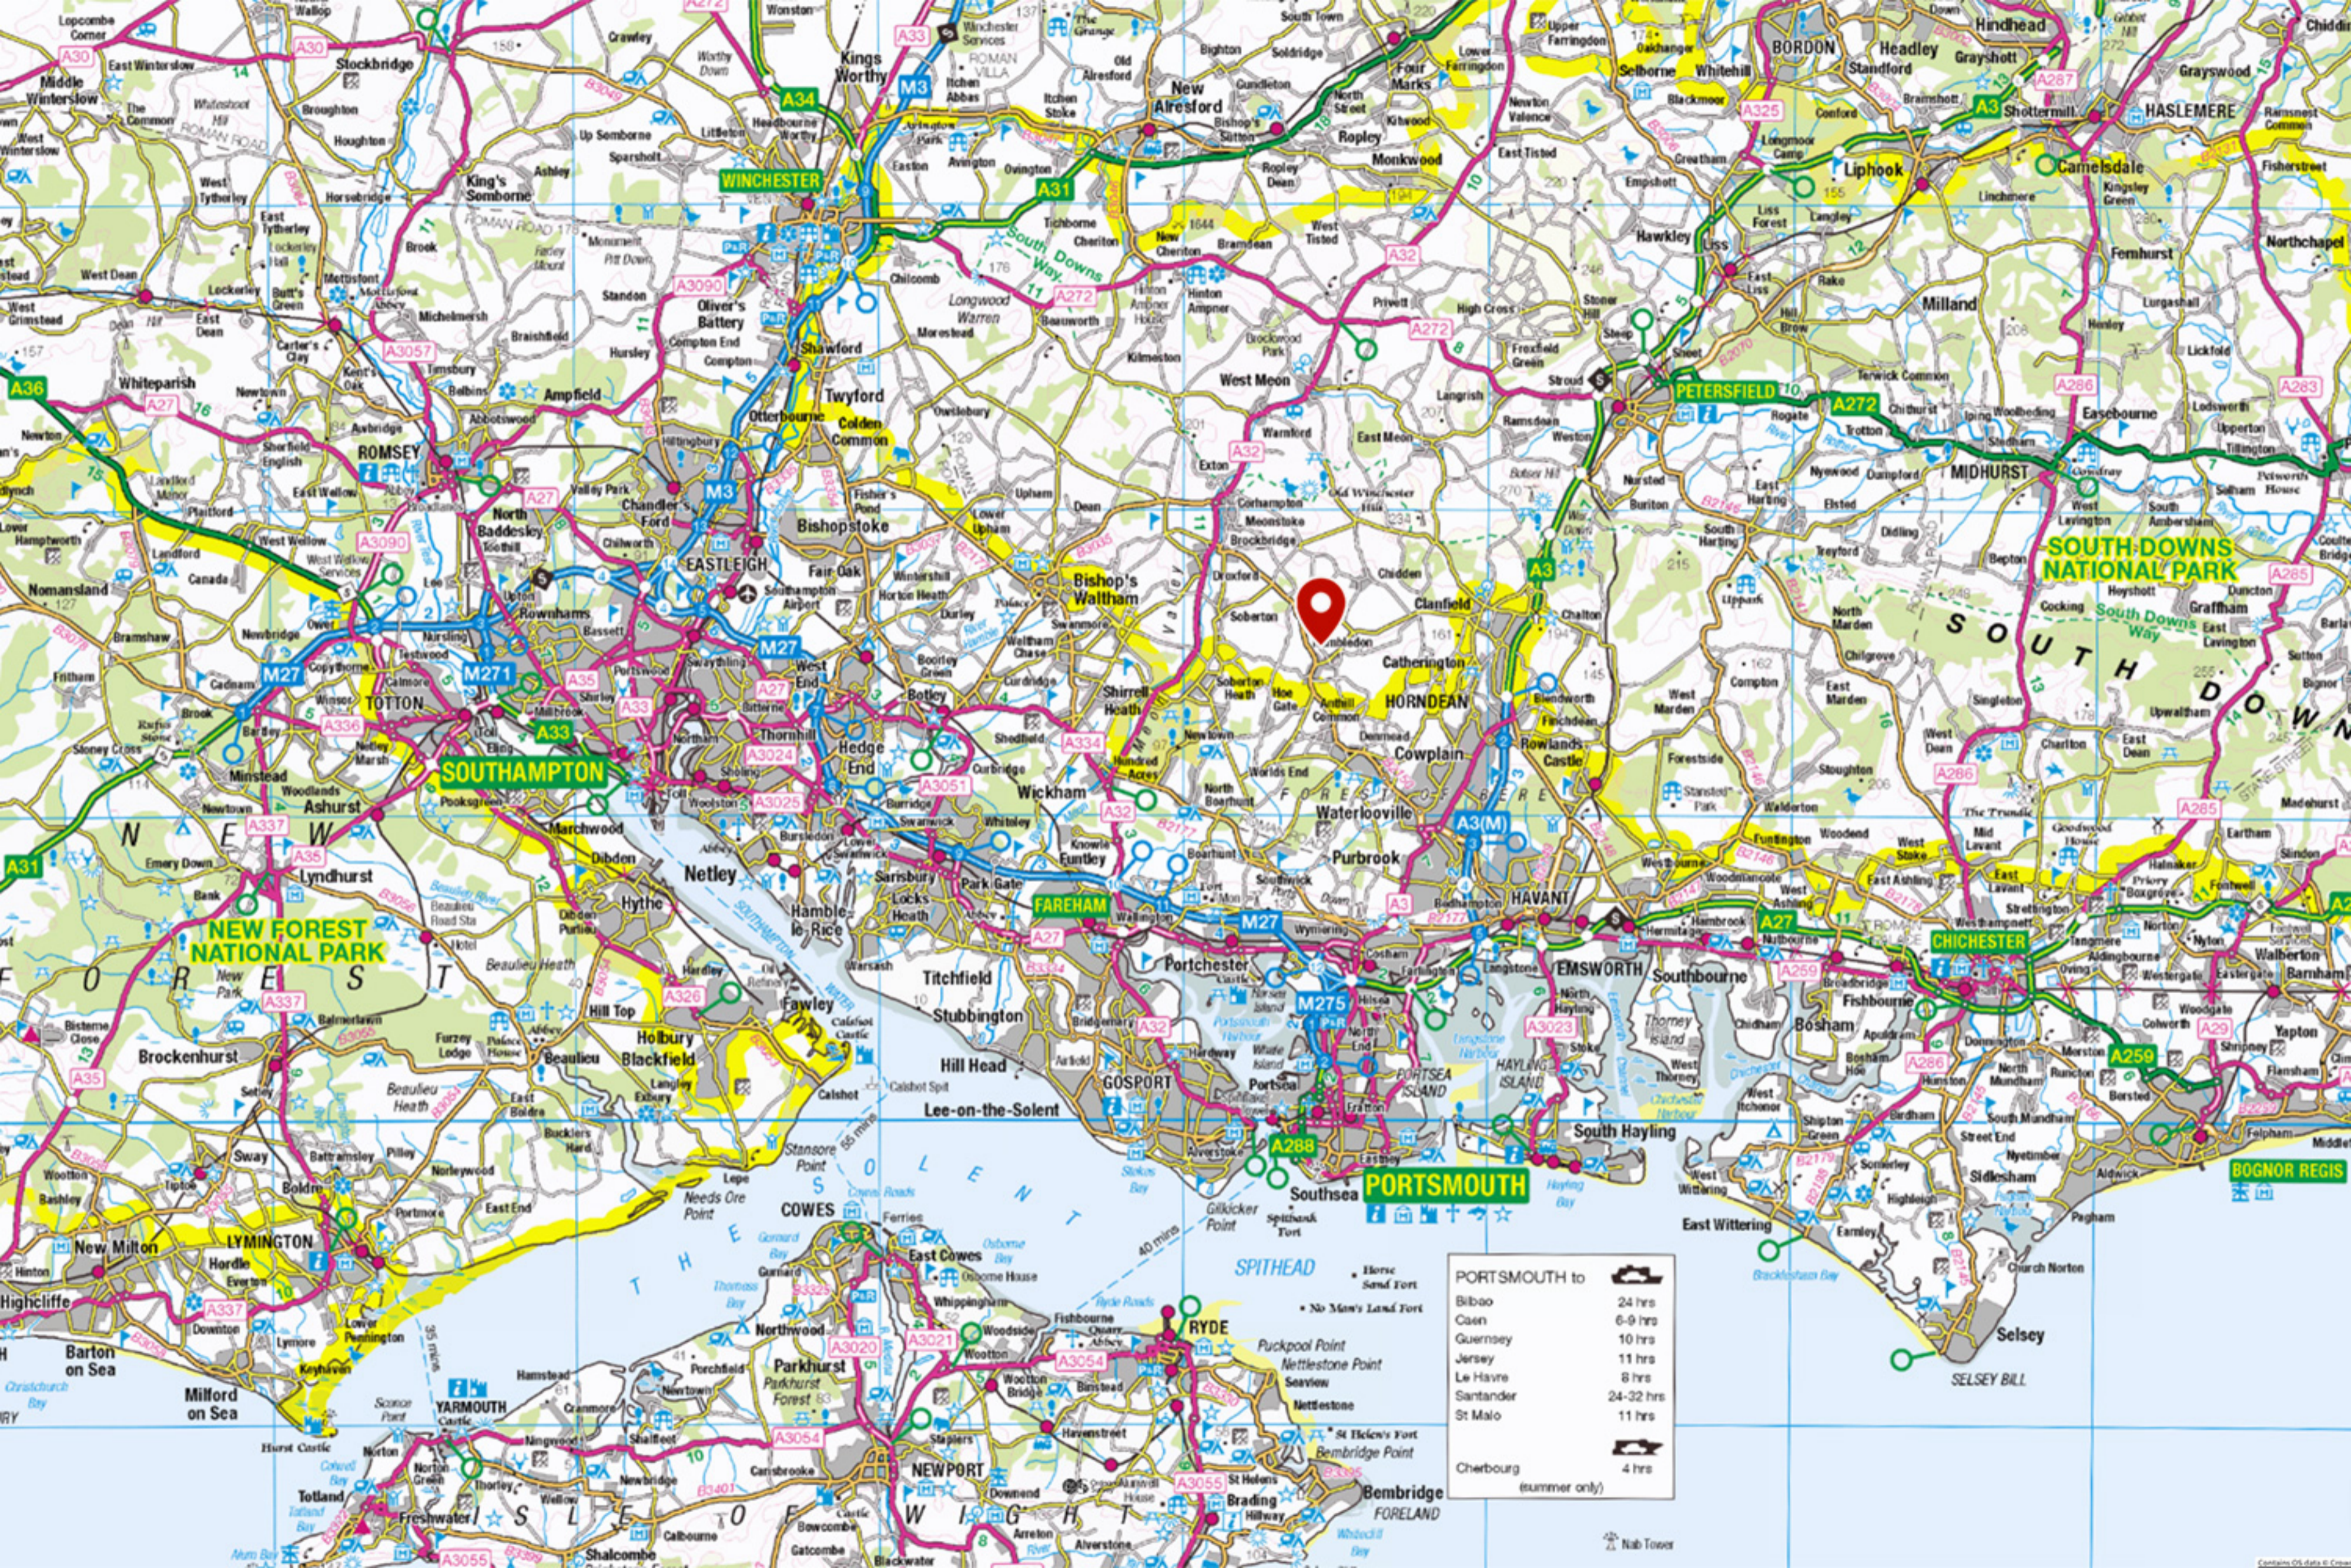

Permissive access		
Permissive path		
Boundary		
Footpath		
Public footpath		
Parking	'For sale' sign	Gate
Quarry	Pond	

field

woodland

woodland

field

field

field

Hall

Hall

Hambleton

CAMS HILL

CAMS HILL

Boarhuts Copse

GREEN LANE

GREEN LANE

WEST STREET

WEST STREET

100m

PO7 4RQ

**PORTSMOUTH to**

Bilbao	24 hrs
Caen	6-9 hrs
Guernsey	10 hrs
Jersey	11 hrs
Le Havre	8 hrs
Santander	24-32 hrs
St Malo	11 hrs
Cherbourg (summer only)	4 hrs