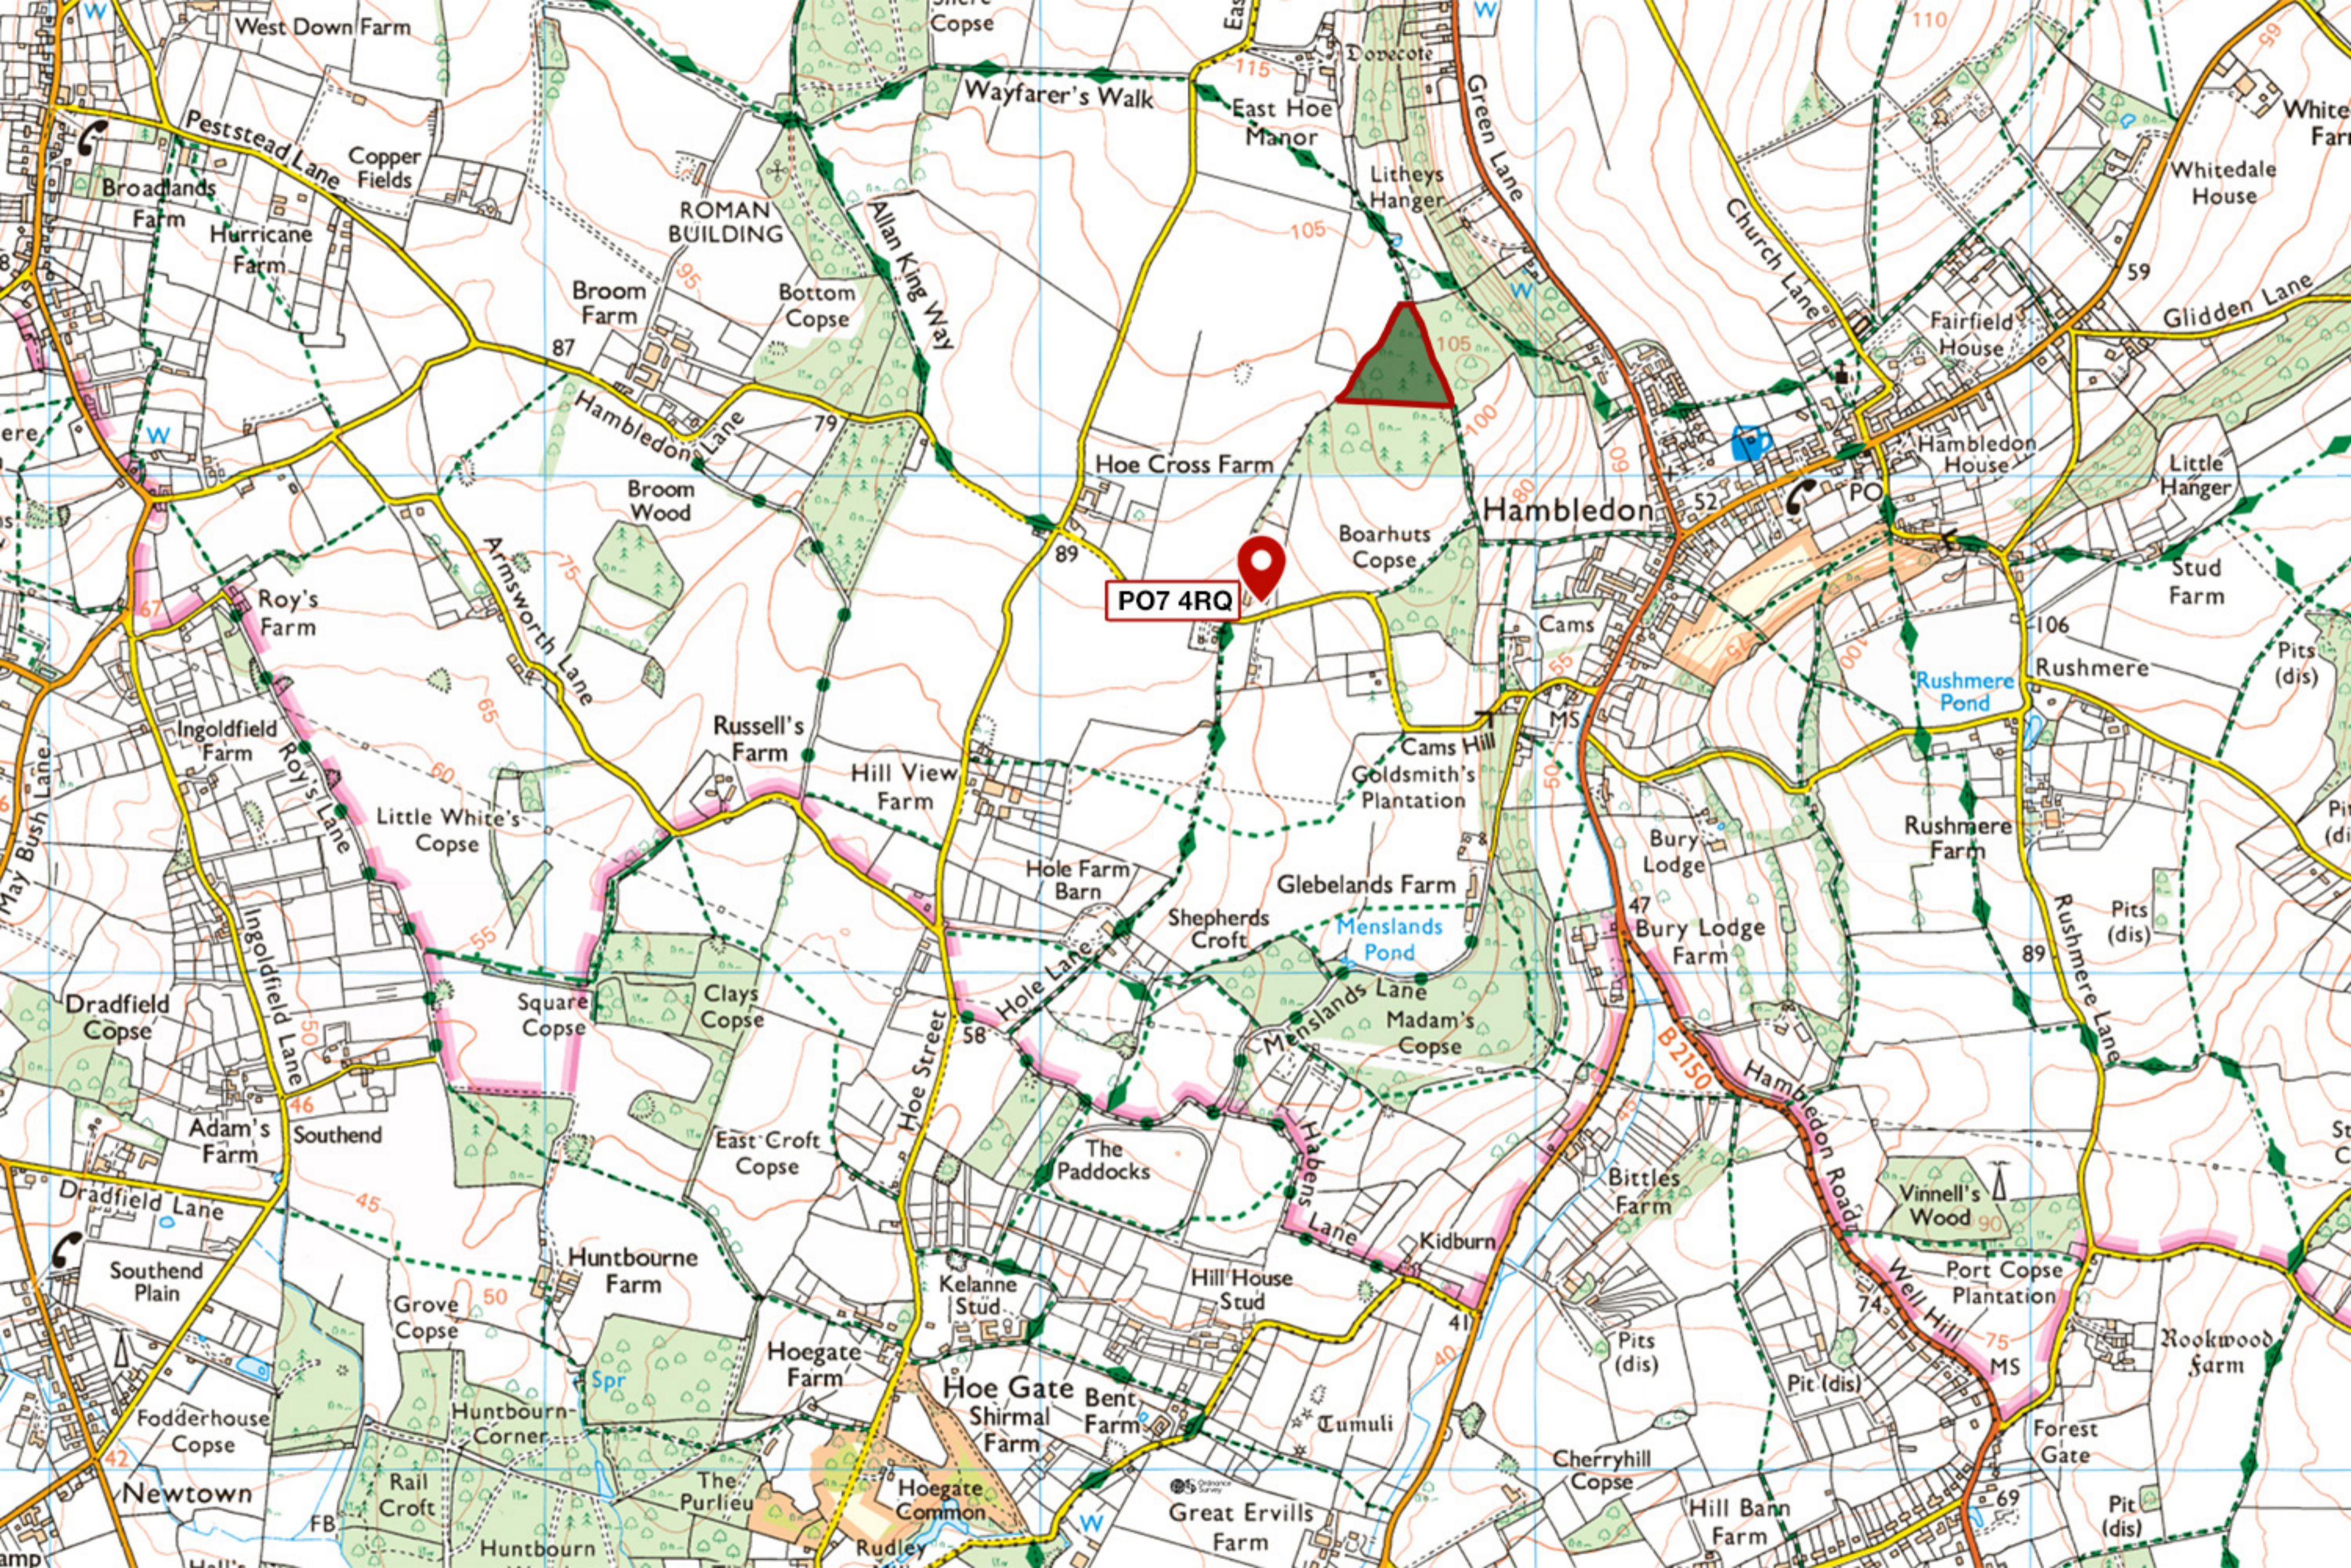

Permissive access		
Permissive path		
Boundary		
Footpath		
Public footpath		
Parking	'For sale' sign	Gate
Quarry	Pond	

field

woodland

woodland

field

field

field

Hall

Hall

Hambleton

CAMS HILL

CAMS HILL

Boarhuts Copse

GREEN LANE

GREEN LANE

WEST STREET

WEST STREET

100m

PO7 4RQ

**PORTSMOUTH to**

Bilbao	24 hrs
Caen	6-9 hrs
Guernsey	10 hrs
Jersey	11 hrs
Le Havre	8 hrs
Santander	24-32 hrs
St Malo	11 hrs
Cherbourg (summer only)	4 hrs