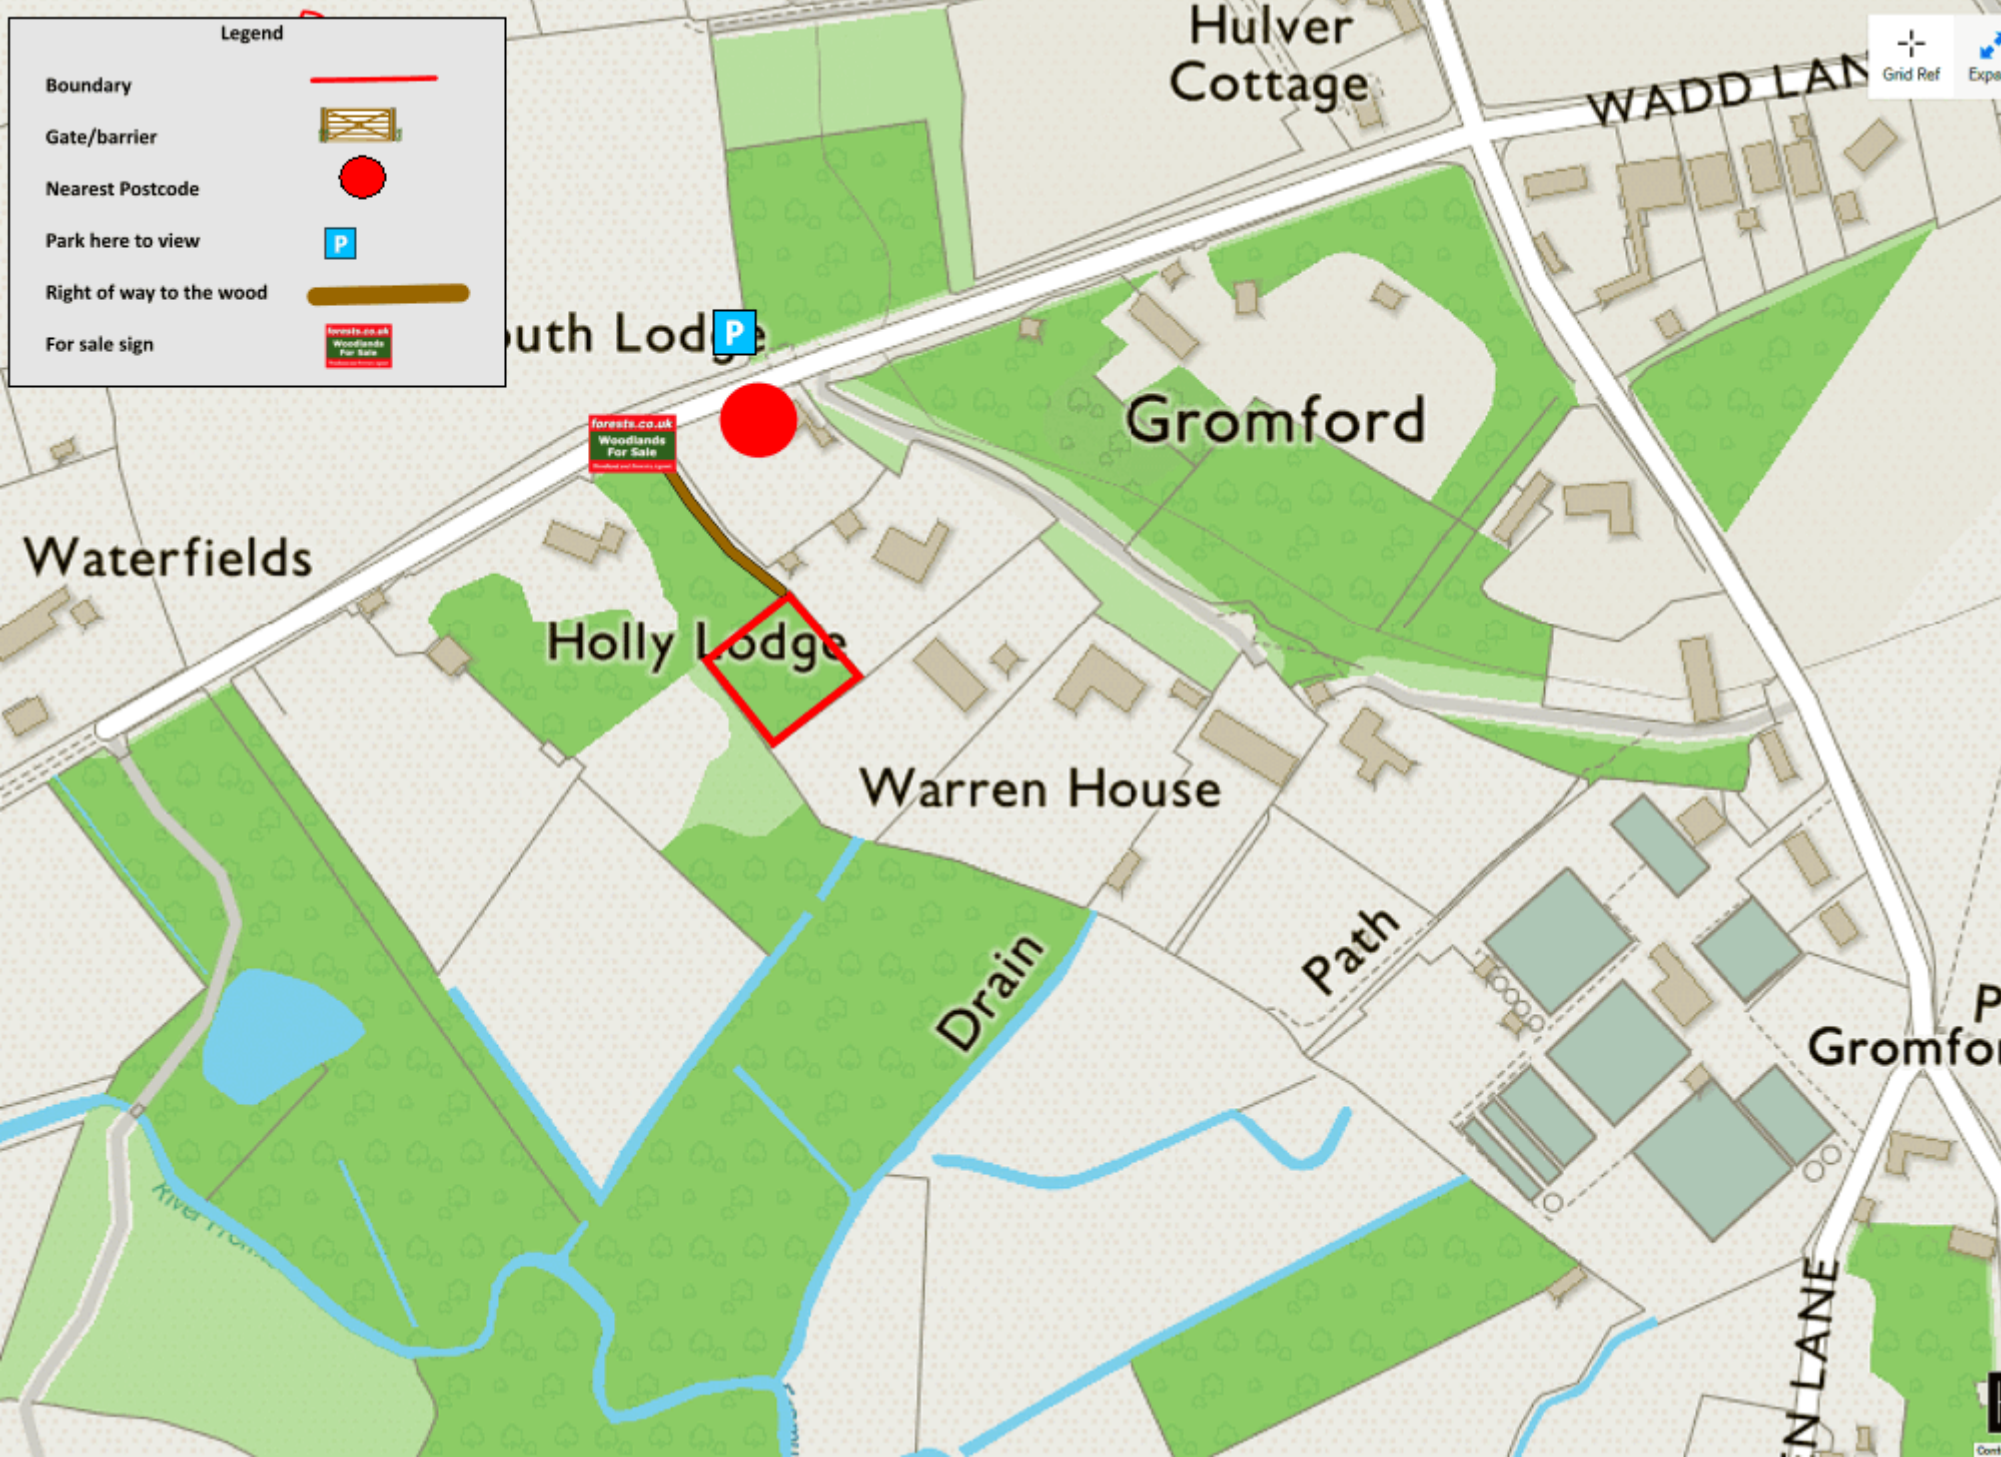

Guilding's Lane (Track)

otany Farm

Gromford

Sch

Snape

13

The Street

Dismtd Rly

River Fromus

Legend

- Boundary 
- Gate/barrier 
- Nearest Postcode 
- Park here to view 
- Right of way to the wood 
- For sale sign 

Hulver Cottage

WADD LANE

South Lodge

Gromford

Waterfields

Holly Lodge

Warren House

Drain

Path

Gromford

IN LANE