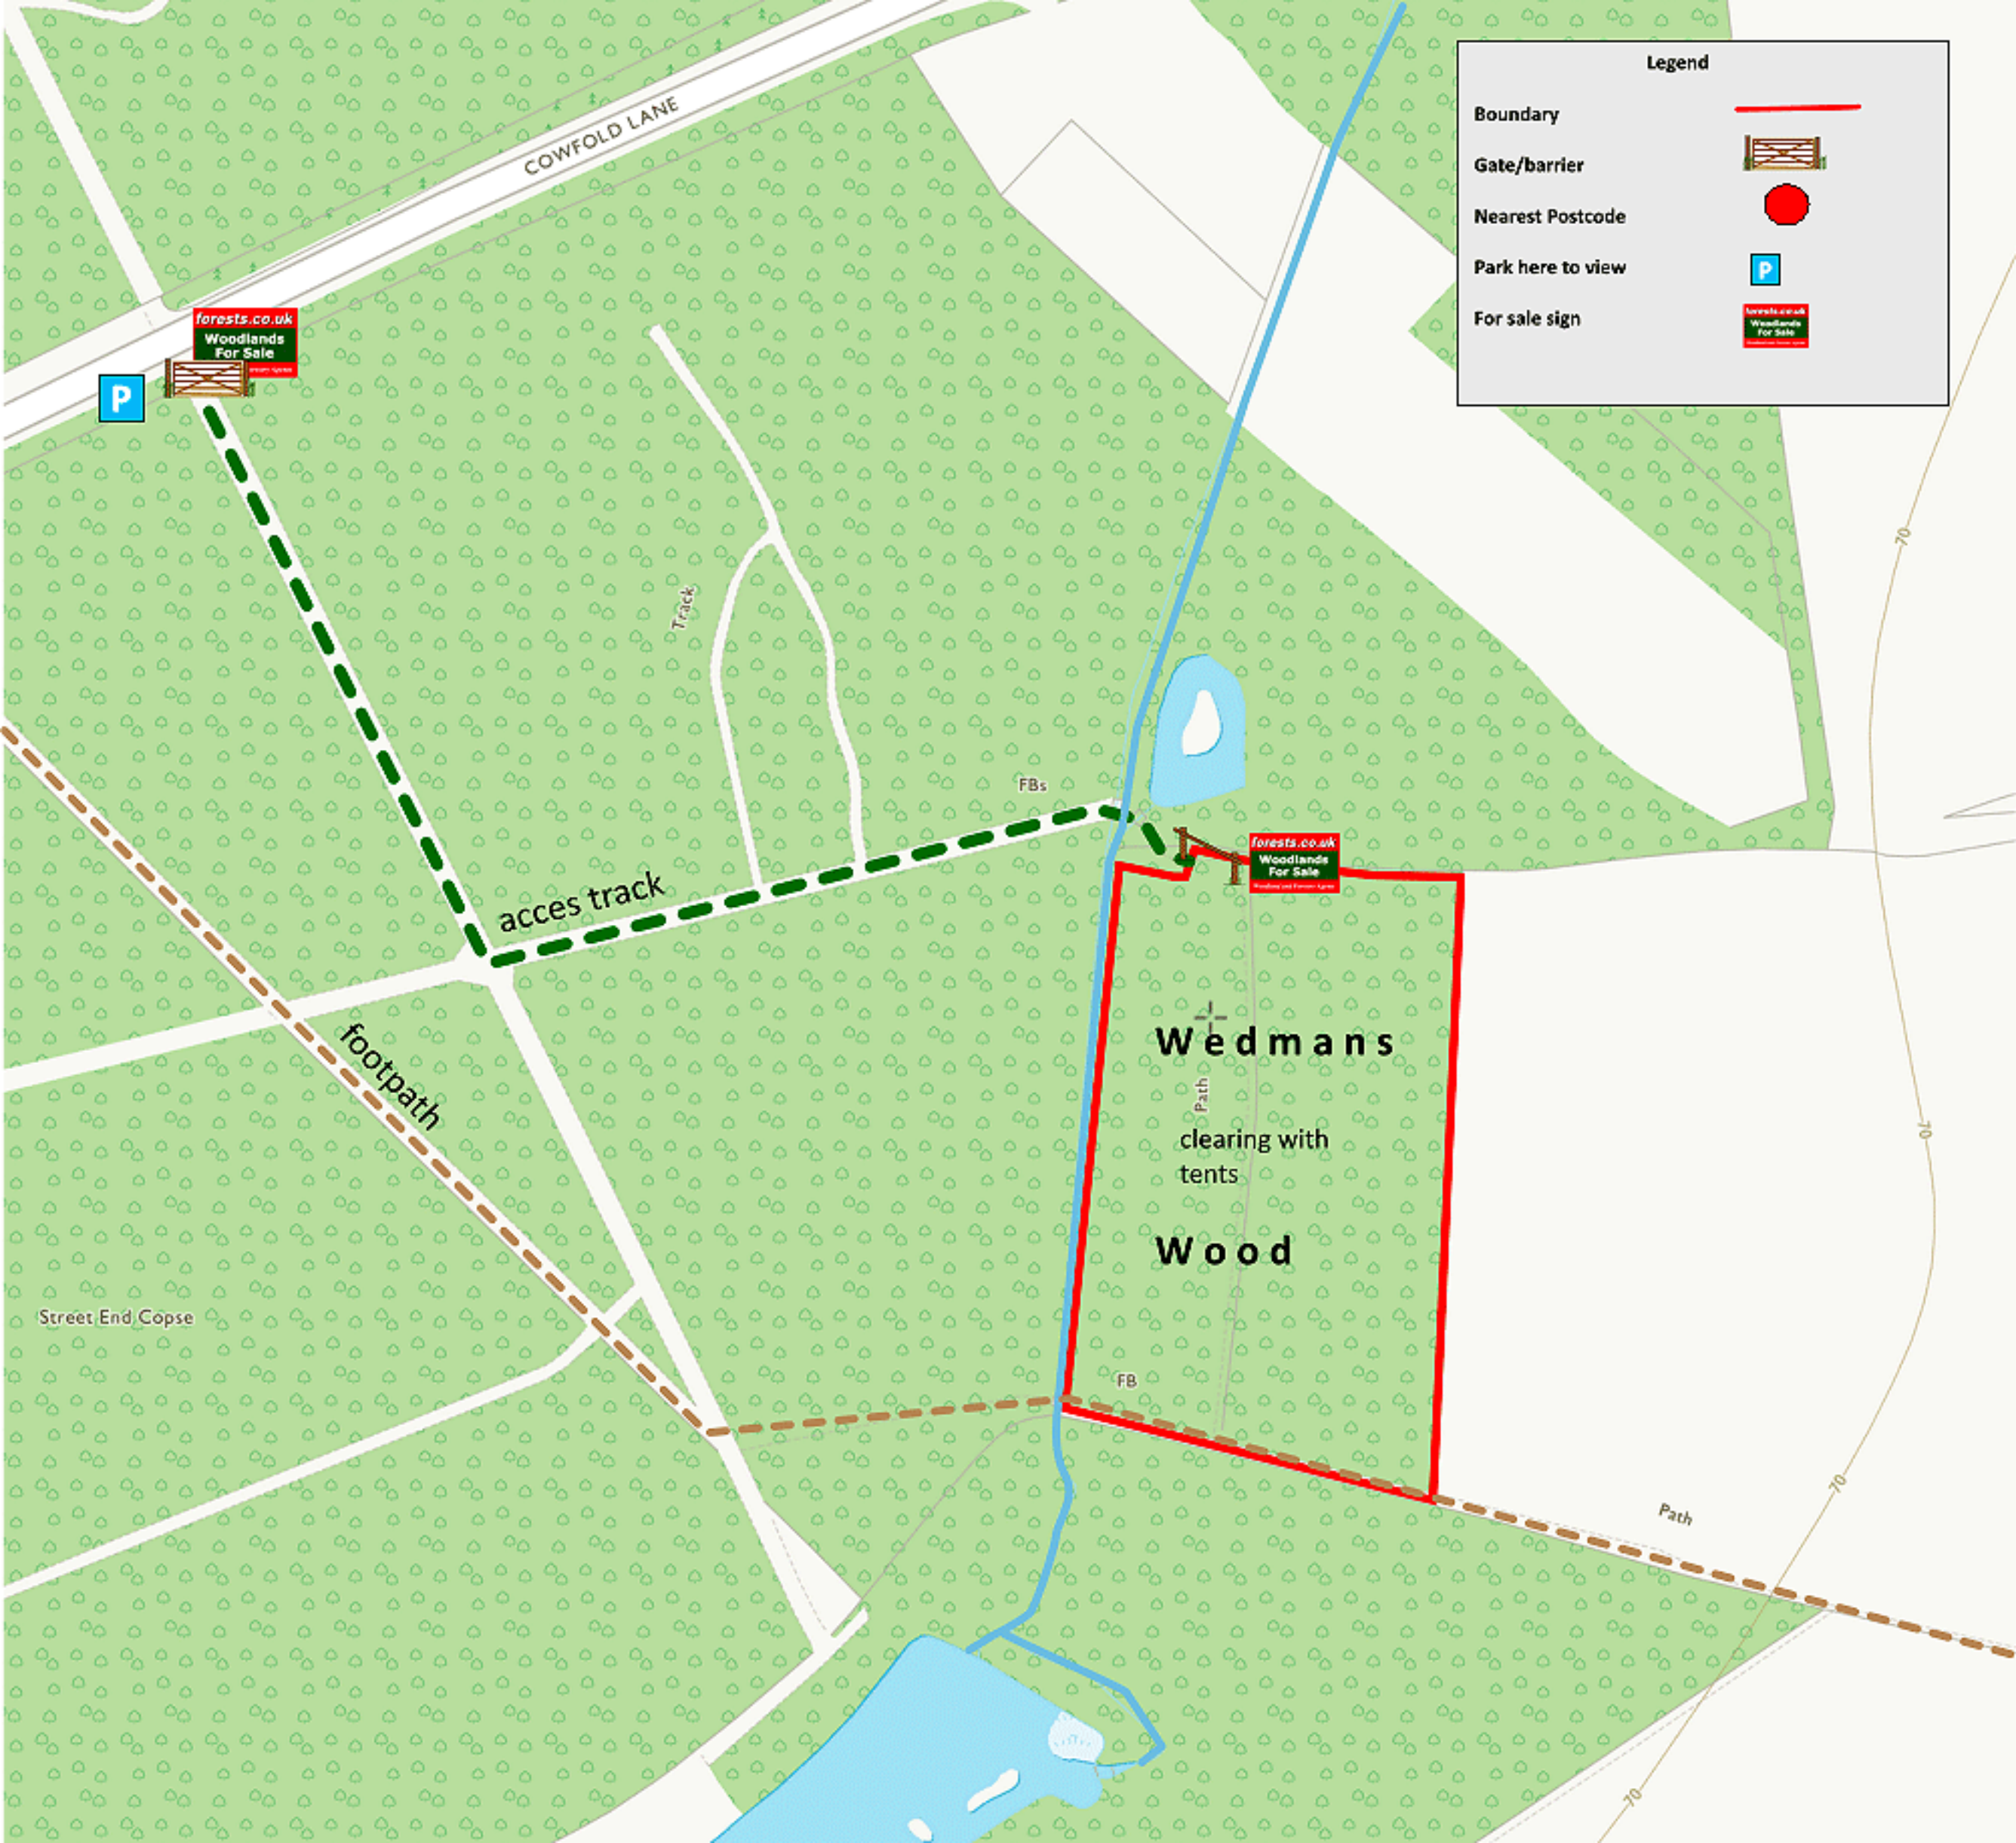

ROtherwick
CP

Forest of Eversley

Sat Nav either RG27 9QT or N51.304337, W0.965591

Legend

- Boundary 
- Gate/barrier 
- Nearest Postcode 
- Park here to view 
- For sale sign 

COWFOLD LANE

forests.co.uk
Woodlands
For Sale

P

Track

FBs

access track

forests.co.uk
Woodlands
For Sale

Wedmans

clearing with
tents

Wood

FB

Street End Copse

footpath

Path

70

70

70

70