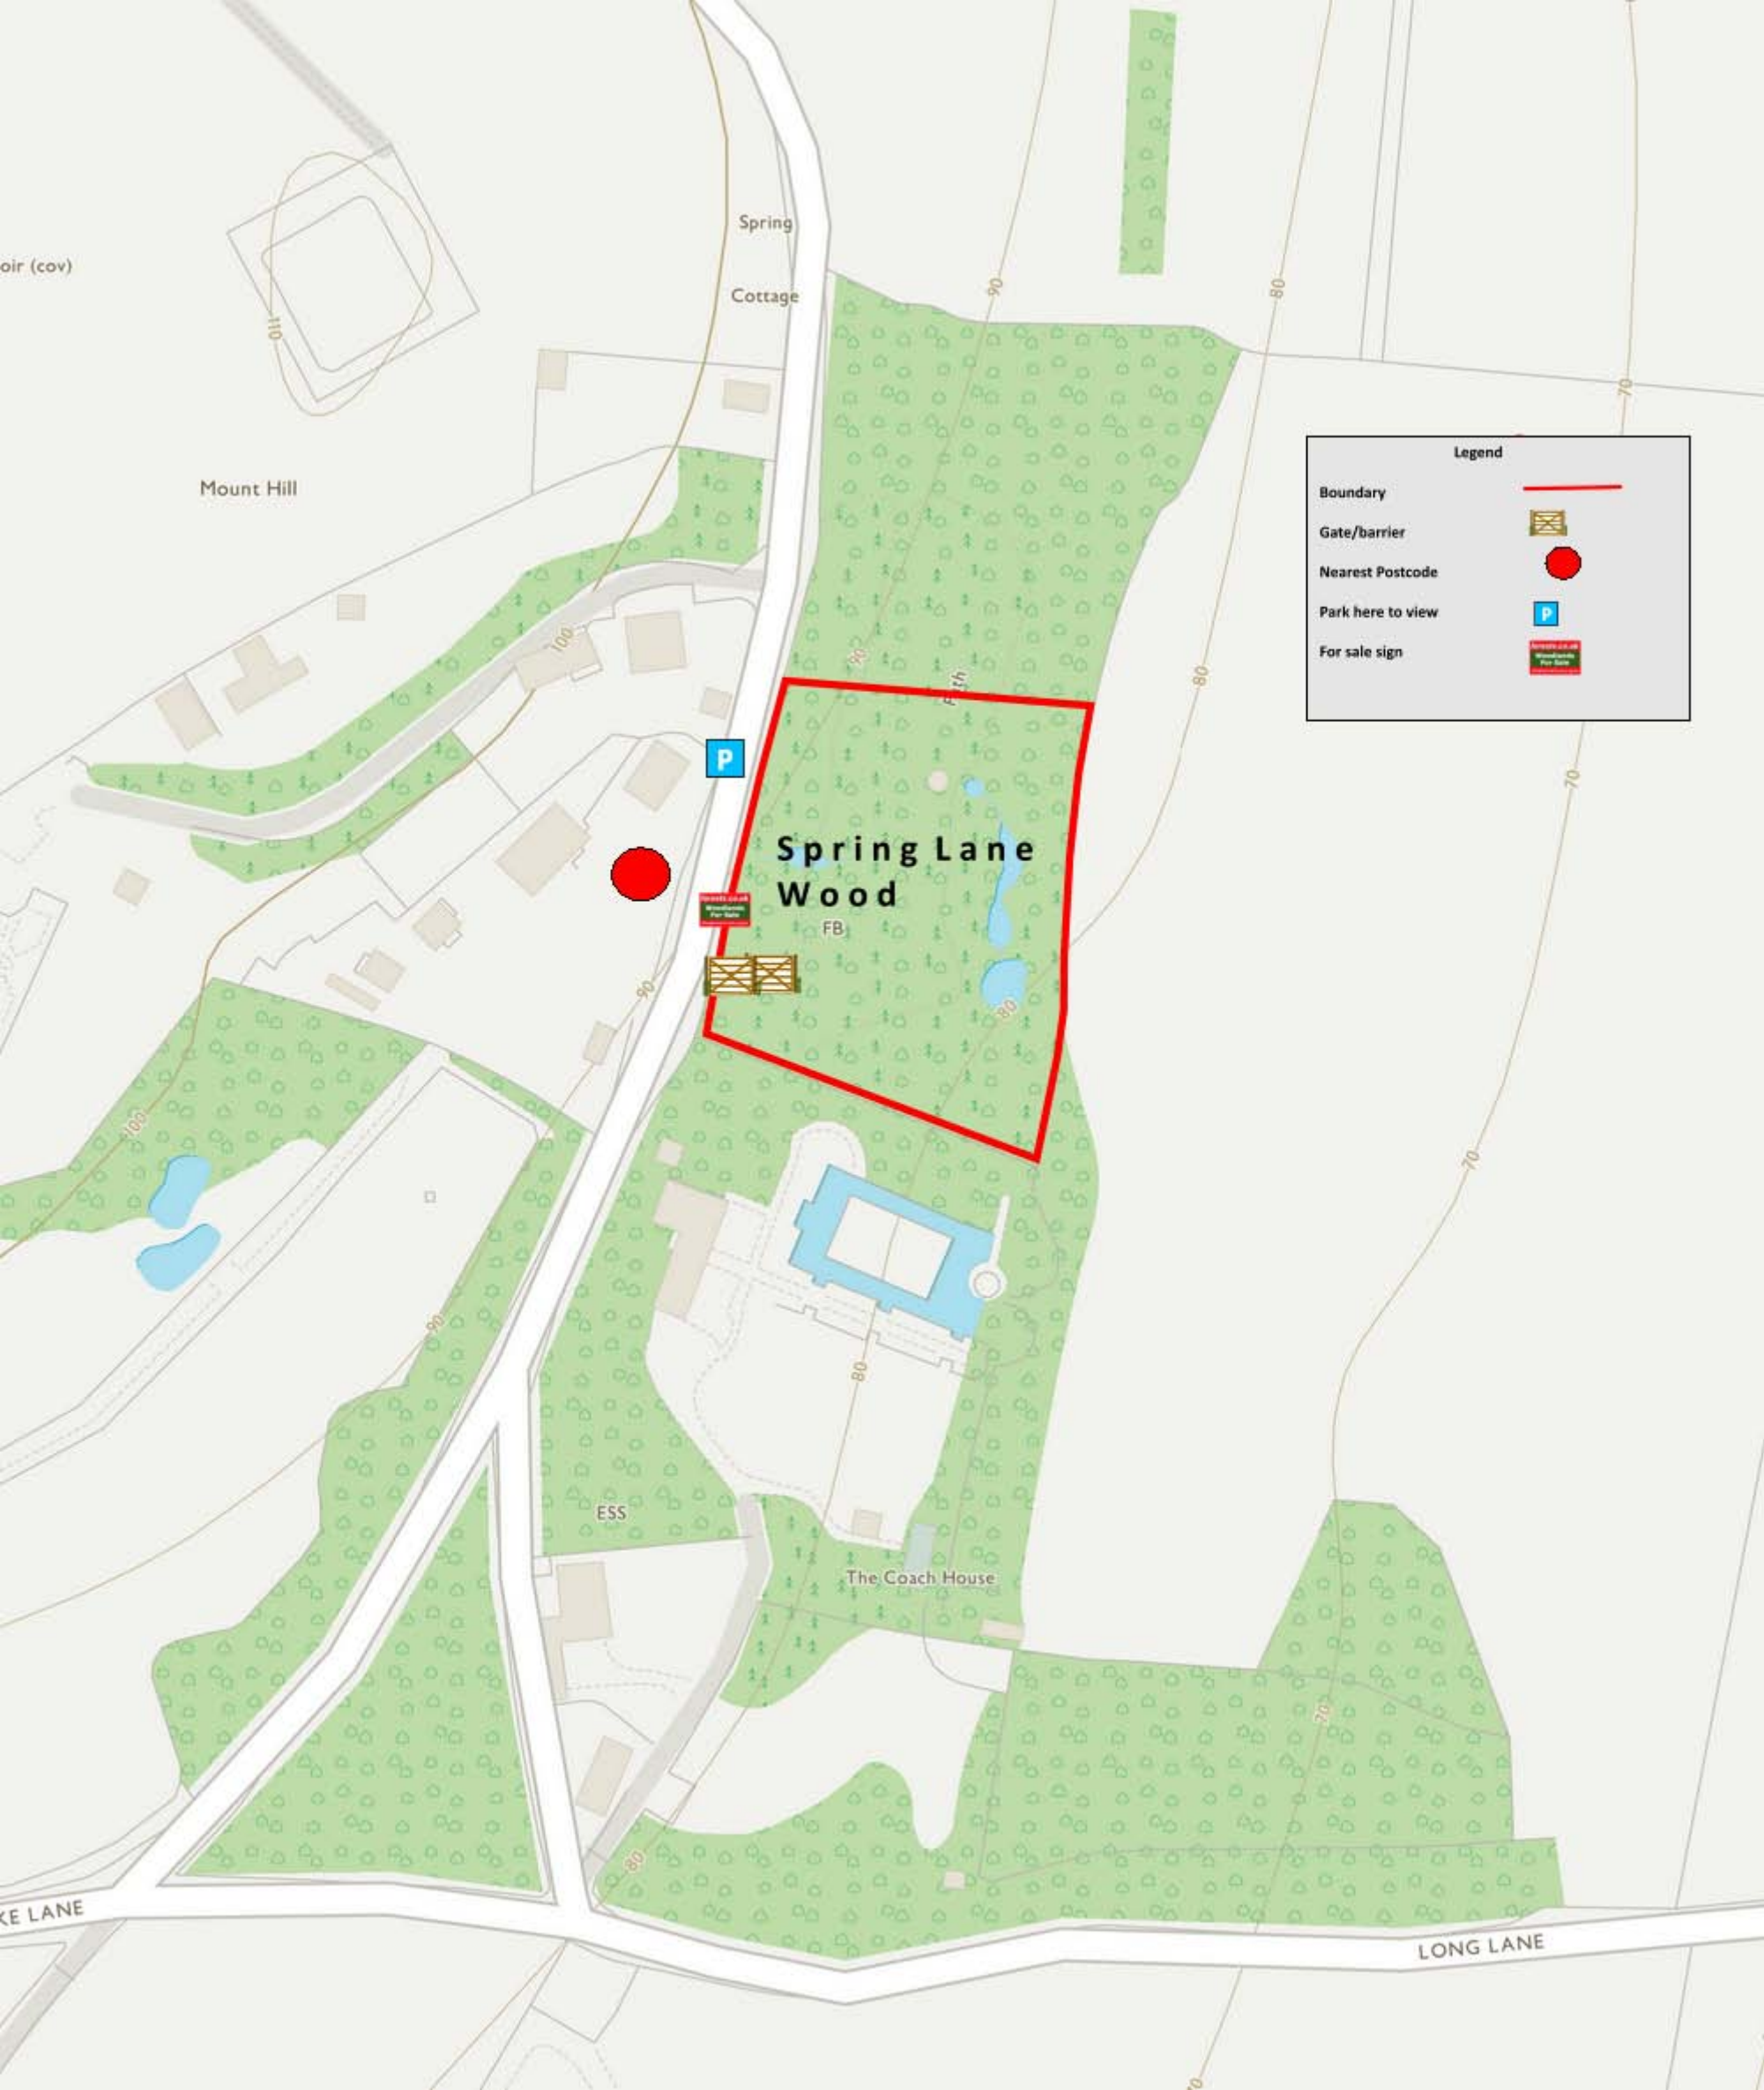

SL6 6PW

Legend

- Boundary 
- Gate/barrier 
- Nearest Postcode 
- Park here to view 
- For sale sign 

Spring
Cottage

Mount Hill

**Spring Lane
Wood**

FB

ESS

The Coach House

KE LANE

LONG LANE