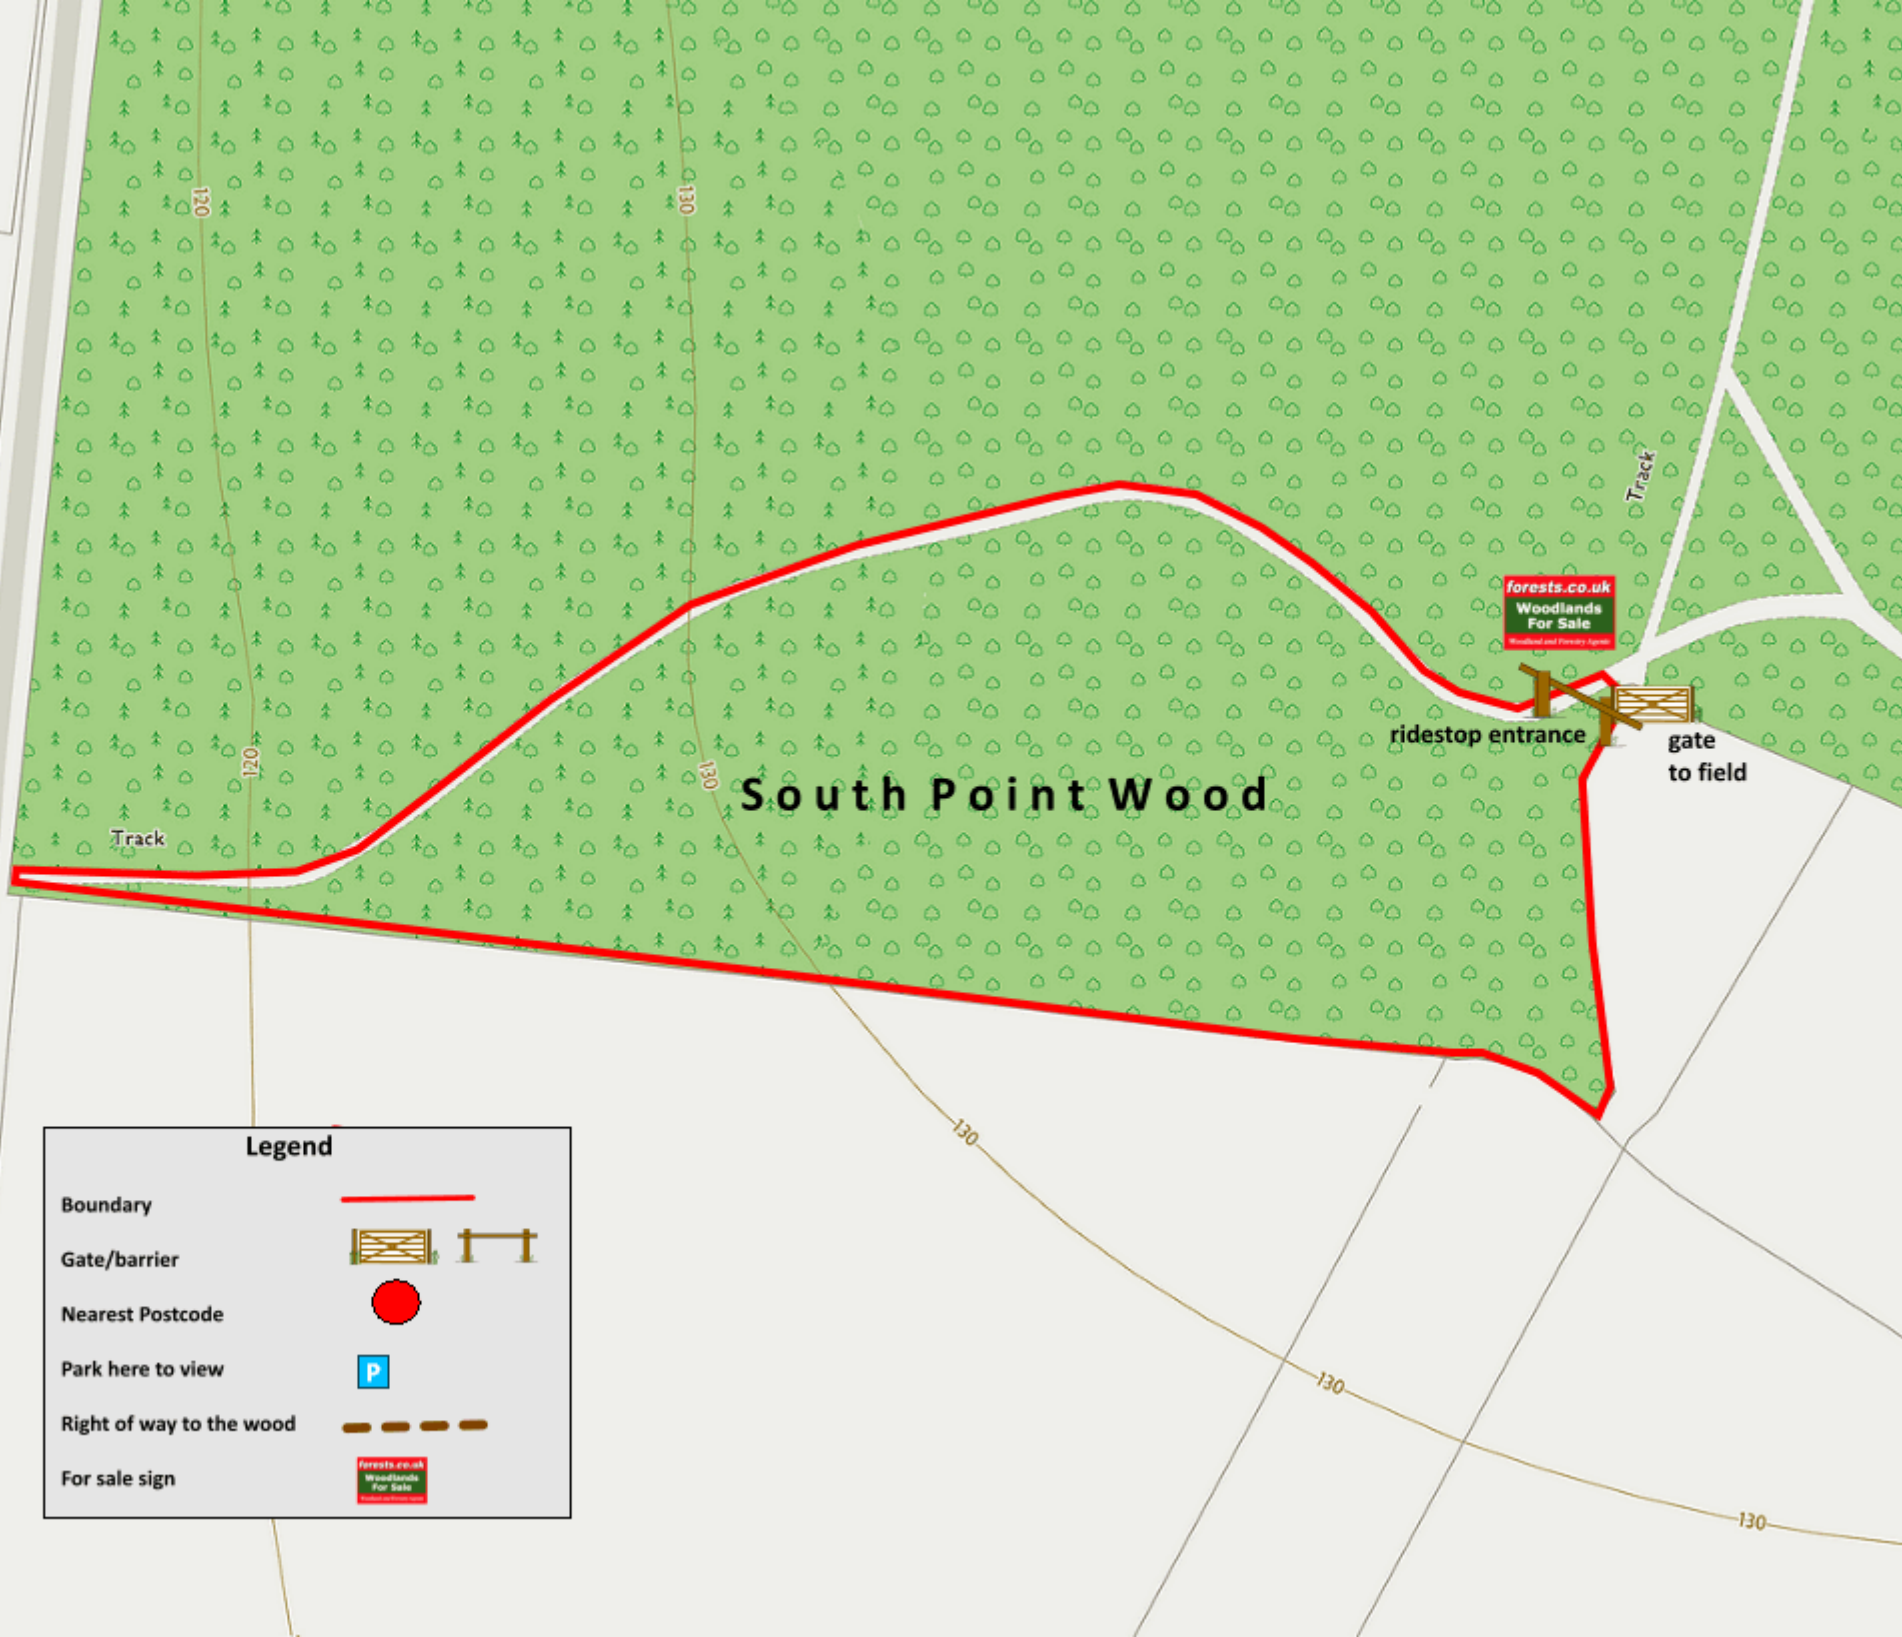

Pound View

Bilgrove Copse

Hungerford Lane

Traveller's Rest

Ashley Copse

ROMAN

Newbury Road

Stoke Road

South Point Wood

forests.co.uk
Woodlands
For Sale
Woodland and Forestry Signs

ridestop entrance

gate
to field

Track

Track

120

130

120

130

130

130

130

110

110

Legend

Boundary

Gate/barrier

Nearest Postcode

Park here to view

Right of way to the wood

For sale sign