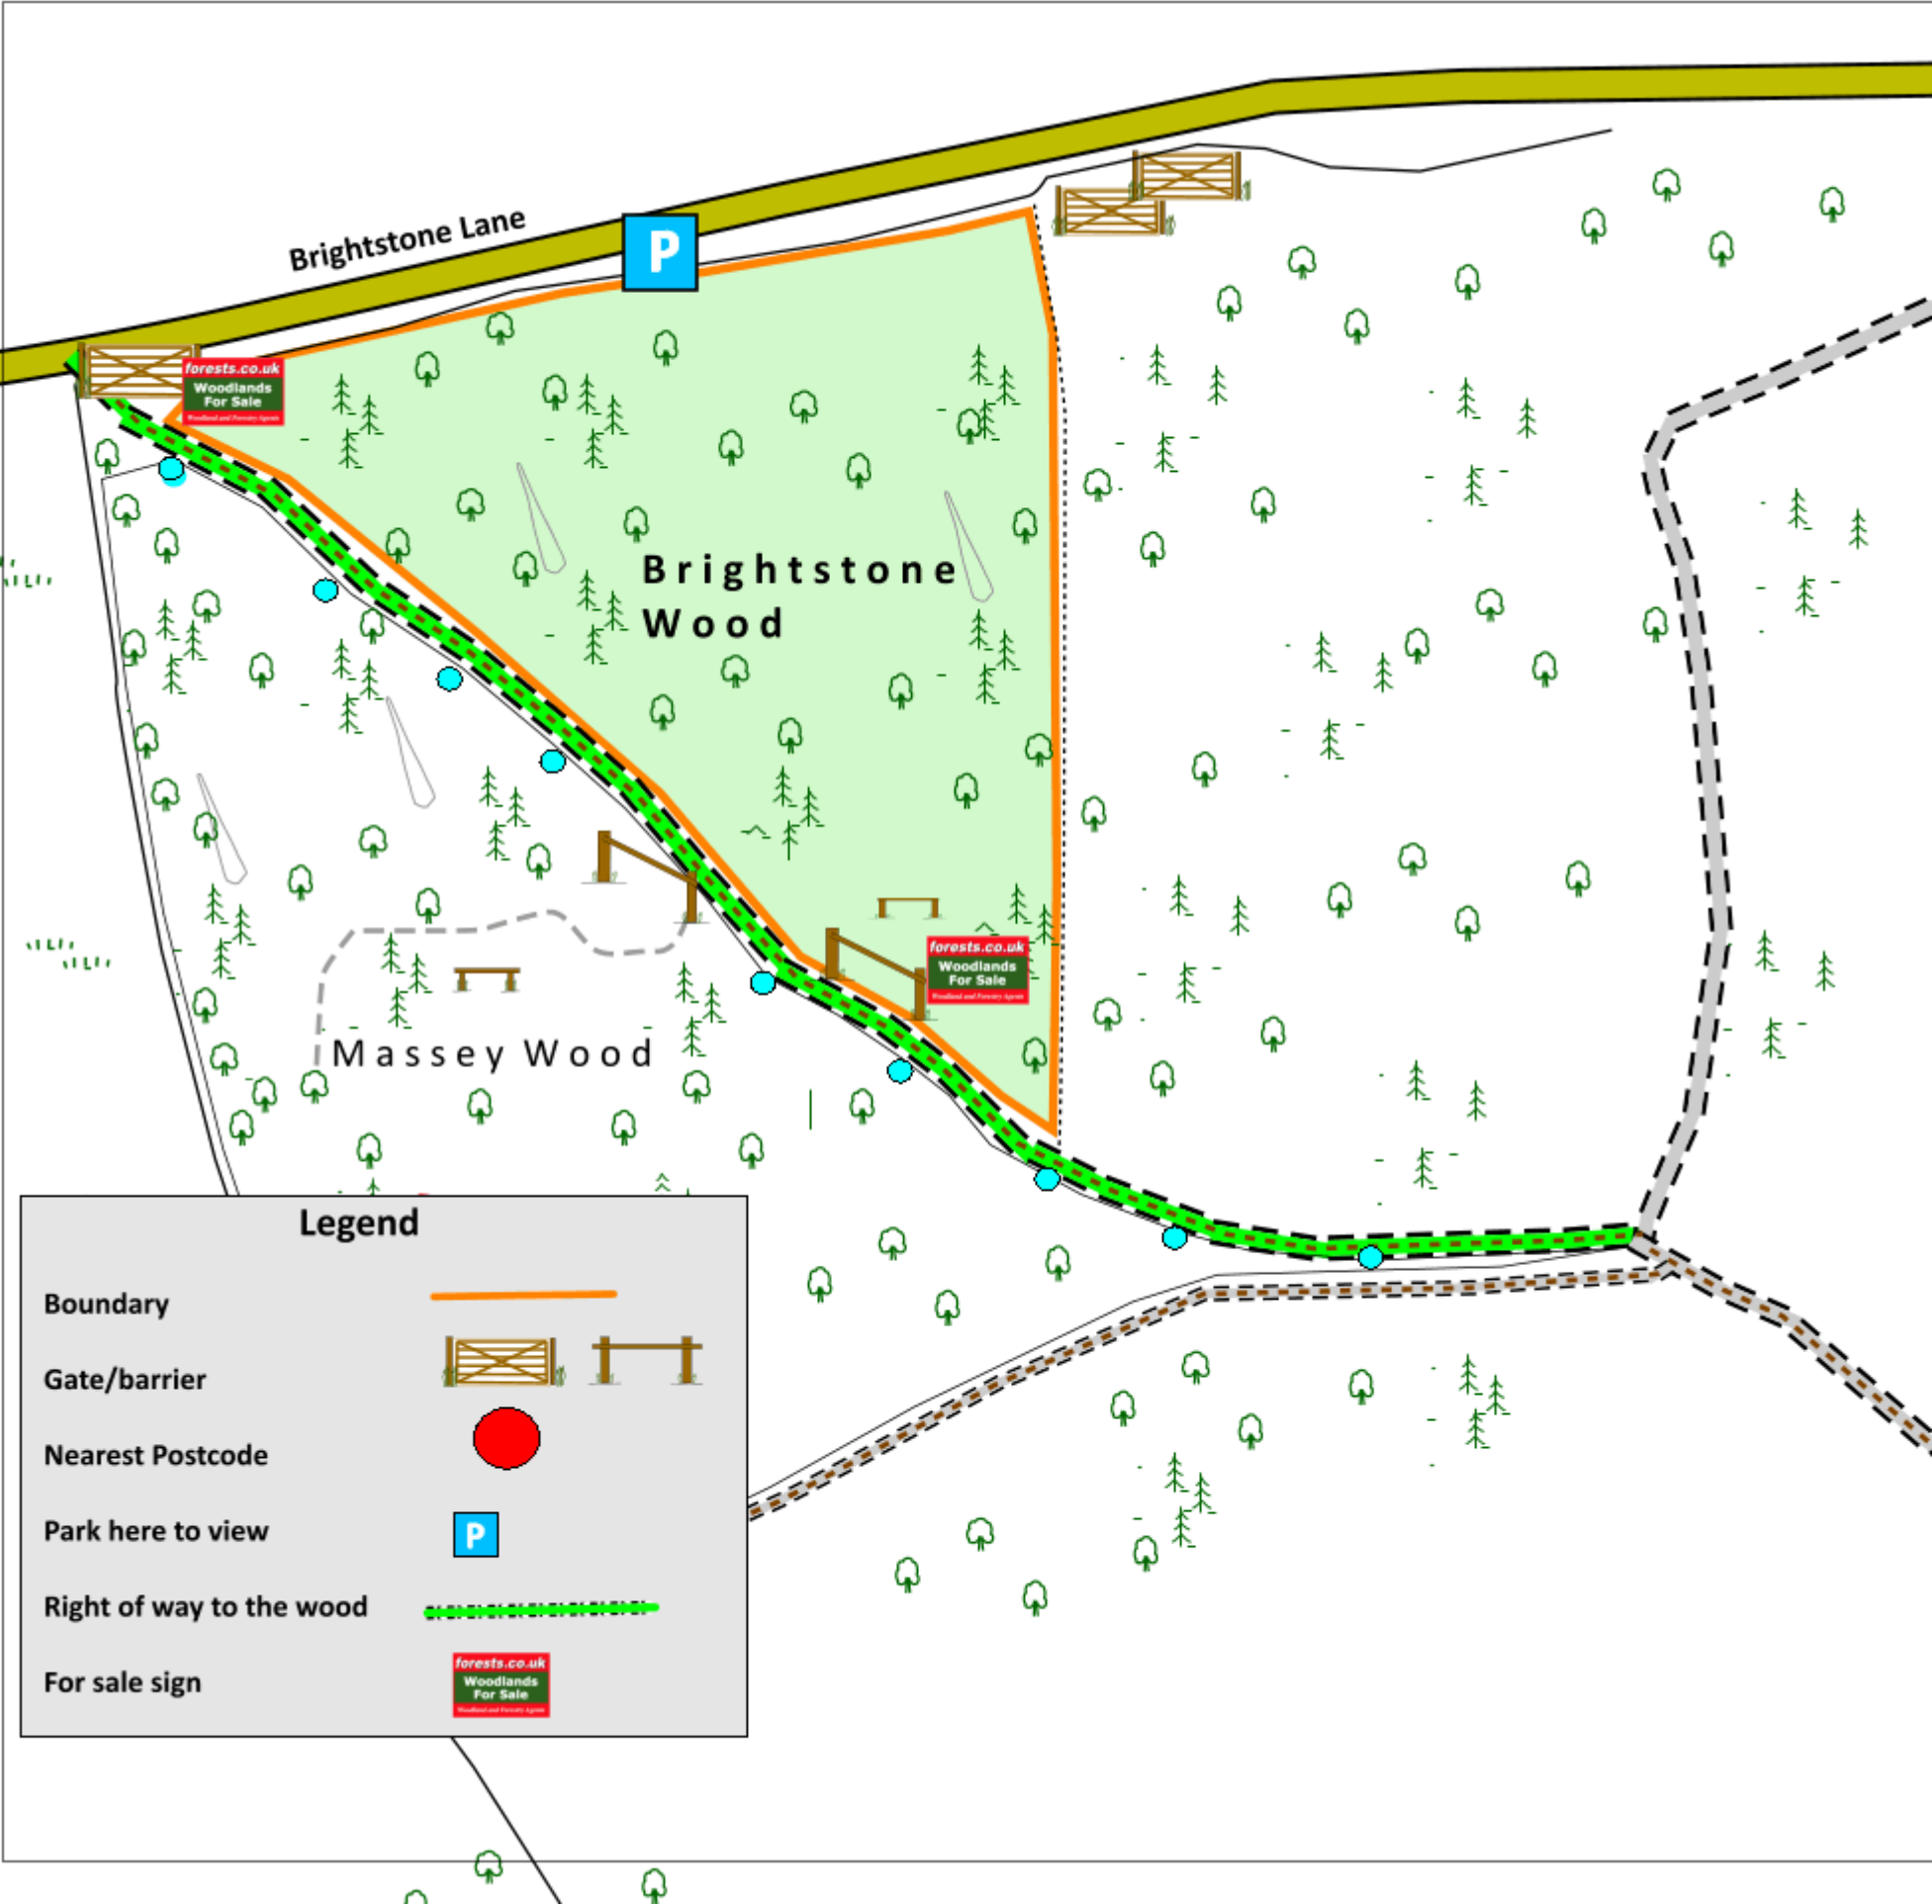

Brightstone Lane

P

forests.co.uk
Woodlands
For Sale

Brightstone
Wood

forests.co.uk
Woodlands
For Sale

Massey Wood

Legend

Boundary

Gate/barrier

Nearest Postcode

Park here to view

Right of way to the wood

For sale sign