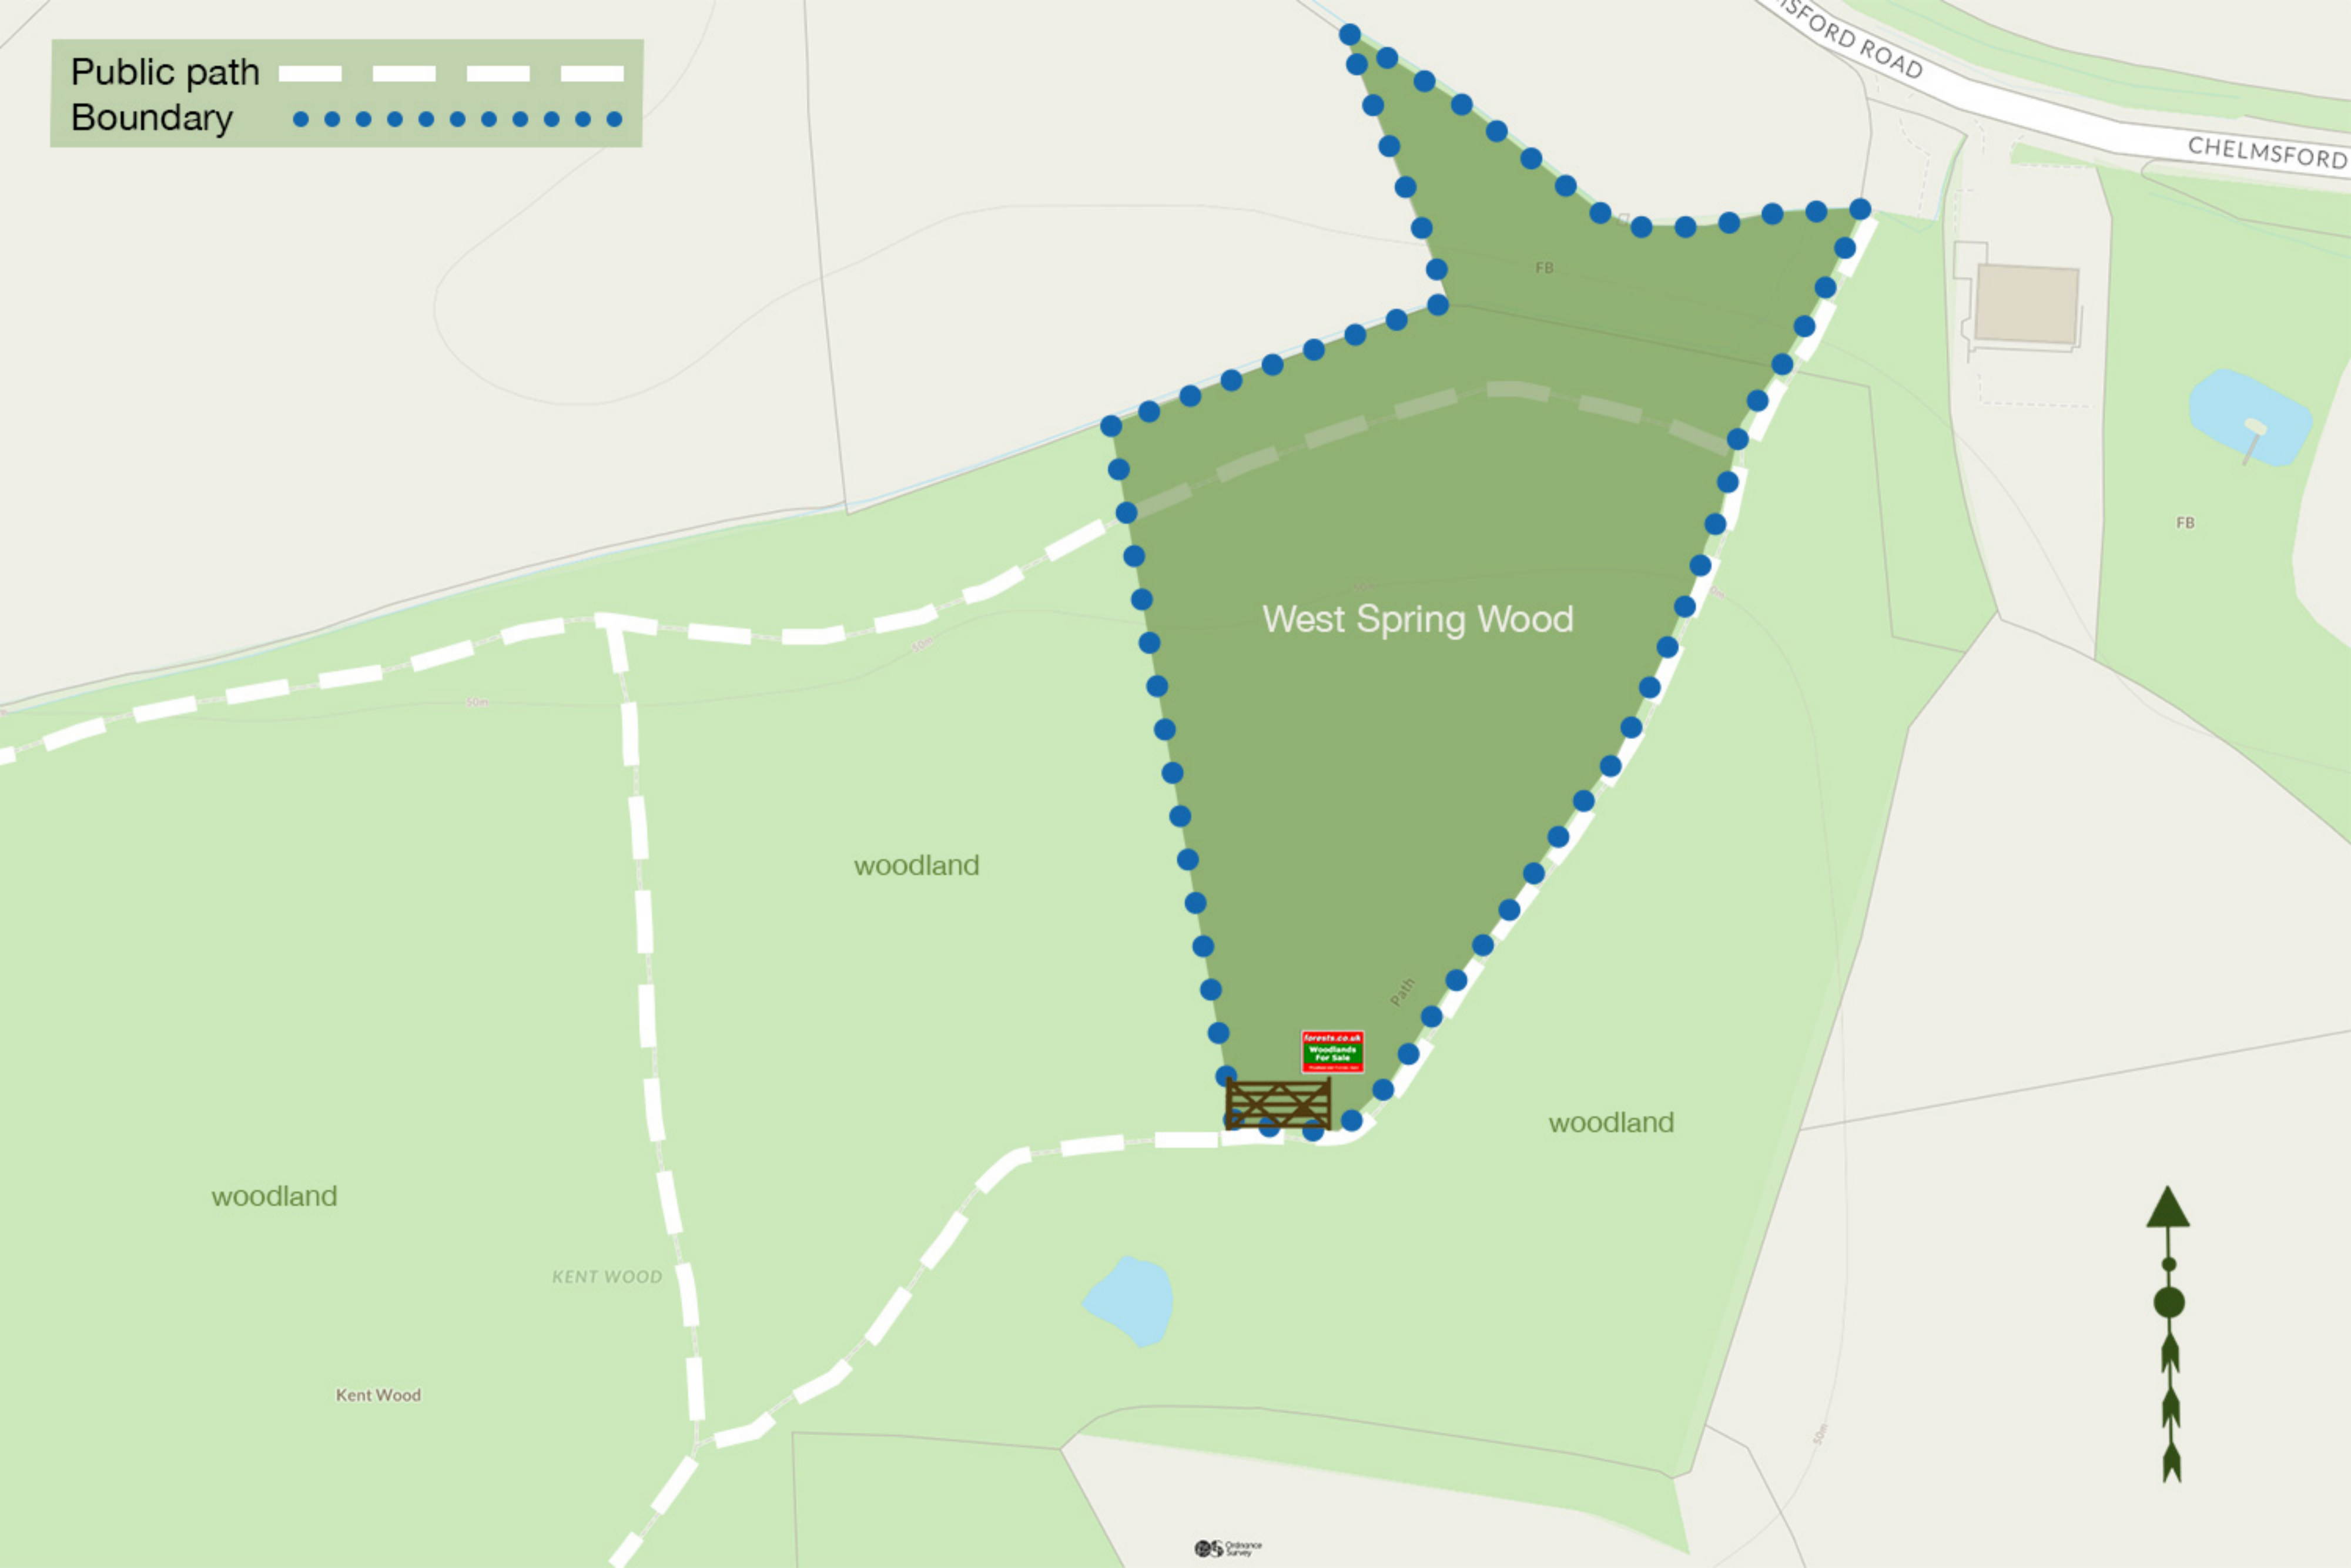

Public path 
Boundary 

West Spring Wood

woodland

woodland

woodland

KENT WOOD

Kent Wood

Wood

Spar Hill

48

28

30

on
ir

Mosklyns

24

Kent
Wood

Lodge Lane