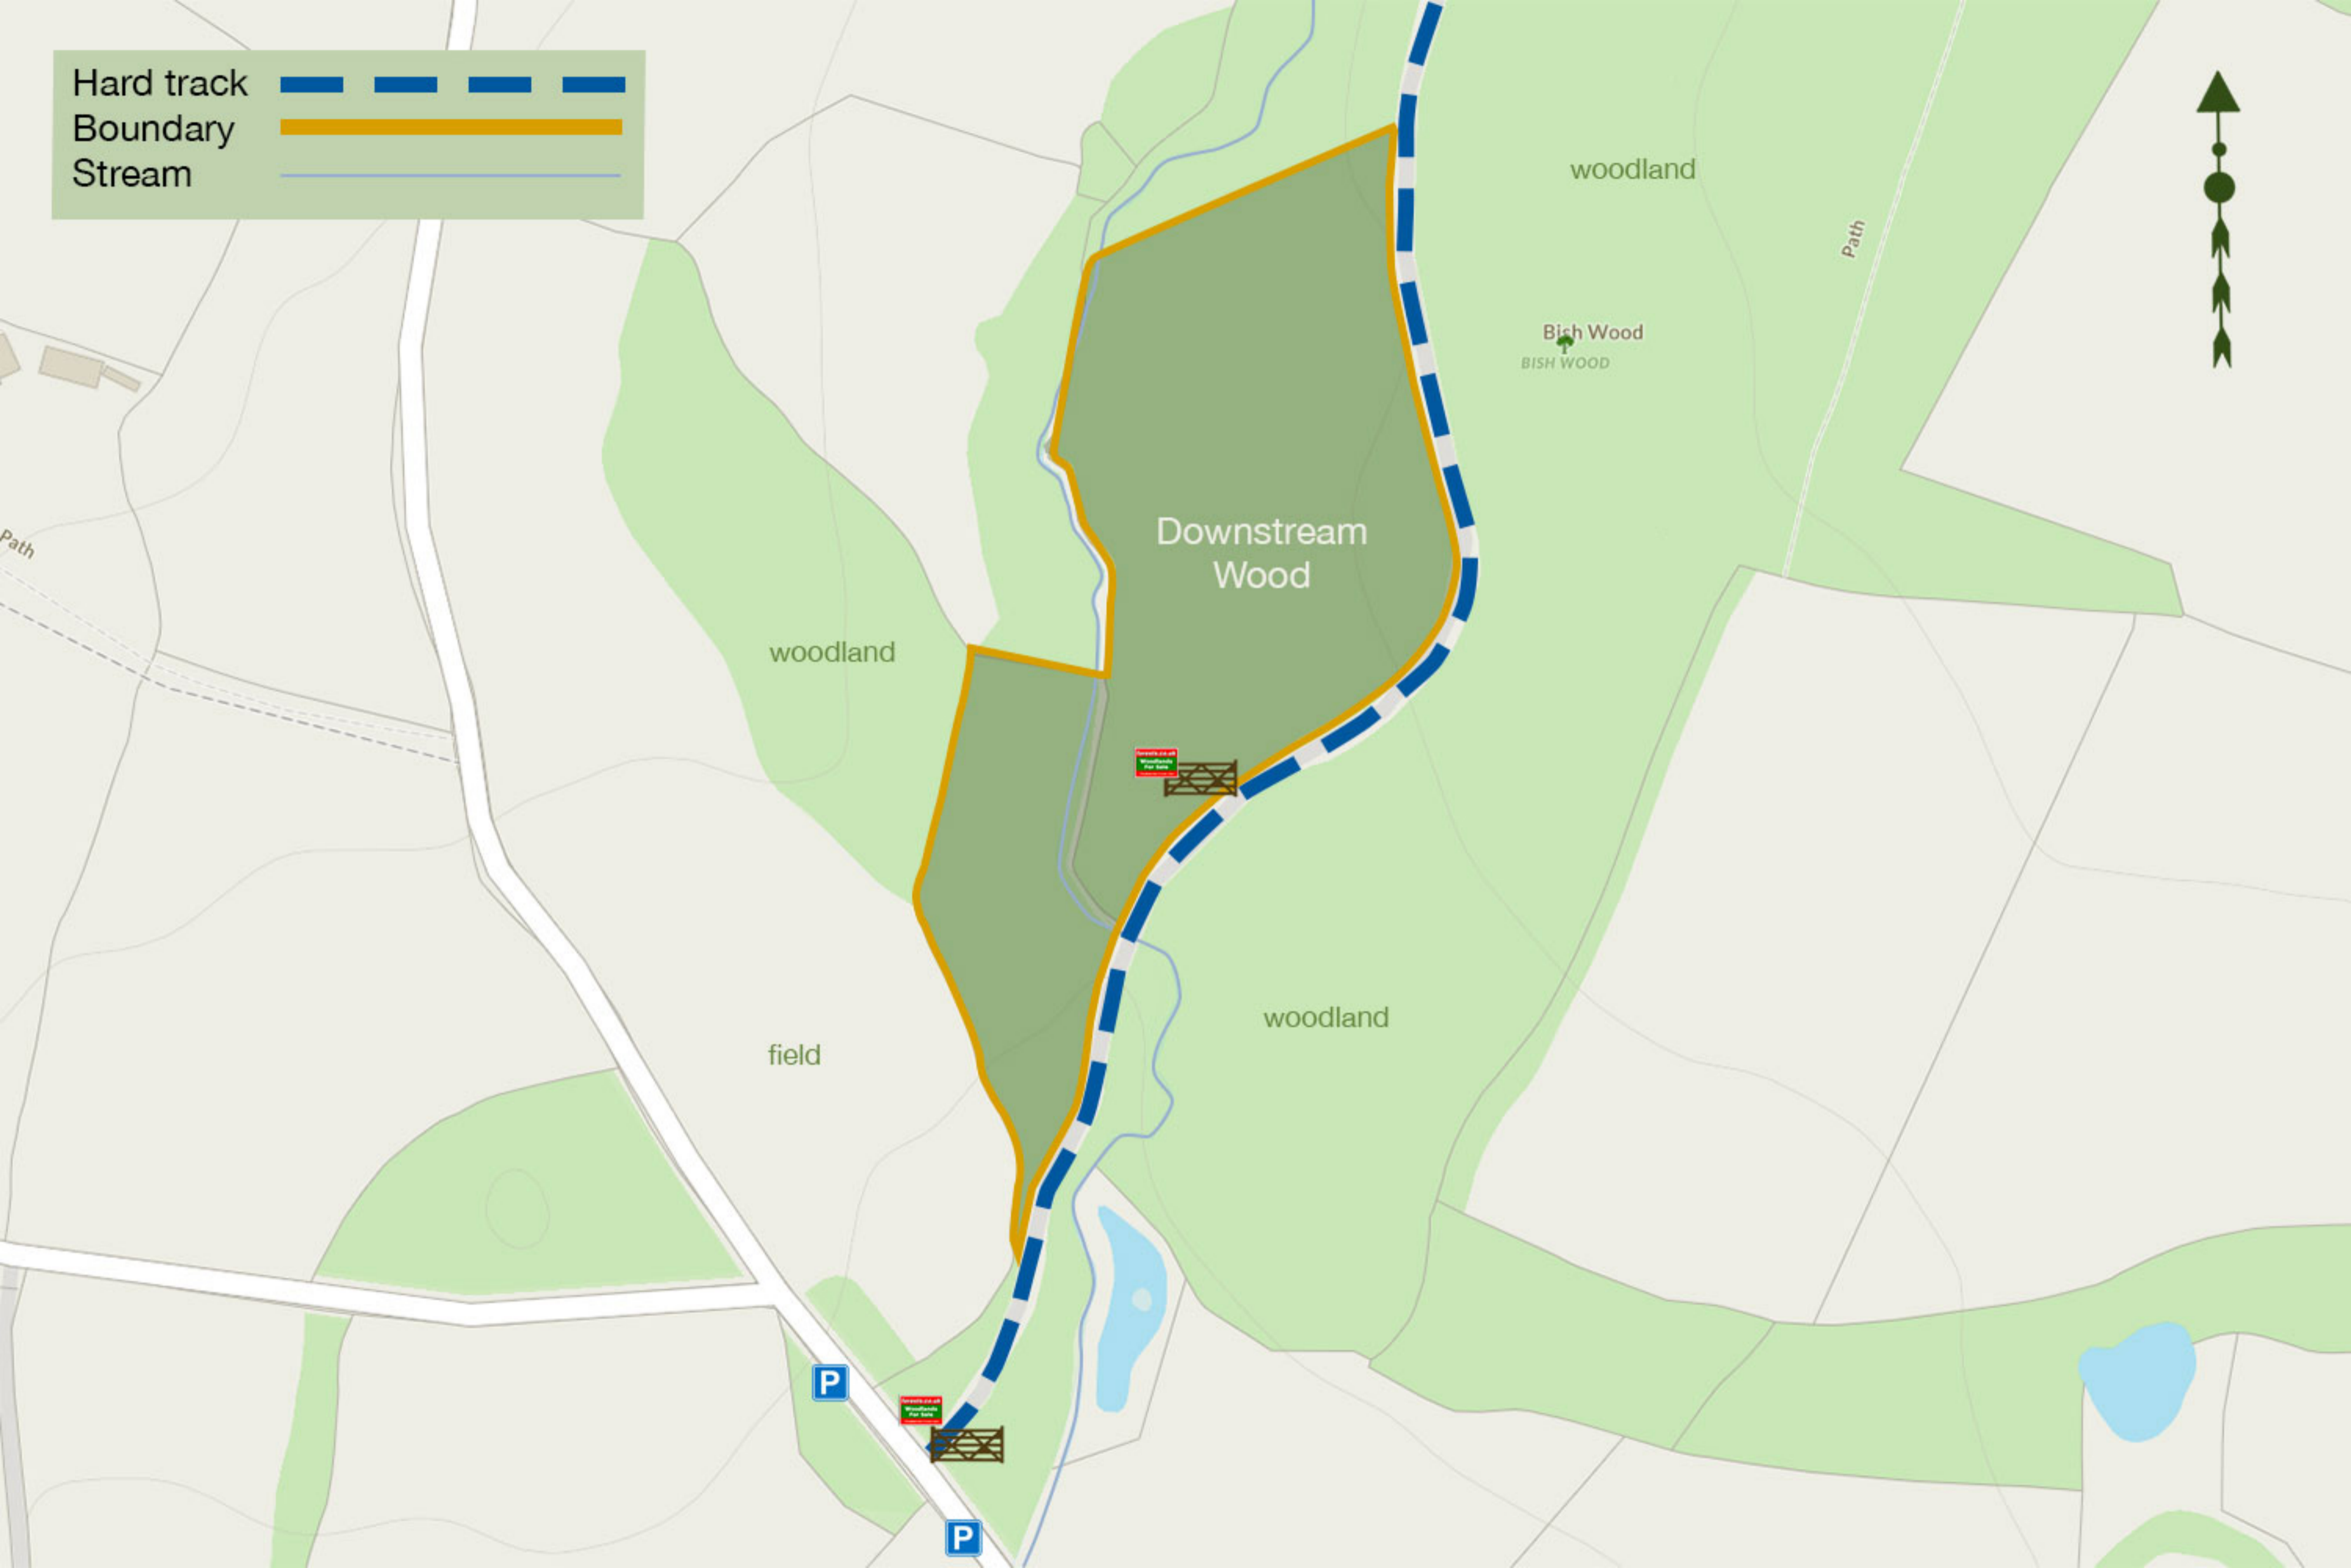

Hard track   
Boundary   
Stream 

Popeswood Farm

Resrs

Potter's Green

Bish Wood

TN22 4PY

Shepherds Hill

Lower Lowlands Farm

Moat

Warre Farm

Etchingwood

Shepherd's

23

82

59

87

100

P

OS

Map

NEWHAVEN to Dieppe 4 hrs