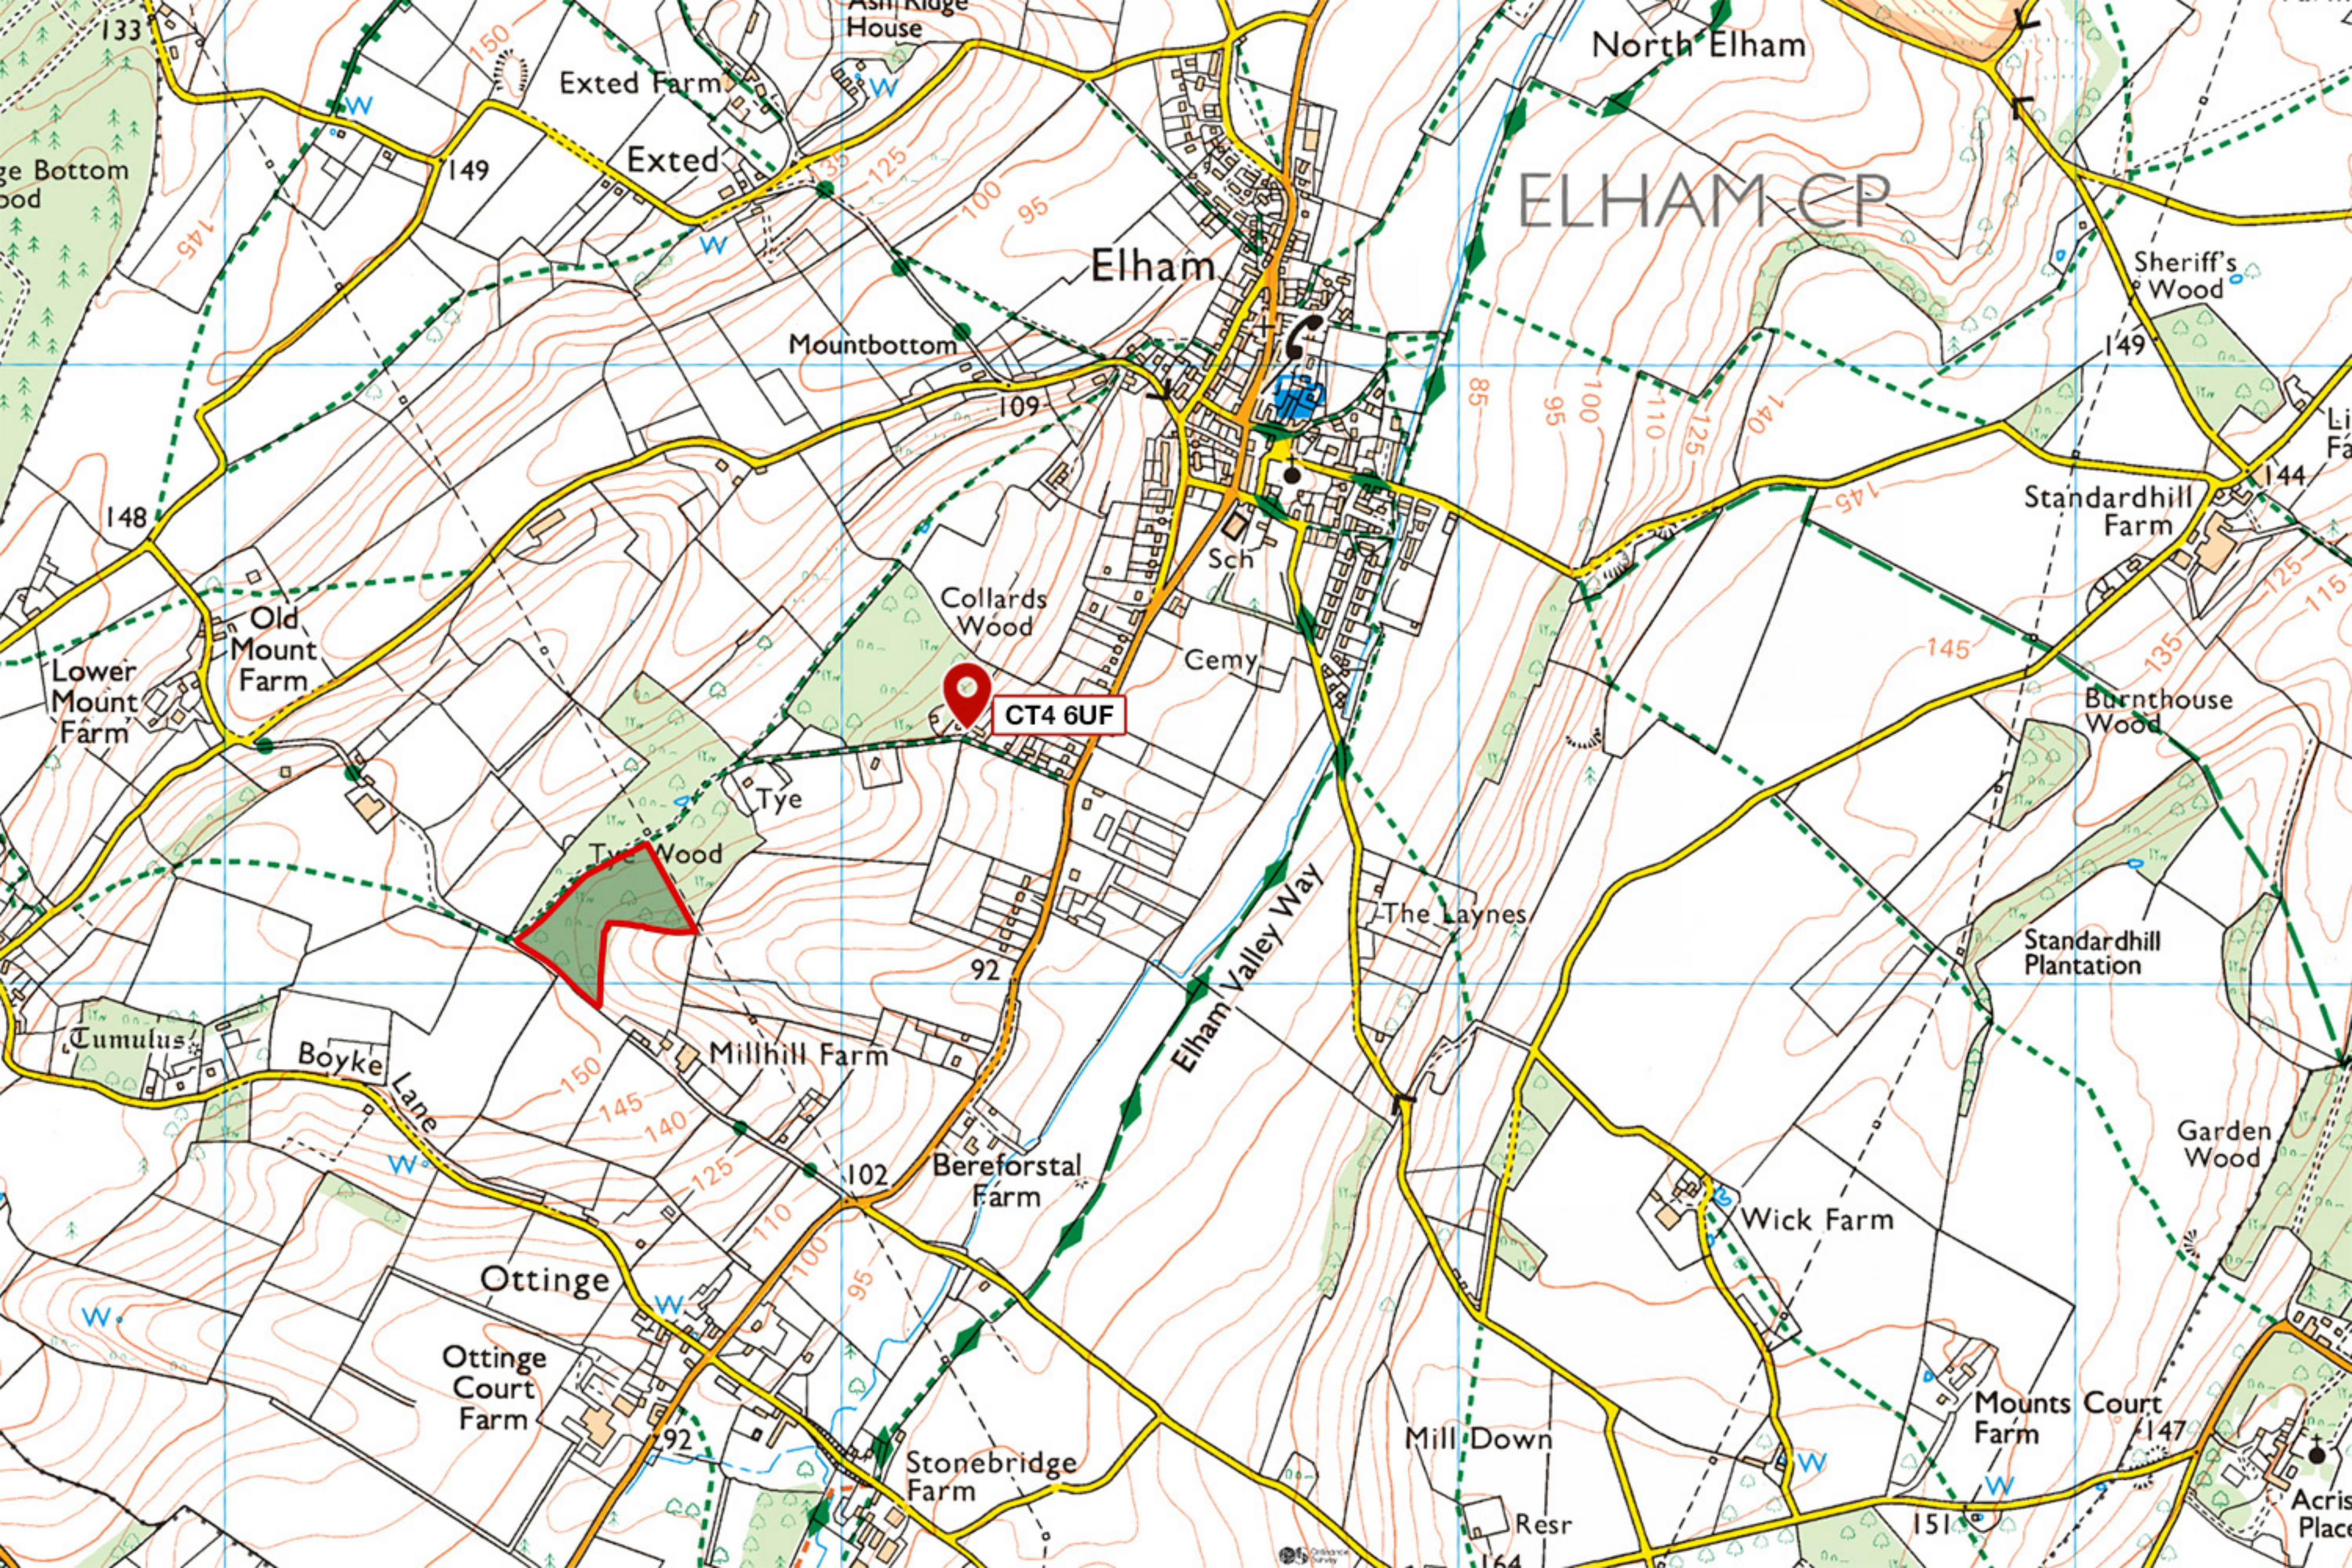

Right of way / public footpath	
Boundary	
Private footpath	
Powerline	
Parking	
'For sale' sign	
Gate	

ELHAM CP

CT4 6UF

Elham

North Elham

Exted Farm

Mountbottom

Standardhill Farm

Old Mount Farm

Collards Wood

Sch

Gemy

Burnthouse Wood

Lower Mount Farm

Tye Wood

Tye

The Laynes

Standardhill Plantation

Tumulus

Boyke Lane

Millhill Farm

Elham Valley Way

Garden Wood

Bereforstal Farm

Wick Farm

Ottinge

Ottinge Court Farm

Stonebridge Farm

Mill Down

Mounts Court Farm

Resr

Acris Place